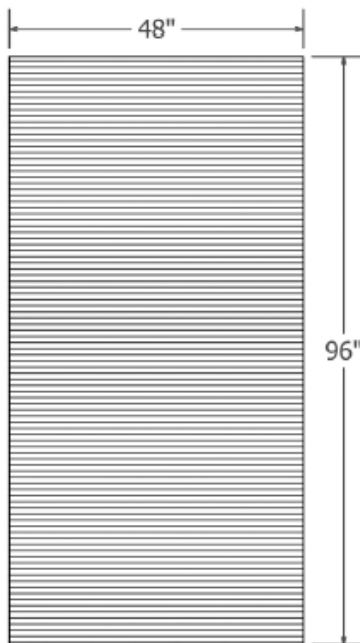

- All panels are made oversized and must be measured and cut to fit on site.
- Uses include, but are not limited to, Tub & Shower Surrounds.
- Accessory and color options are available at www.minceymarble.com.

Revision: 12/2022