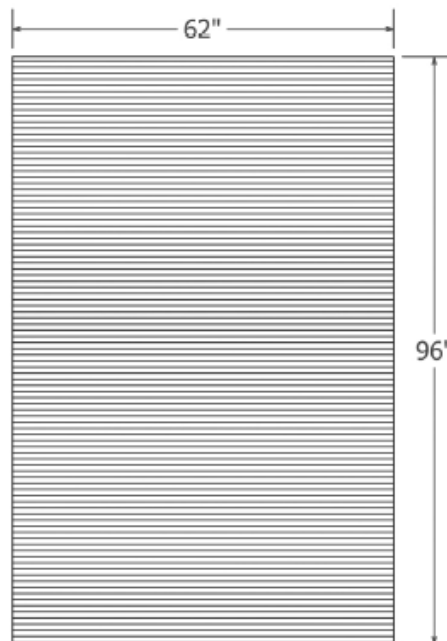

- All panels are made oversized and must be measured and cut to fit on site.
- Uses include, but are not limited to, Tub & Shower Surrounds.
- Accessory and color options are available at www.minceymarble.com.

Revision: 12/2022