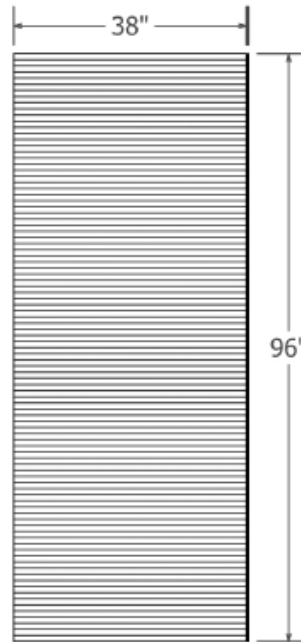

- All panels are made oversized and must be measured and cut to fit on site.
- Uses include, but are not limited to, Tub & Shower Surrounds.
- Accessory and color options are available at www.minceymarble.com.

Revision: 12/2022