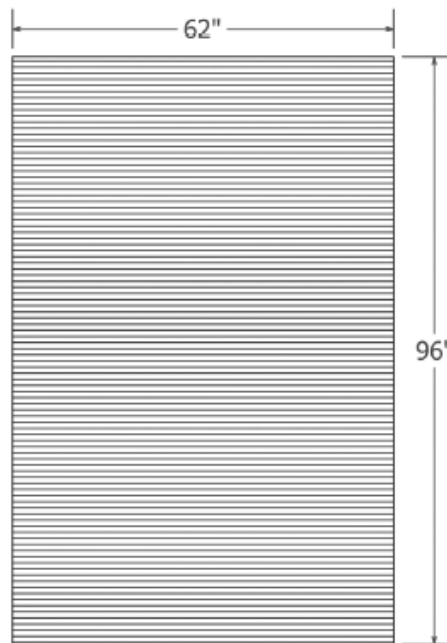

- All panels are made oversized and must be measured and cut to fit on site.
- Uses include, but are not limited to, Tub & Shower Surrounds.
- Accessory and color options are available at www.minceymarble.com.

Revision: 12/2022