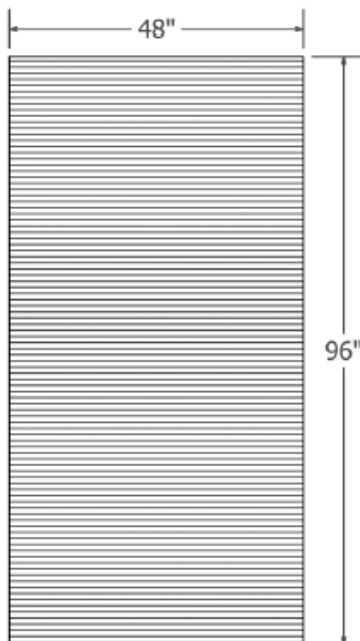

- All panels are made oversized and must be measured and cut to fit on site.
- Uses include, but are not limited to, Tub & Shower Surrounds.
- Accessory and color options are available at www.minceymarble.com.

Revision: 12/2022