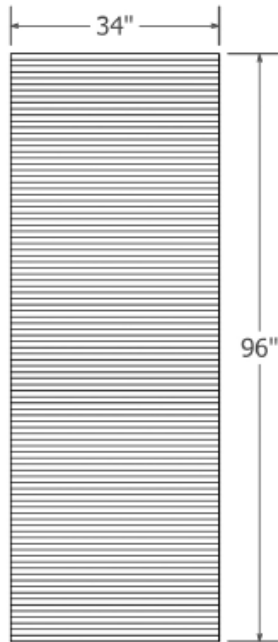

- All panels are made oversized and must be measured and cut to fit on site.
- Uses include, but are not limited to, Tub & Shower Surrounds.
- Accessory and color options are available at www.minceymarble.com.

Revision: 12/2022