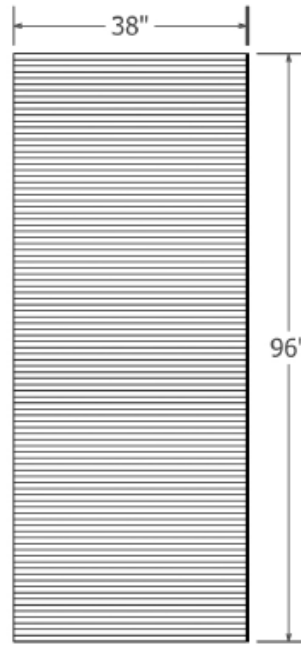

- All panels are made oversized and must be measured and cut to fit on site.
- Uses include, but are not limited to, Tub & Shower Surrounds.
- Accessory and color options are available at www.minceymarble.com.

Revision: 12/2022