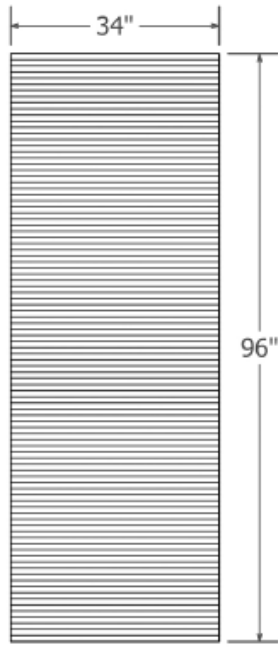

- All panels are made oversized and must be measured and cut to fit on site.
- Uses include, but are not limited to, Tub & Shower Surrounds.
- Accessory and color options are available at www.minceymarble.com.

Revision: 12/2022