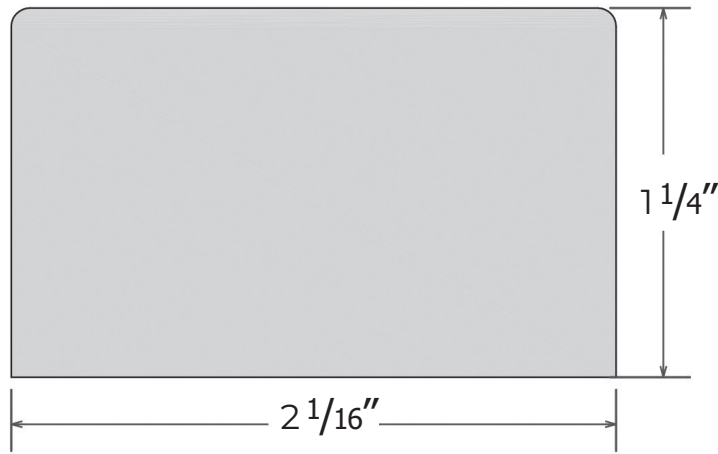

TR-04

REV: 03.24