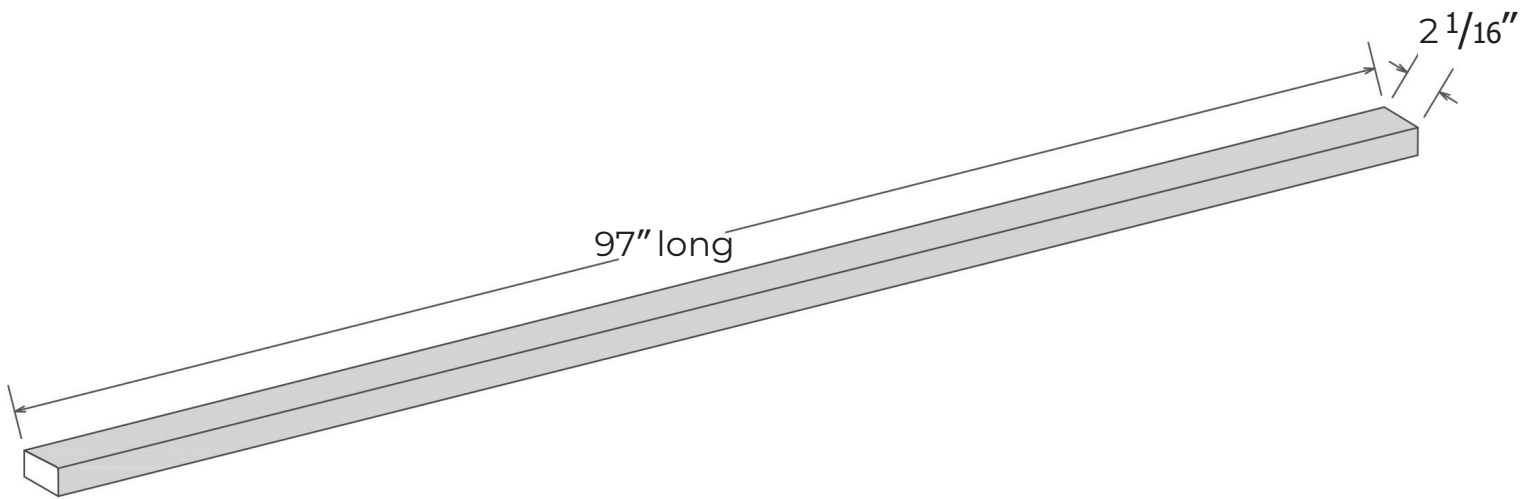

TR-04

REV: 03.24