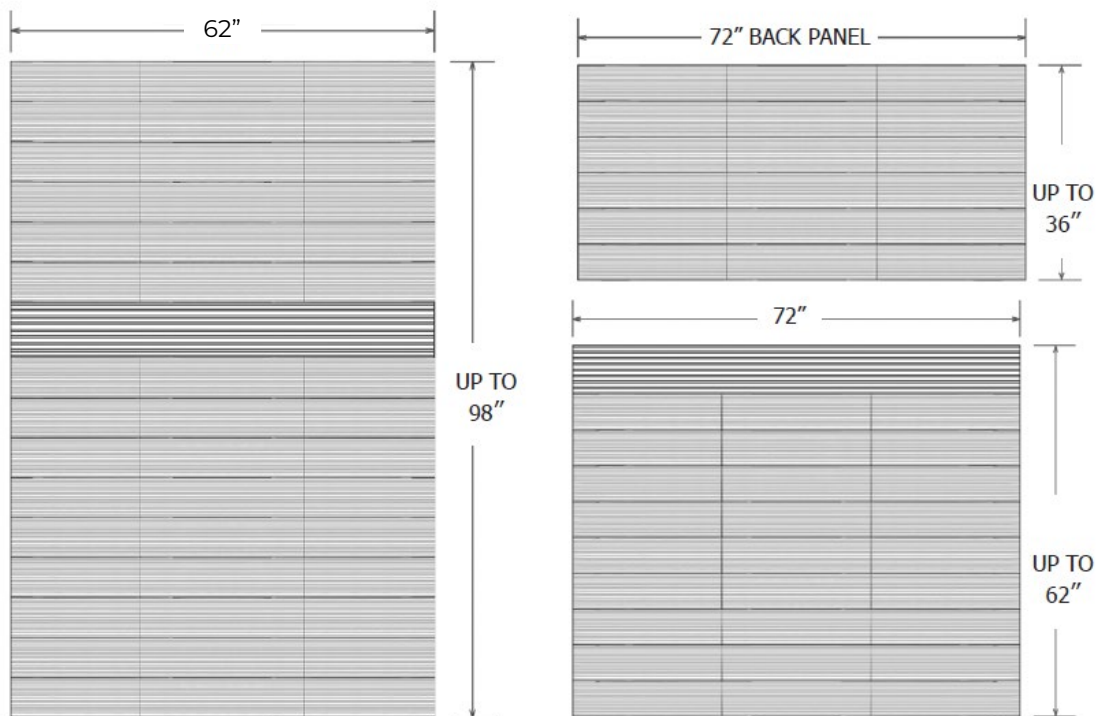

PRODUCT SPECIFICATIONS

TS-VS: 6x24 Stacked Linear Shower Wall Panel System

STANDARD FEATURES

- 6" x 24" textured stacked block pattern
- 8" integral Linear listello
- Solid one-piece groutless panels
- Permanently sealed surface
- Will not mold or mildew
- Oversized - measure, cut and fit on jobsite
- Easy to install
- Easy to maintain
- Manufactured in the U.S.A.

PATTERN Textured stacked block pattern with integral 8" Linear listello

MATERIAL Cast Marble

PANEL WIDTHS 30" - designated left and right
36" - designated left and right
62"
72" - split back panel

HEIGHT 30", 36" and 62" - up to 98" H
72" split - 62" and 36" H

Request a product sample, color sample or get a quote.

sales@minceymarble.com
samples@minceymarble.com

PRODUCT SPECIFICATIONS

TS-VS: 6x24 Stacked Linear Shower Wall Panel System

- Material: MINCOR™ - Class A fire rated per ASTM e84: Fire and smoke rated material available.
- MAS Certified Green®. Compliant with ANSI/BIFMA X7.1 standard
- 100% designed and manufactured at our location in the U.S.A. using locally sourced raw materials where possible.
- Recommend all silicone and caulking to match surround color.

- All panels are made oversized and must be measured and cut to fit on site.
- Uses include, but are not limited to, Tub & Shower Surrounds.
- Accessory and color options are available at www.minceymarble.com.