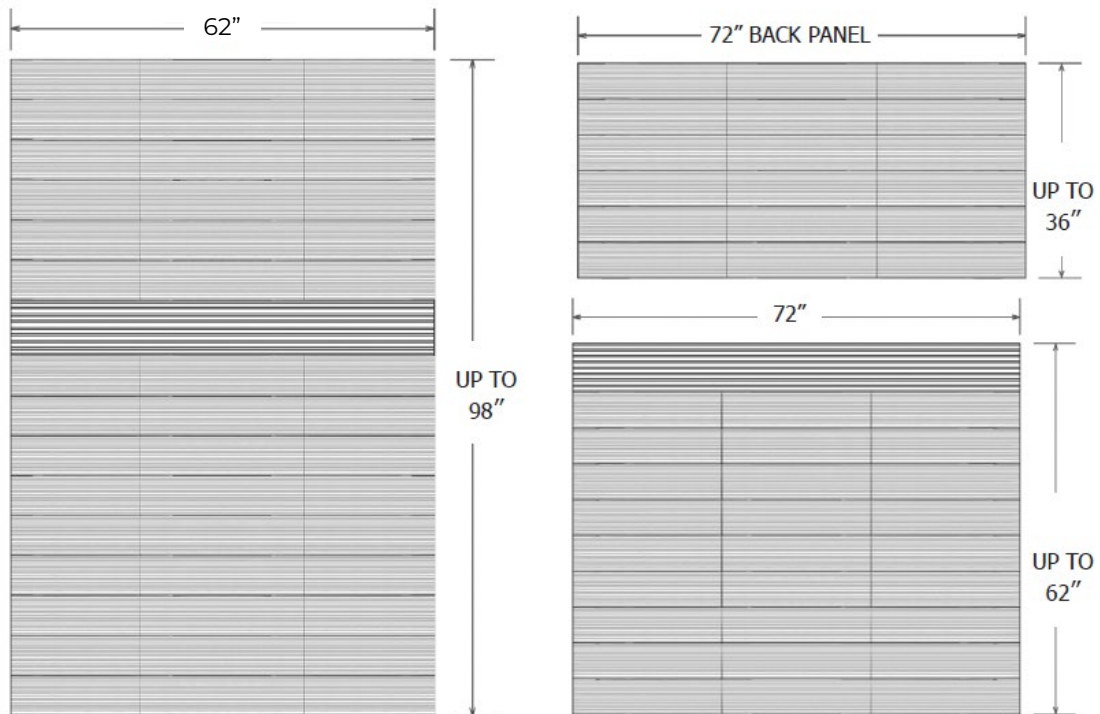

- All panels are made oversized and must be measured and cut to fit on site.
- Uses include, but are not limited to, Tub & Shower Surrounds.
- Accessory and color options are available at www.minceymarble.com.

Revision: 10/2024