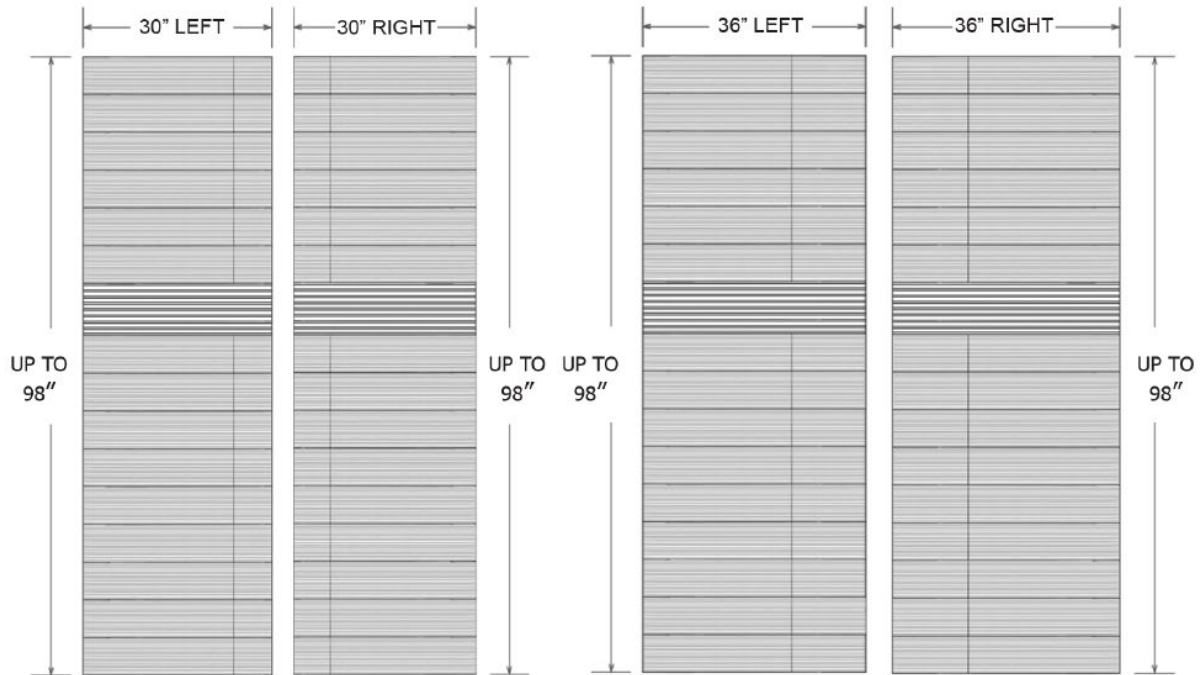

- All panels are made oversized and must be measured and cut to fit on site.
- Uses include, but are not limited to, Tub & Shower Surrounds.
- Accessory and color options are available at www.minceymarble.com.

Revision: 10/2024