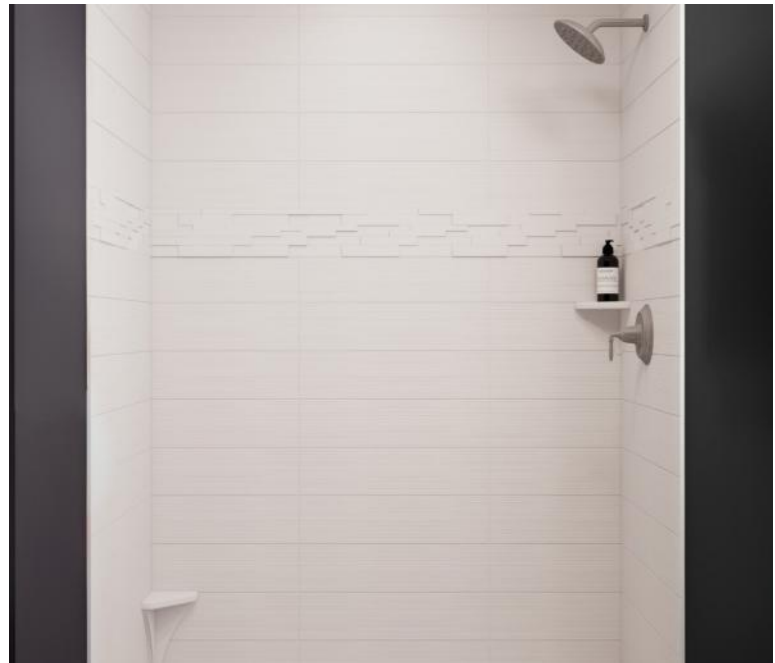

PRODUCT SPECIFICATIONS

TS-VS: 6x24 Stacked Dimensions Panel

STANDARD FEATURES

- 6" x 24" textured stacked block pattern
- 6" integral dimensions listello
- Solid one-piece groutless panels
- Permanently sealed surface
- Will not mold or mildew
- Oversized - measure, cut and fit on jobsite
- Easy to install
- Easy to maintain
- Manufactured in the U.S.A.

APPLICATIONS

- Tub and Shower Surrounds
- Hospitality | Multifamily | Senior Living | Student Housing | Military Housing

ITEM NUMBER

- TS-VS-6x24Stacked-IL-Dim

TECHNICAL SPECIFICATIONS

MODEL 6" x 24" Stacked Dimensions

PATTERN Textured stacked block pattern with integral 6" dimensions listello

MATERIAL Cast Marble

PANEL WIDTHS 30" - designated left and right
36" - designated left and right
60"
72" - split back panel

HEIGHT 30", 36" and 60" panel widths - up to 96" H
72" split panel width - 60" and 36" H

THICKNESS 1/4"

FINISH Textured Matte

CSI NUMBER 06 61 13

COLORS

ALMOND 7800

BONE 7670

CREAM 7400

IVORY 7300

WHITE 2250

LIGHT GRAY 7256

PUTTY 7000

CONTACT OUR SALES STAFF

M-F: 8:00 am - 5:00 pm
Eastern

770-532-0451

WE'RE HERE TO HELP

Request a product sample, color sample or get a quote.

sales@minceymarble.com
samples@minceymarble.com