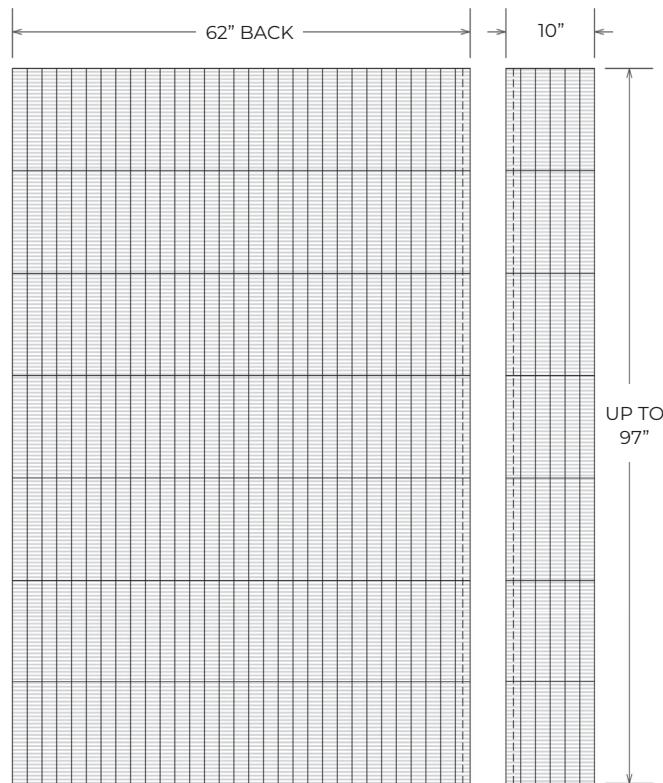

PRODUCT SPECIFICATIONS

TS-VS: 2x14 Bamboo Shower Wall Panel System

STANDARD FEATURES

- Textured vertical block pattern
- Solid one-piece groutless panels
- Permanently sealed surface
- Extremely sanitary
- Will not mold or mildew
- Oversized - measure, cut and fit on jobsite
- Easy to install
- Easy to maintain
- Manufactured in the U.S.A.

CONTACT OUR SALES STAFF

M-F: 8:00 am - 5:00 pm
Eastern

770-532-0451

WE'RE HERE TO HELP

Request a product sample, color sample or get a quote.

sales@minceymarble.com
samples@minceymarble.com

Specifications:

- All panels are made oversized and must be measured and cut to fit on site.
- Uses include, but are not limited to, Tub & Shower Surrounds.
- Accessory and color options are available at www.minceymarble.com.