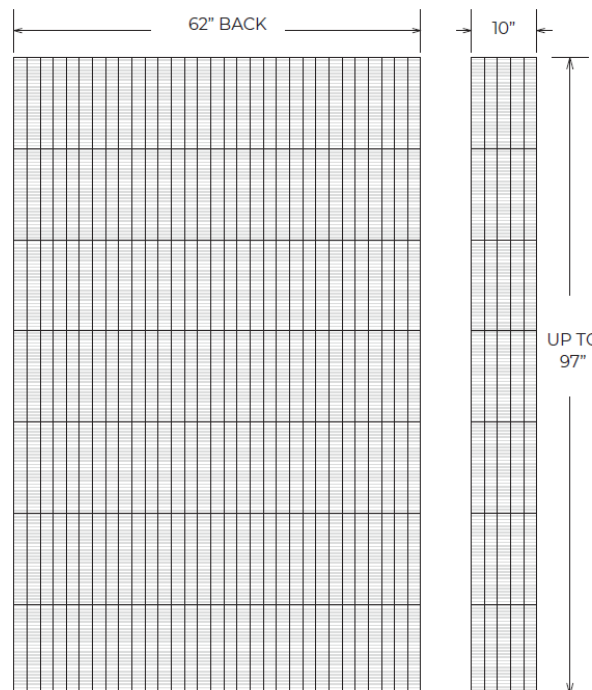

- All panels are made oversized and must be measured and cut to fit on site.
- Uses include, but are not limited to, Tub & Shower Surrounds.
- Accessory and color options are available at www.minceymarble.com.

Revision: 08/2024