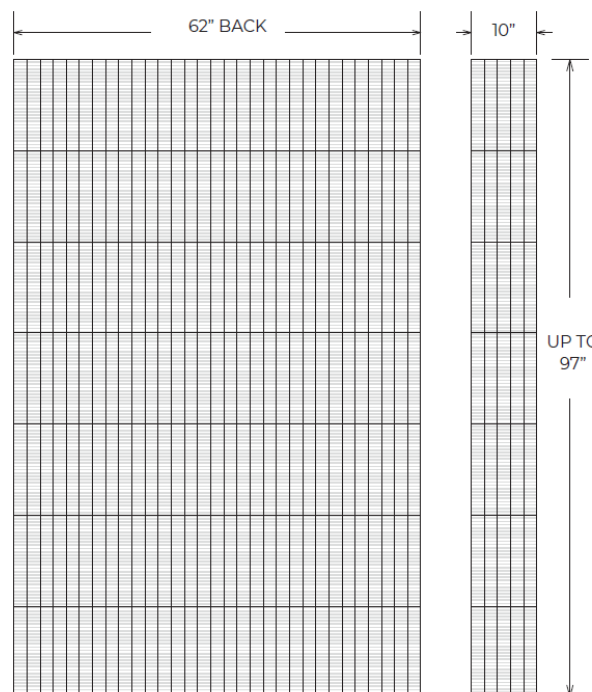

#### WE'RE HERE TO HELP

Request a product sample, color sample or get a quote.

[sales@minceymarble.com](mailto:sales@minceymarble.com)  
[samples@minceymarble.com](mailto:samples@minceymarble.com)

- All panels are made oversized and must be measured and cut to fit on site.
- Uses include, but are not limited to, Tub & Shower Surrounds.
- Accessory and color options are available at [www.minceymarble.com](http://www.minceymarble.com).