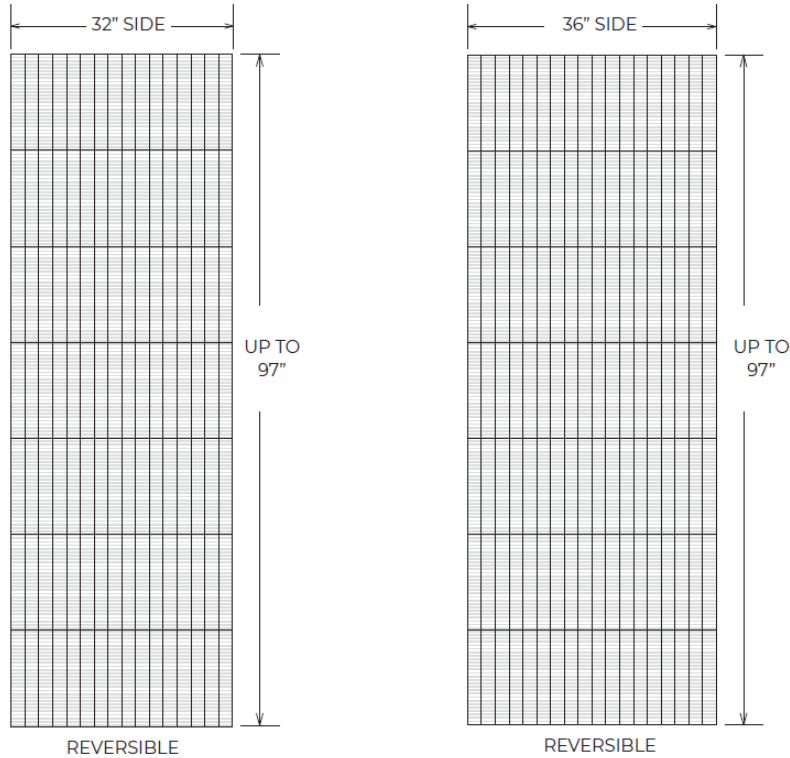

- All panels are made oversized and must be measured and cut to fit on site.
- Uses include, but are not limited to, Tub & Shower Surrounds.
- Accessory and color options are available at www.minceymarble.com.

Revision: 08/2024