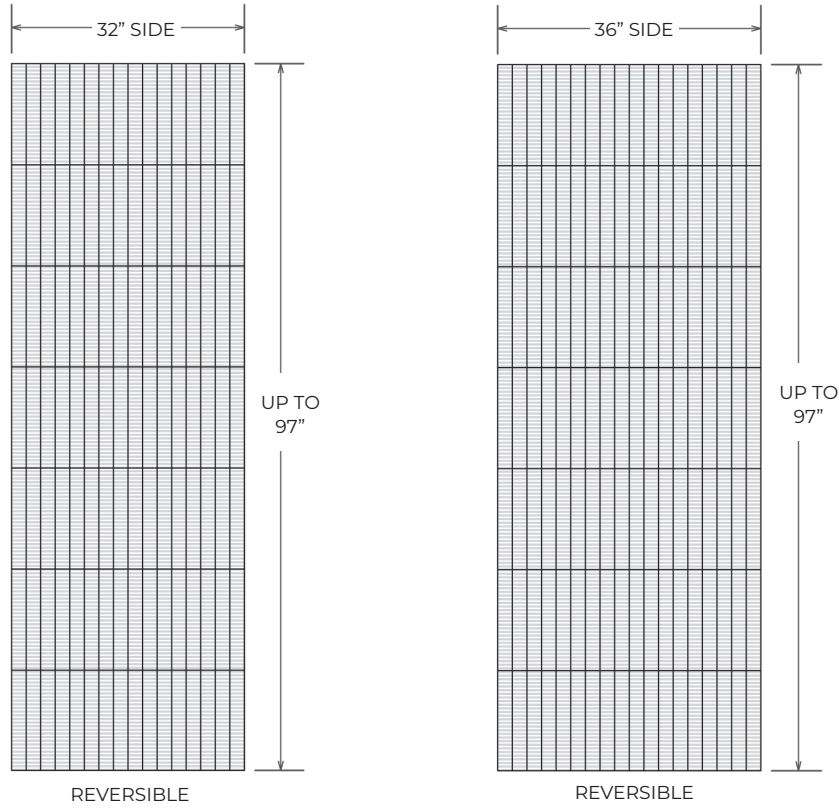

PRODUCT SPECIFICATIONS

TS-VS: 2x14 Bamboo Shower Wall Panel System

STANDARD FEATURES

- Textured vertical block pattern
- Solid one-piece groutless panels
- Permanently sealed surface
- Extremely sanitary
- Will not mold or mildew
- Oversized - measure, cut and fit on jobsite
- Easy to install
- Easy to maintain
- Manufactured in the U.S.A.

CONTACT OUR SALES STAFF

M-F: 8:00 am - 5:00 pm
Eastern

770-532-0451

WE'RE HERE TO HELP

Request a product sample, color sample or get a quote.

sales@minceymarble.com
samples@minceymarble.com

Specifications:

- All panels are made oversized and must be measured and cut to fit on site.
- Uses include, but are not limited to, Tub & Shower Surrounds.
- Accessory and color options are available at www.minceymarble.com.