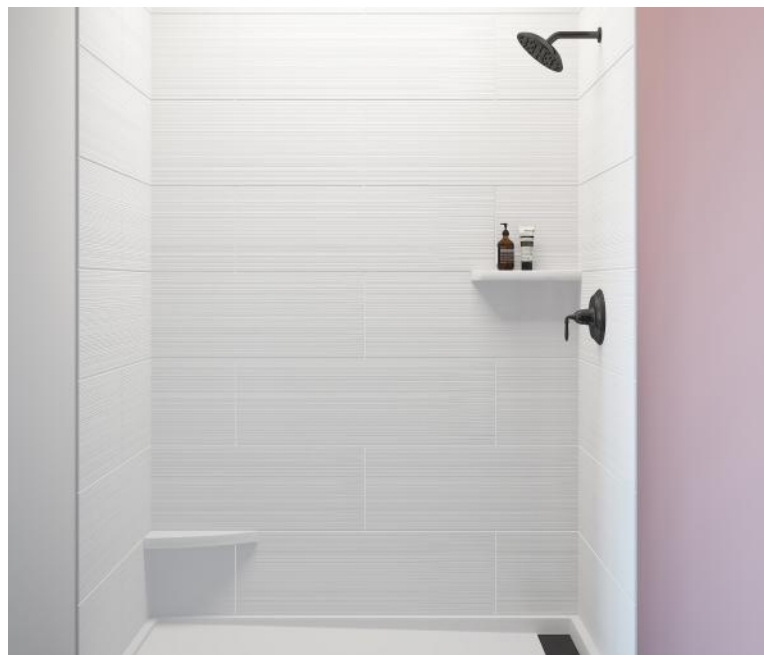

PRODUCT SPECIFICATIONS

TS-VS: 12x36 Vision Shower Wall Panel System

STANDARD FEATURES

- 12" x 36" staggered block pattern
- Solid one-piece groutless panels
- Permanently sealed surface
- Extremely sanitary
- Will not mold or mildew
- Oversized - measure, cut and fit on jobsite
- Easy to install
- Easy to maintain
- Manufactured in the U.S.A.

APPLICATIONS

- Tub and Shower Surrounds
- Hospitality | Multifamily | Senior Living | Student Housing | Military Housing

ITEM NUMBER

- TS-VS-12x36

TECHNICAL SPECIFICATIONS

MODEL 12" x 36"

PATTERN Textured, staggered block

MATERIAL Cast Marble

PANEL WIDTHS

- 32" - reversible
- 36" - reversible
- 48"
- 62"
- 74" - split back panel

HEIGHT

- 30", 36" and 60" - up to 96" H
- 74" split - 60" and 36" H

THICKNESS 1/4"

FINISH Textured Matte

CSI NUMBER 06 61 13

COLORS

ALMOND 7800

BONE 7670

CREAM 7400

IVORY 7300

WHITE 2250

LIGHT GRAY 7256

PUTTY 7000

SPECIAL NOTES

CONTACT OUR SALES STAFF

M-F: 8:00 am - 5:00 pm Eastern

770-532-0451

WE'RE HERE TO HELP

Request a product sample, color sample or get a quote.

sales@minceymarble.com
samples@minceymarble.com