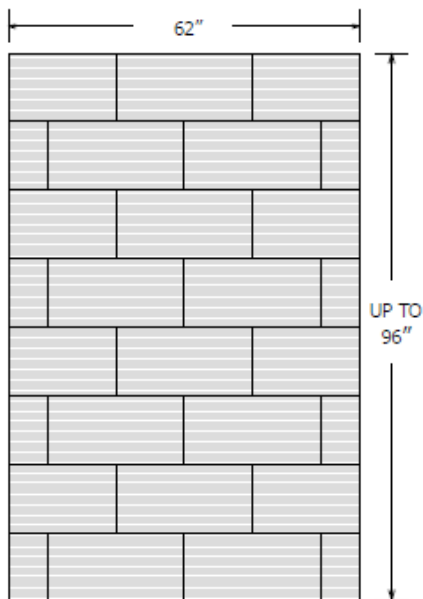

- All panels are made oversized and must be measured and cut to fit on site.
- Uses include, but are not limited to, Tub & Shower Surrounds.
- Accessory and color options are available at www.minceymarble.com.

Revision: 03/2025