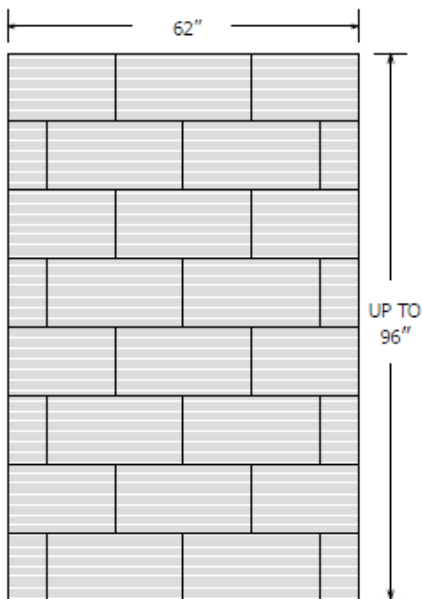

- All panels are made oversized and must be measured and cut to fit on site.
- Uses include, but are not limited to, Tub & Shower Surrounds.
- Accessory and color options are available at www.minceymarble.com.

Revision: 03/2025