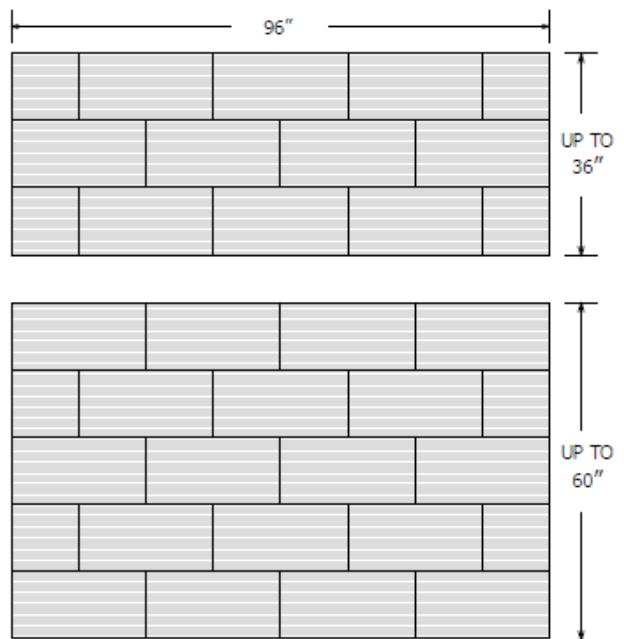

- All panels are made oversized and must be measured and cut to fit on site.
- Uses include, but are not limited to, Tub & Shower Surrounds.
- Accessory and color options are available at www.minceymarble.com.

Revision: 03/2025