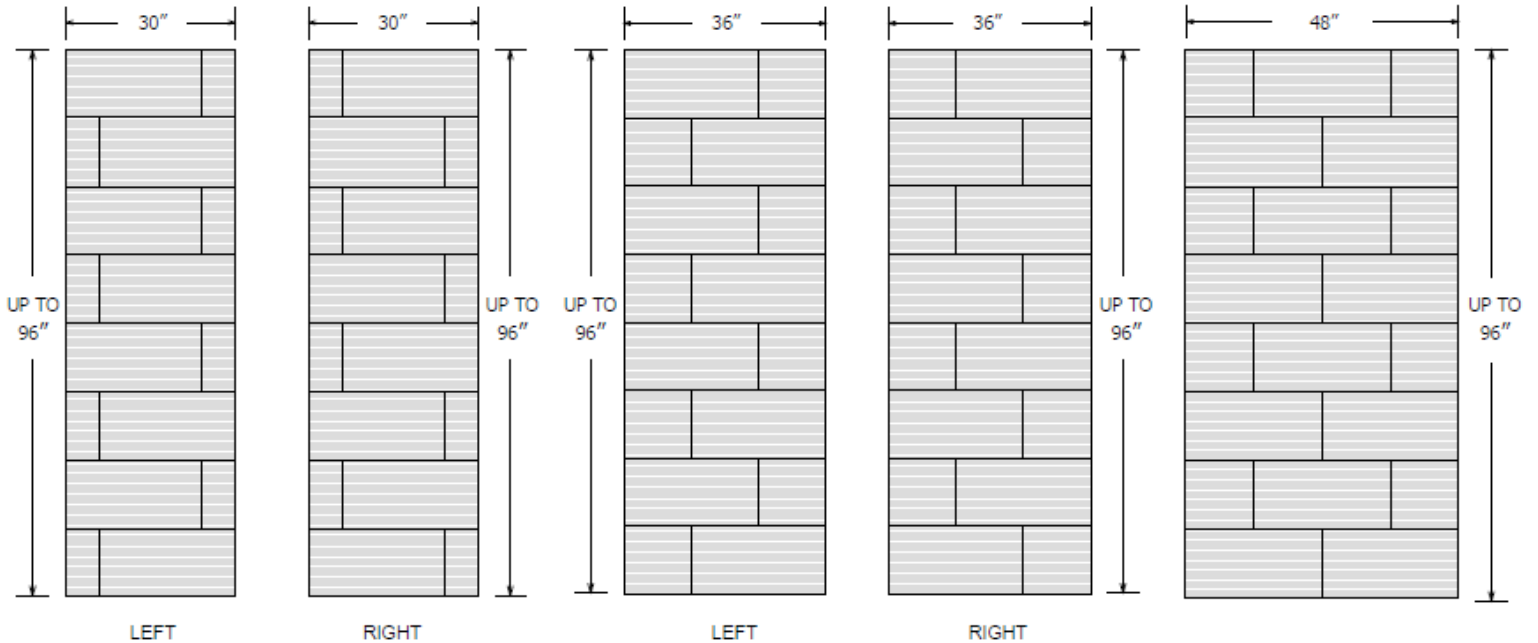

- All panels are made oversized and must be measured and cut to fit on site.
- Uses include, but are not limited to, Tub & Shower Surrounds.
- Accessory and color options are available at www.minceymarble.com.

Revision: 03/2025