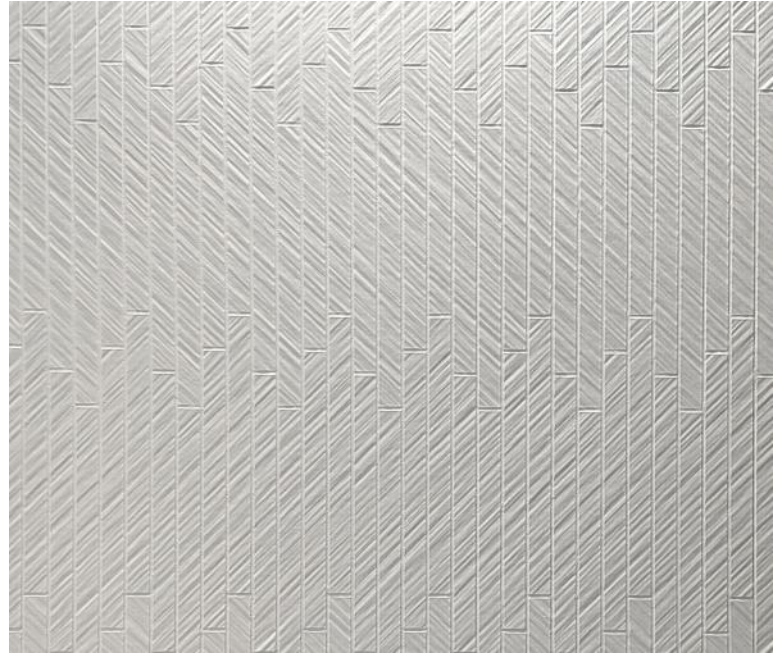

PRODUCT SPECIFICATIONS

TS-VS: 1x12 Vision Shower Wall Panel System

STANDARD FEATURES

- Staggered vertical textured pattern
- Solid one-piece groutless panels
- Permanently sealed surface
- Extremely sanitary
- Will not mold or mildew
- Oversized - measure, cut and fit on jobsite
- Easy to install
- Easy to maintain
- Manufactured in the U.S.A.

APPLICATIONS

- Tub and Shower Surrounds
- Hospitality | Multifamily | Senior Living | Student Housing | Military Housing

ITEM NUMBER

- TS-VS-1x12

TECHNICAL SPECIFICATIONS

MODEL 1 x 12 Vision

PATTERN Staggered vertical textured pattern

MATERIAL Cast Marble

PANEL WIDTHS 10"
32"
38"
62"

HEIGHT Up to 96"

THICKNESS 1/4"

FINISH Textured Matte

CSI NUMBER 06 61 13

COLORS

ALMOND 7800

BONE 7670

CREAM 7400

IVORY 7300

WHITE 2250

LIGHT GRAY 7256

PUTTY 7000