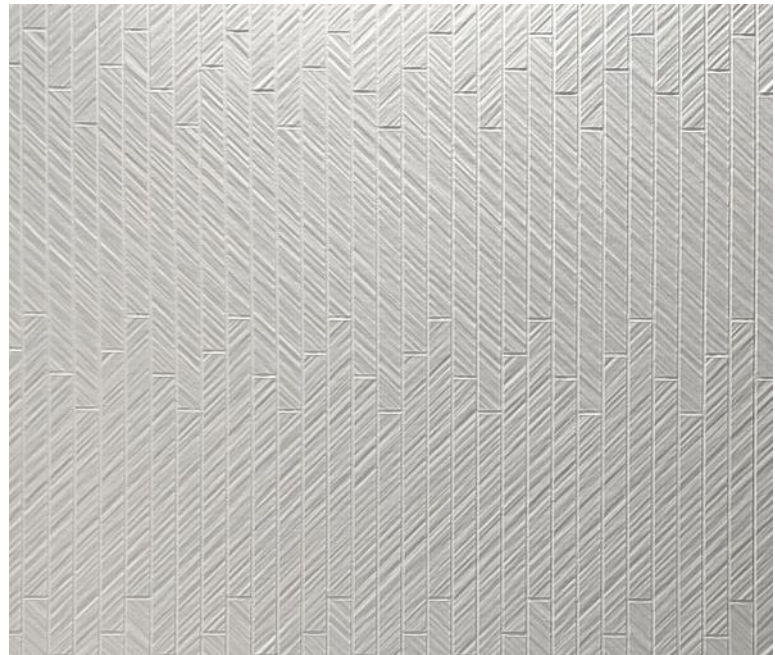

PRODUCT SPECIFICATIONS

TS-VS: 1x12 Vision Shower Wall Panel System

STANDARD FEATURES

- Staggered vertical textured pattern
- Solid one-piece groutless panels
- Permanently sealed surface
- Extremely sanitary
- Will not mold or mildew
- Oversized - measure, cut and fit on jobsite
- Easy to install
- Easy to maintain
- Manufactured in the U.S.A.

APPLICATIONS

- Tub and Shower Surrounds
- Hospitality | Multifamily | Senior Living | Student Housing | Military Housing

ITEM NUMBER

- TS-VS-1x12

TECHNICAL SPECIFICATIONS

MODEL 1 x 12 Vision

PATTERN Staggered vertical textured pattern

MATERIAL Cast Marble

PANEL WIDTHS 10"
32"
38"
62"

HEIGHT Up to 96"

THICKNESS 1/4"

FINISH Textured Matte

CSI NUMBER 06 61 13

COLORS

ALMOND 7800

BONE 7670

CREAM 7400

IVORY 7300

WHITE 2250

LIGHT GRAY 7256

PUTTY 7000

SPECIAL NOTES

CONTACT OUR SALES STAFF

M-F: 8:00 am - 5:00 pm
Eastern

770-532-0451

WE'RE HERE TO HELP

Request a product sample, color sample or get a quote.

sales@minceymarble.com
samples@minceymarble.com