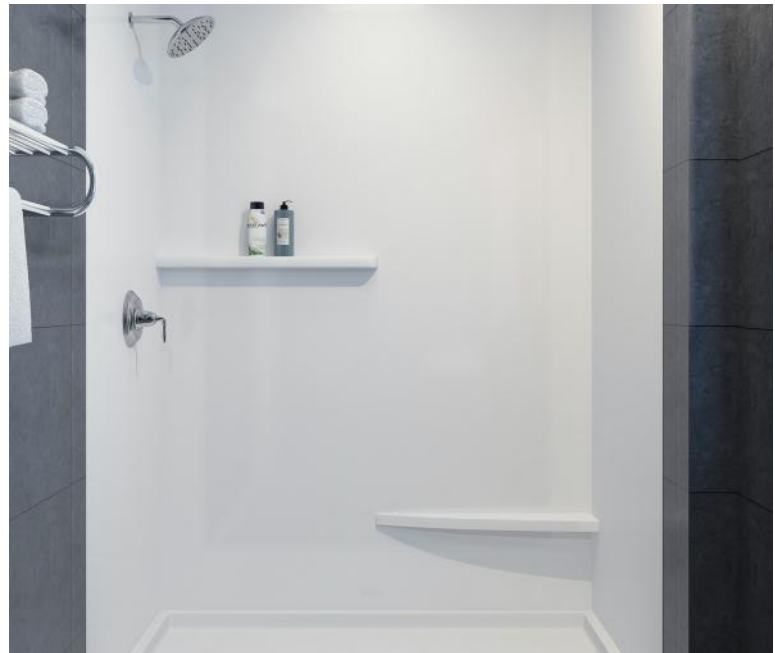

PRODUCT SPECIFICATIONS

TS-TR: Traditional Shower Wall Panel System

STANDARD FEATURES

- Smooth, classic panels - no pattern
- Solid one-piece groutless panels
- Sealed surface
- Extremely sanitary
- Will not mold or mildew
- Oversized - measure, cut and fit on jobsite
- Easy to install
- Easy to maintain
- Manufactured the U.S.A.

APPLICATIONS

- Tub and Shower Surrounds
- Hospitality | Multifamily | Senior Living | Student Housing | Military Housing

ITEM NUMBER

- TS-TR

TECHNICAL SPECIFICATIONS

MODEL Traditional

PATTERN Classic smooth - no pattern

MATERIAL Cast Marble

PANEL WIDTHS 32"
38"
62"
96"

HEIGHT 38" and 62" - up to 96" H max
96" - up to 62" H max

THICKNESS 1/4"

FINISH Matte or Gloss

CSI NUMBER 06 61 13

COLORS

ALMOND 7800

BONE 7670

CREAM 7400

IVORY 7300

WHITE 2250

LIGHT GRAY 7256

PUTTY 7000

SPECIAL NOTES

- Material: MINCOR™ - Class A fire rated per ASTM e84: Fire and smoke rated material available.

CONTACT OUR SALES STAFF

M-F: 8:00 am - 5:00 pm
Eastern

770-532-0451

WE'RE HERE TO HELP

Request a product sample, color
sample or get a quote.

sales@minceymarble.com
samples@minceymarble.com