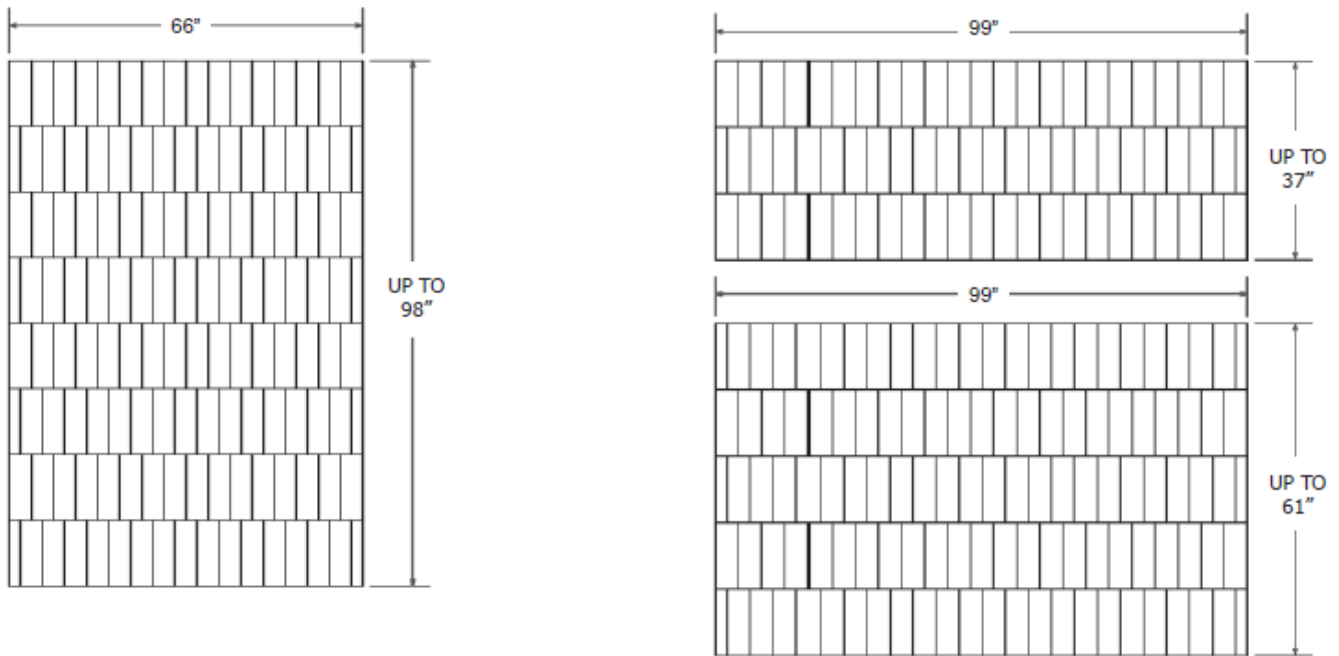

- All panels are made oversized and must be measured and cut to fit on site.
- Uses include, but are not limited to, Tub & Shower Surrounds.
- Accessory and color options are available at www.minceymarble.com.

Revision: 01/2024