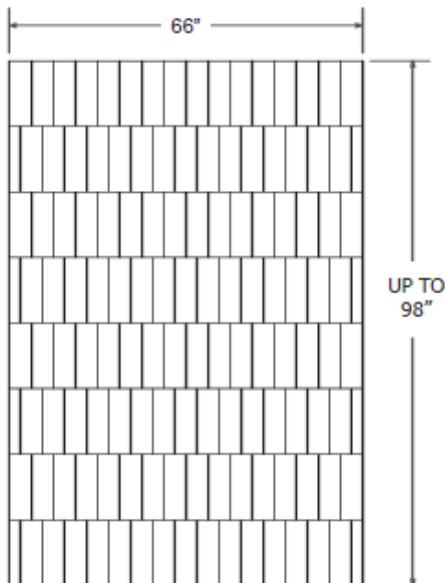

- All panels are made oversized and must be measured and cut to fit on site.
- Uses include, but are not limited to, Tub & Shower Surrounds.
- Accessory and color options are available at www.minceymarble.com.

Revision: 01/2024