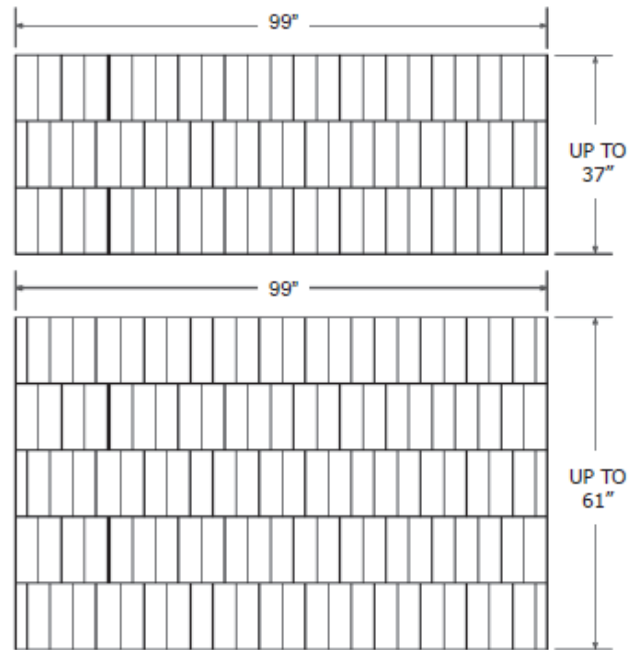

- All panels are made oversized and must be measured and cut to fit on site.
- Uses include, but are not limited to, Tub & Shower Surrounds.
- Accessory and color options are available at www.minceymarble.com.

Revision: 01/2024