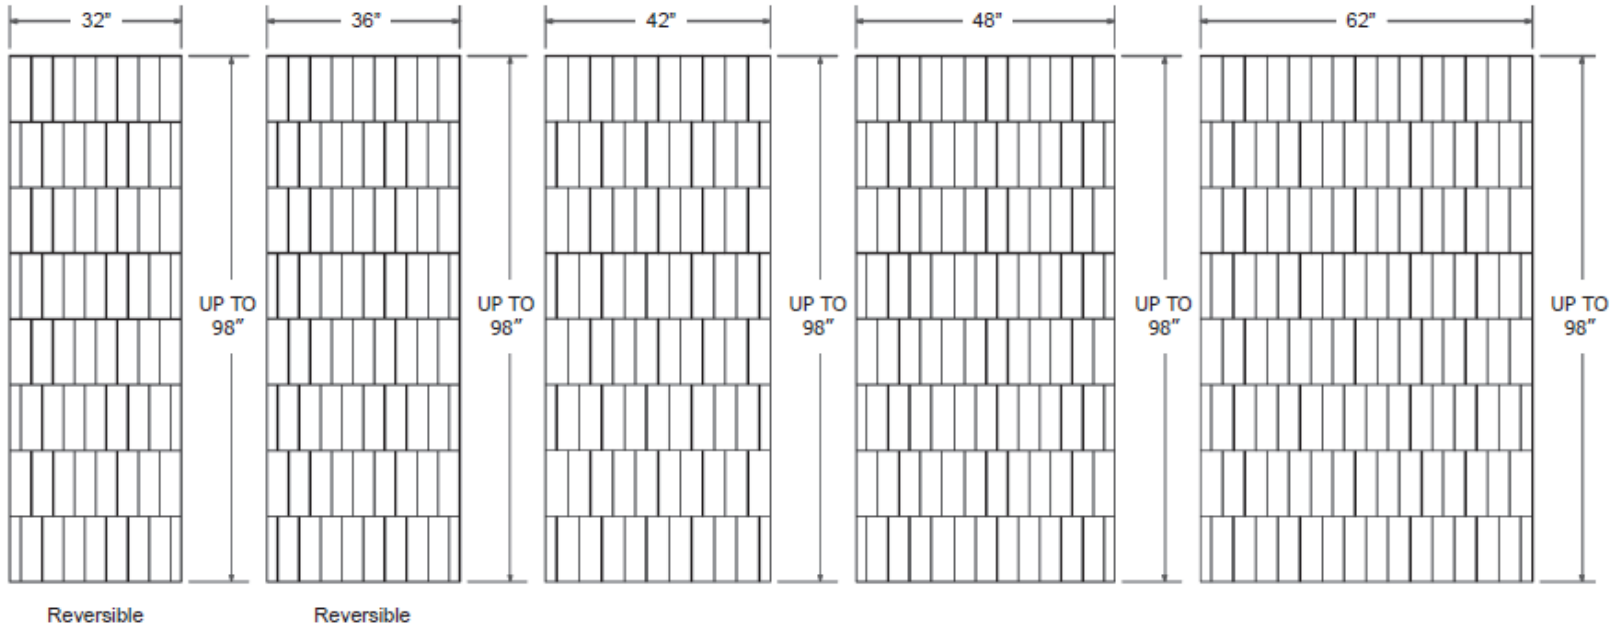

- All panels are made oversized and must be measured and cut to fit on site.
- Uses include, but are not limited to, Tub & Shower Surrounds.
- Accessory and color options are available at www.minceymarble.com.

Revision: 01/2024