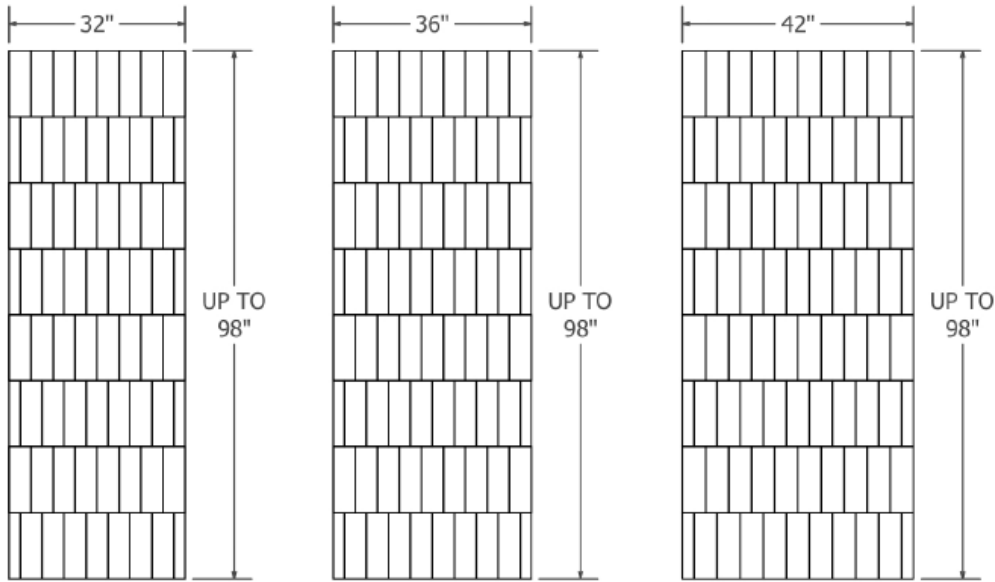

Reversible

- All panels are made oversized and must be measured and cut to fit on site.
- Uses include, but are not limited to, Tub & Shower Surrounds.
- Accessory and color options are available at www.minceymarble.com.

Reversible