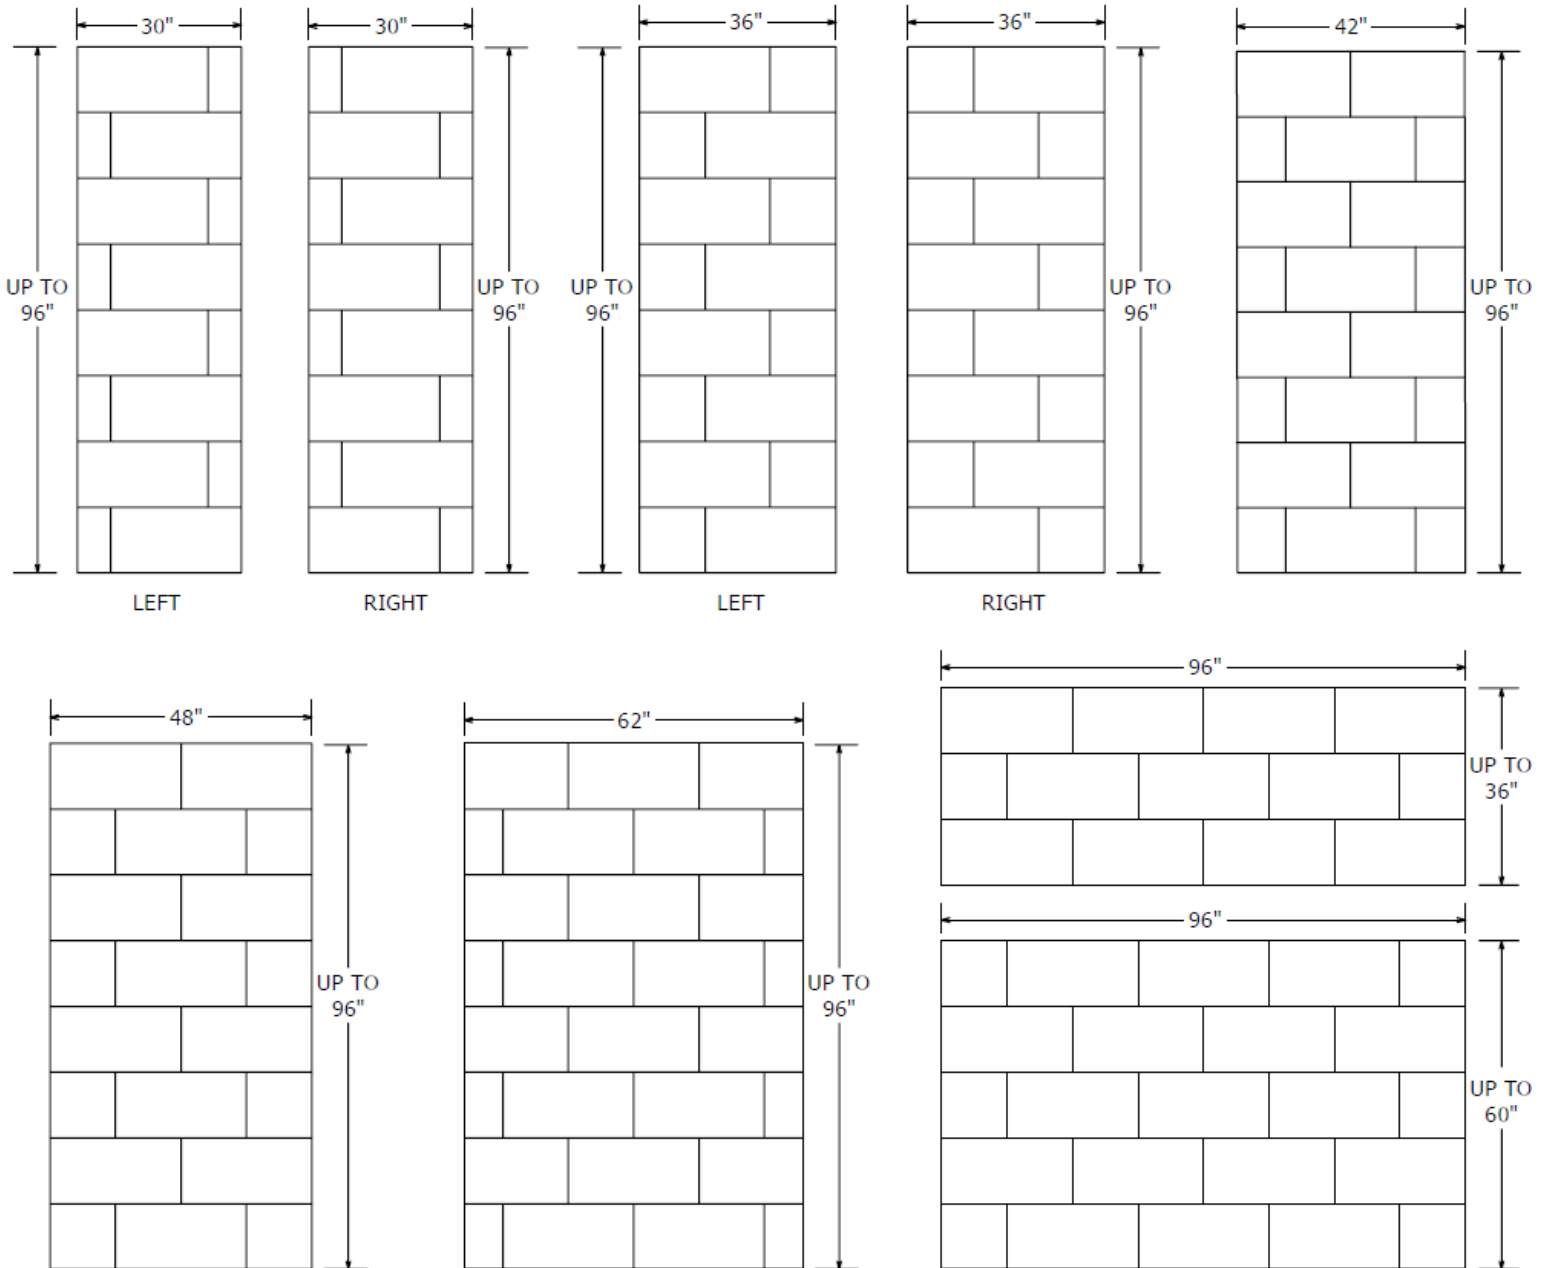

PRODUCT SPECIFICATIONS

TS-CS: 12x24 Contemporary Shower Wall Panel System

STANDARD FEATURES

- 12" x 24" smooth block pattern
- Solid one-piece groutless panels
- Permanently sealed surface
- Will not mold or mildew
- Oversized - measure, cut and fit on jobsite
- Easy to install
- Easy to maintain
- Manufactured in the U.S.A.

MATERIAL Cast Marble

PANEL WIDTHS 30" - designated left and right
36" - designated left and right
42"
48"
62"
96"

HEIGHT 30", 36", 42", 48" and 62" panel widths - up to 96" H
96" panel width - up to 36" and 60" H

Request a product sample, color
sample or get a quote.

sales@minceymarble.com
samples@minceymarble.com

PRODUCT SPECIFICATIONS

TS-CS: 12x24 Contemporary Shower Wall Panel System

- Material: MINCOR™ - Class A fire rated per ASTM e84: Fire and smoke rated material available.
- MAS Certified Green®. Compliant with ANSI/BIFMA X7.1 standard
- 100% designed and manufactured at our location in the U.S.A. using locally sourced raw materials where possible.
- Recommend all silicone and caulking to match surround color.

- All panels are made oversized and must be measured and cut to fit on site.
- Uses include, but are not limited to, Tub & Shower Surrounds.
- Accessory and color options are available at www.minceymarble.com.