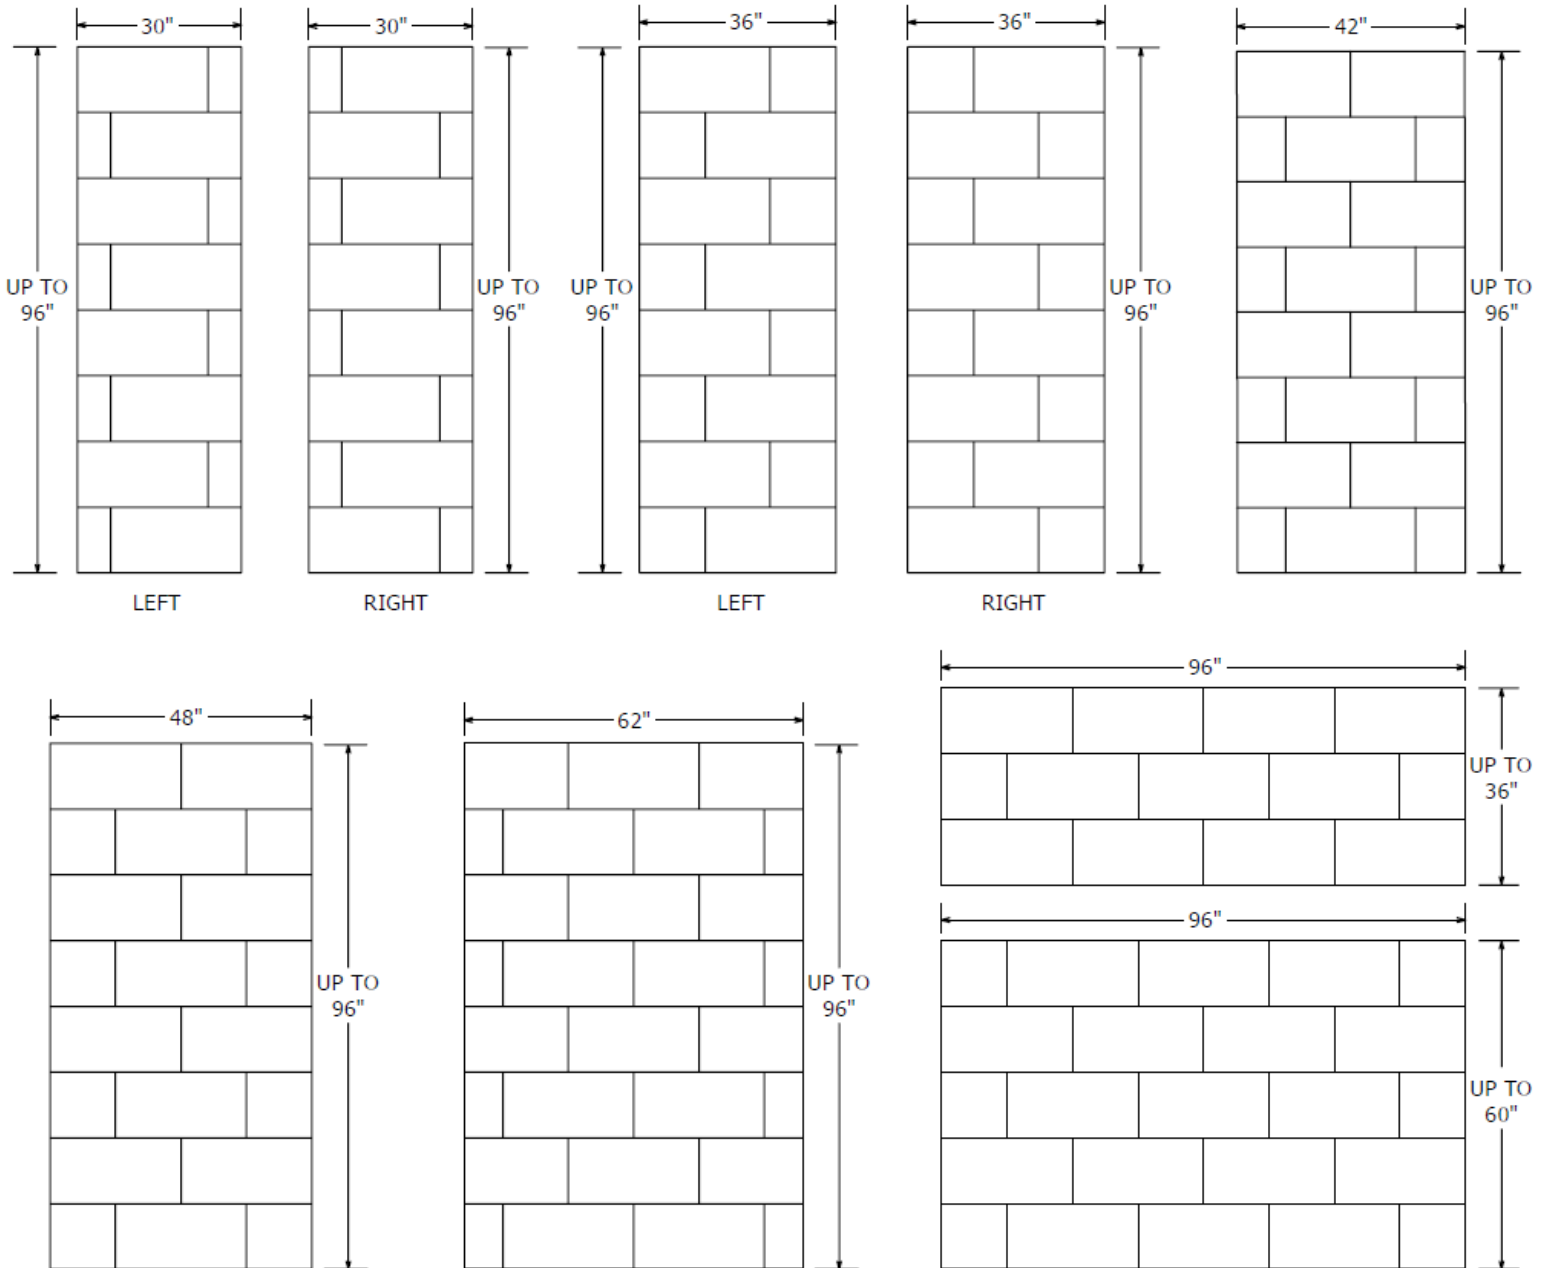

PRODUCT SPECIFICATIONS

TS-CS: 12x24 Contemporary Shower Wall Panel System

STANDARD FEATURES

- 12" x 24" smooth block pattern
- Solid one-piece groutless panels
- Permanently sealed surface
- Will not mold or mildew
- Oversized - measure, cut and fit on jobsite
- Easy to install
- Easy to maintain
- Manufactured in the U.S.A.

MATERIAL Cast Marble

PANEL WIDTHS 30" - designated left and right
36" - designated left and right
42"
48"
62"
96"

HEIGHT 30", 36", 42", 48" and 62"
panels - up to 96" H
96" panels - up to 36" and 60"
H

THICKNESS 1/4"

- All panels are made oversized and must be measured and cut to fit on site.
- Uses include, but are not limited to, Tub & Shower Surrounds.
- Accessory and color options are available at www.minceymarble.com.