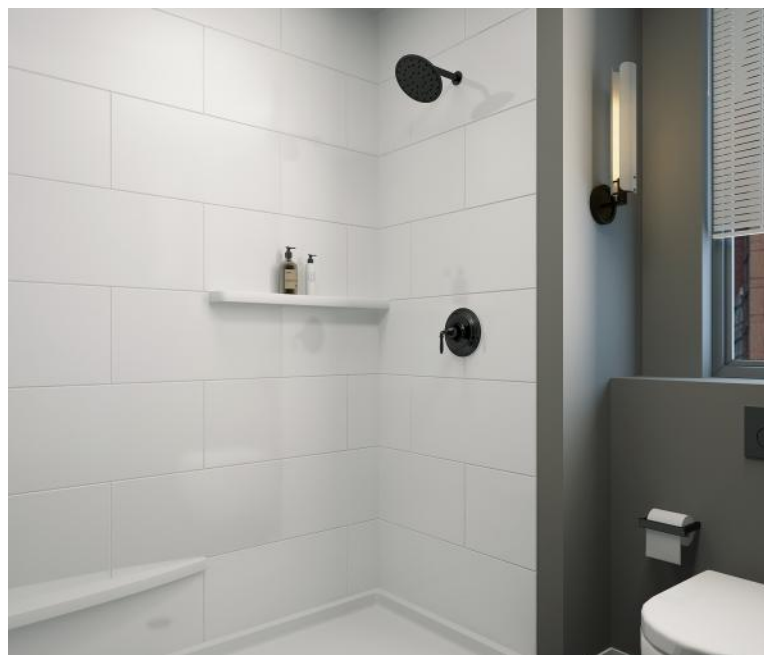

PRODUCT SPECIFICATIONS

TS-CS: 12x24 Contemporary Shower Wall Panel System

STANDARD FEATURES

- 12" x 24" smooth block pattern
- Solid one-piece groutless panels
- Permanently sealed surface
- Will not mold or mildew
- Oversized - measure, cut and fit on jobsite
- Easy to install
- Easy to maintain
- Manufactured in the U.S.A.

APPLICATIONS

- Tub and Shower Surrounds
- Hospitality | Multifamily | Senior Living | Student Housing | Military Housing

ITEM NUMBER

- TS-CS-12x24Cont

TECHNICAL SPECIFICATIONS

MODEL 12" x 24" Contemporary

PATTERN Smooth, staggered block

MATERIAL Cast Marble

PANEL WIDTHS 30" - designated left and right
36" - designated left and right
42"
48"
62"
96"

HEIGHT 30", 36", 42", 48" and 62" panel widths - up to 96" H
96" panel width - up to 36" and 60" H

THICKNESS 1/4"

FINISH Gloss

CSI NUMBER 06 61 13

COLORS

ALMOND 7800

BONE 7670

CREAM 7400

IVORY 7300

WHITE 2250

LIGHT GRAY 7256

PUTTY 7000

SPECIAL NOTES

CONTACT OUR SALES STAFF

M-F: 8:00 am - 5:00 pm
Eastern

770-532-0451

WE'RE HERE TO HELP

Request a product sample, color
sample or get a quote.

sales@minceymarble.com
samples@minceymarble.com