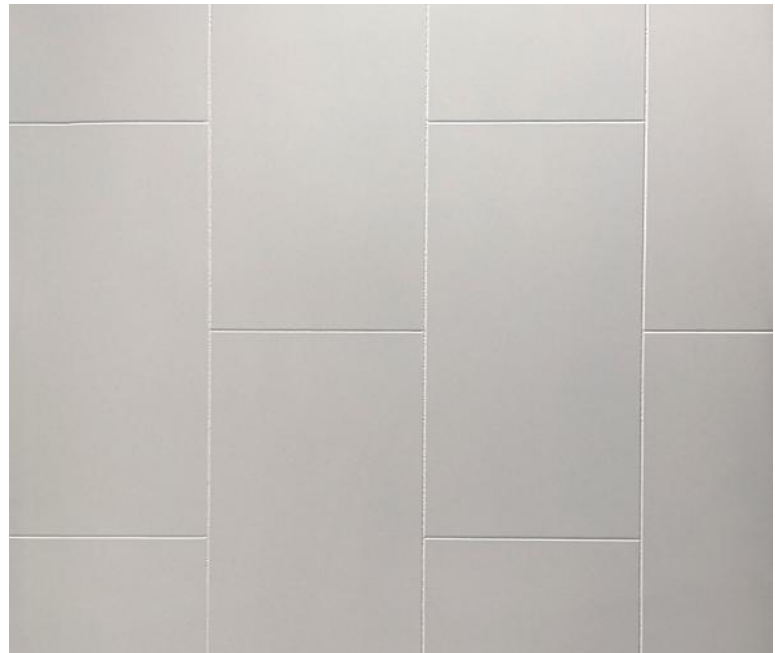

PRODUCT SPECIFICATIONS

TS-CS: 10x20 Vertical Contemporary Shower Wall Panel System

STANDARD FEATURES

- 10" x 20" smooth block pattern
- Solid one-piece groutless panels
- Permanently sealed surface
- Will not mold or mildew
- Easy to install
- Easy to maintain
- Manufactured in the U.S.A.

APPLICATIONS

- Tub and Shower Surrounds
- Hospitality | Multifamily | Senior Living | Student Housing | Military Housing

ITEM NUMBER

- TS-CS-10x20VerticalCont

TECHNICAL SPECIFICATIONS

MODEL	10" x 20" Vertical Contemporary
PATTERN	Smooth stacked block in a staggered vertical pattern
MATERIAL	Cast Marble
PANEL WIDTHS	30" - reversible 40" - designated left and right 62"
HEIGHT	Up to 97" max
THICKNESS	1/4"
FINISH	Gloss
CSI NUMBER	06 61 13

COLORS

ALMOND	7800
BONE	7670
CREAM	7400
IVORY	7300
WHITE	2250
LIGHT GRAY	7256
PUTTY	7000

SPECIAL NOTES

- Material: MINCOR™ - Class A fire rated per ASTM e84: Fire and smoke rated material available.
- MAS Certified Green®. Compliant with ANSI/BIFMA X7.1 standard
- 100% designed and manufactured at our location in the U.S.A. using locally sourced raw materials where possible.
- Recommend all silicone and caulking to match surround color.

CONTACT OUR SALES STAFF

M-F: 8:00 am - 5:00 pm
Eastern

770-532-0451

WE'RE HERE TO HELP

Request a product sample, color sample or get a quote.

sales@minceymarble.com
samples@minceymarble.com