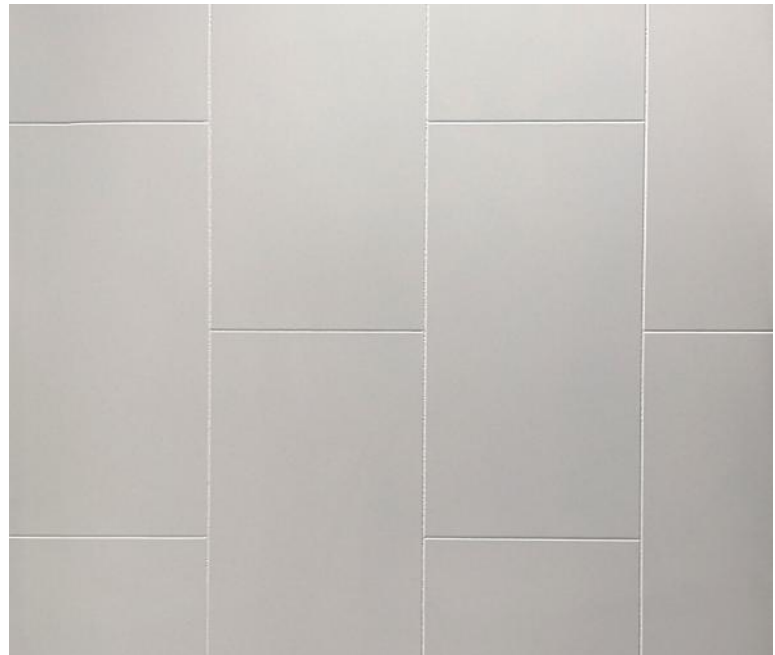

PRODUCT SPECIFICATIONS

TS-CS: 10x20 Vertical Contemporary Shower Wall Panel System

STANDARD FEATURES

- 10" x 20" smooth block pattern
- Solid one-piece groutless panels
- Permanently sealed surface
- Will not mold or mildew
- Easy to install
- Easy to maintain
- Manufactured in the U.S.A.

APPLICATIONS

- Tub and Shower Surrounds
- Hospitality | Multifamily | Senior Living | Student Housing | Military Housing

ITEM NUMBER

- TS-CS-10x20VerticalCont

TECHNICAL SPECIFICATIONS

MODEL	10" x 20" Vertical Contemporary
PATTERN	Smooth stacked block in a staggered vertical pattern
MATERIAL	Cast Marble
PANEL WIDTHS	30" - reversible 40" - designated left and right 62"
HEIGHT	Up to 97" max
THICKNESS	1/4"
FINISH	Gloss
CSI NUMBER	06 61 13

COLORS

ALMOND	7800
BONE	7670
CREAM	7400
IVORY	7300
WHITE	2250
LIGHT GRAY	7256
PUTTY	7000

SPECIAL NOTES

- Material: MINCOR™ - Class A fire rated per ASTM e84: Fire and smoke rated material available.
- MAS Certified Green®. Compliant with ANSI/BIFMA X7.1 standard
- 100% designed and manufactured at our location in the U.S.A. using locally sourced raw materials where possible.
- Recommend all silicone and caulking to match surround color.

CONTACT OUR SALES STAFF

M-F: 8:00 am - 5:00 pm
Eastern

770-532-0451

WE'RE HERE TO HELP

Request a product sample, color sample or get a quote.

sales@minceymarble.com
samples@minceymarble.com