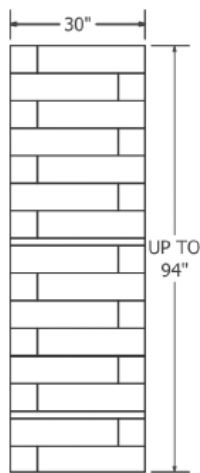

MATERIAL Cast Marble

PANEL WIDTHS 30" - designated left and right
36" - reversible
48"
62"
96"

HEIGHT 30", 36", 48" and 62" panels -
up to 94", 96" panel - up to 62"

THICKNESS 1/4"

FINISH Gloss

CSI NUMBER 06 61 13

LEFT

RIGHT

REVERSIBLE

REVERSIBLE