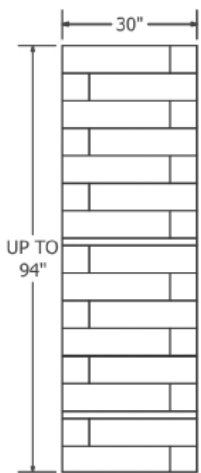

PRODUCT SPECIFICATIONS

TS-CS: 6x24 Contemporary Shower Wall Panel System

STANDARD FEATURES

- 6" x 24" smooth block pattern
- 2 - 2" integral accent bands
- Solid one-piece groutless panels
- Permanently sealed surface
- Will not mold or mildew
- Oversized - measure, cut and fit on jobsite
- Easy to install
- Easy to maintain
- Manufactured in the U.S.A.

MATERIAL Cast Marble

PANEL WIDTHS 30" - designated left and right
36" - reversible
48"
62"
96"

HEIGHT 30", 36", 48" and 62" panels -
up to 94", 96" panel - up to 62"

THICKNESS 1/4"

FINISH Gloss

CSI NUMBER 06 61 13

LEFT

RIGHT

REVERSIBLE

REVERSIBLE