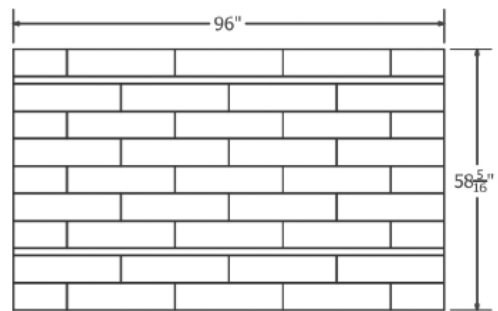

- All panels are made oversized and must be measured and cut to fit on site.
- Uses include, but are not limited to, Tub & Shower Surrounds.
- Accessory and color options are available at www.minceymarble.com.

LEFT