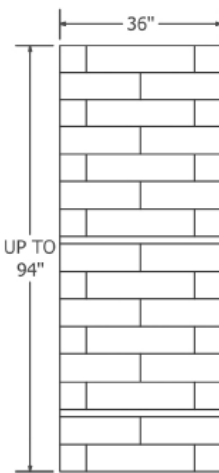

MATERIAL Cast Marble

PANEL WIDTHS 30" - designated left and right
36" - reversible
48"
62"
96"

HEIGHT 30", 36", 48" and 62" panels -
up to 94", 96" panel - up to 62"

THICKNESS 1/4"

FINISH Gloss

CSI NUMBER 06 61 13

LEFT

RIGHT

REVERSIBLE

REVERSIBLE