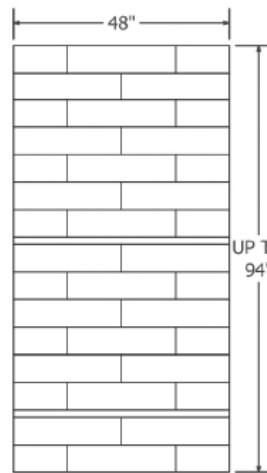

MATERIAL Cast Marble

PANEL WIDTHS 30" - designated left and right
36" - reversible
48"
62"
96"

HEIGHT 30", 36", 48" and 62" panels -
up to 94", 96" panel - up to 62"

THICKNESS 1/4"

FINISH Gloss

CSI NUMBER 06 61 13

- All panels are made oversized and must be measured and cut to fit on site.
- Uses include, but are not limited to, Tub & Shower Surrounds.
- Accessory and color options are available at www.minceymarble.com.

LEFT

RIGHT

REVERSIBLE

REVERSIBLE