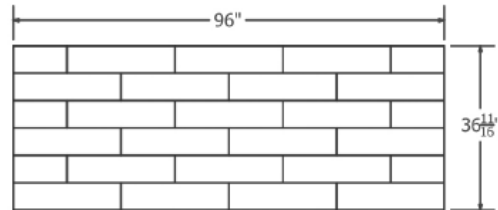

- All panels are made oversized and must be measured and cut to fit on site.
- Uses include, but are not limited to, Tub & Shower Surrounds.
- Accessory and color options are available at www.minceymarble.com.

LEFT