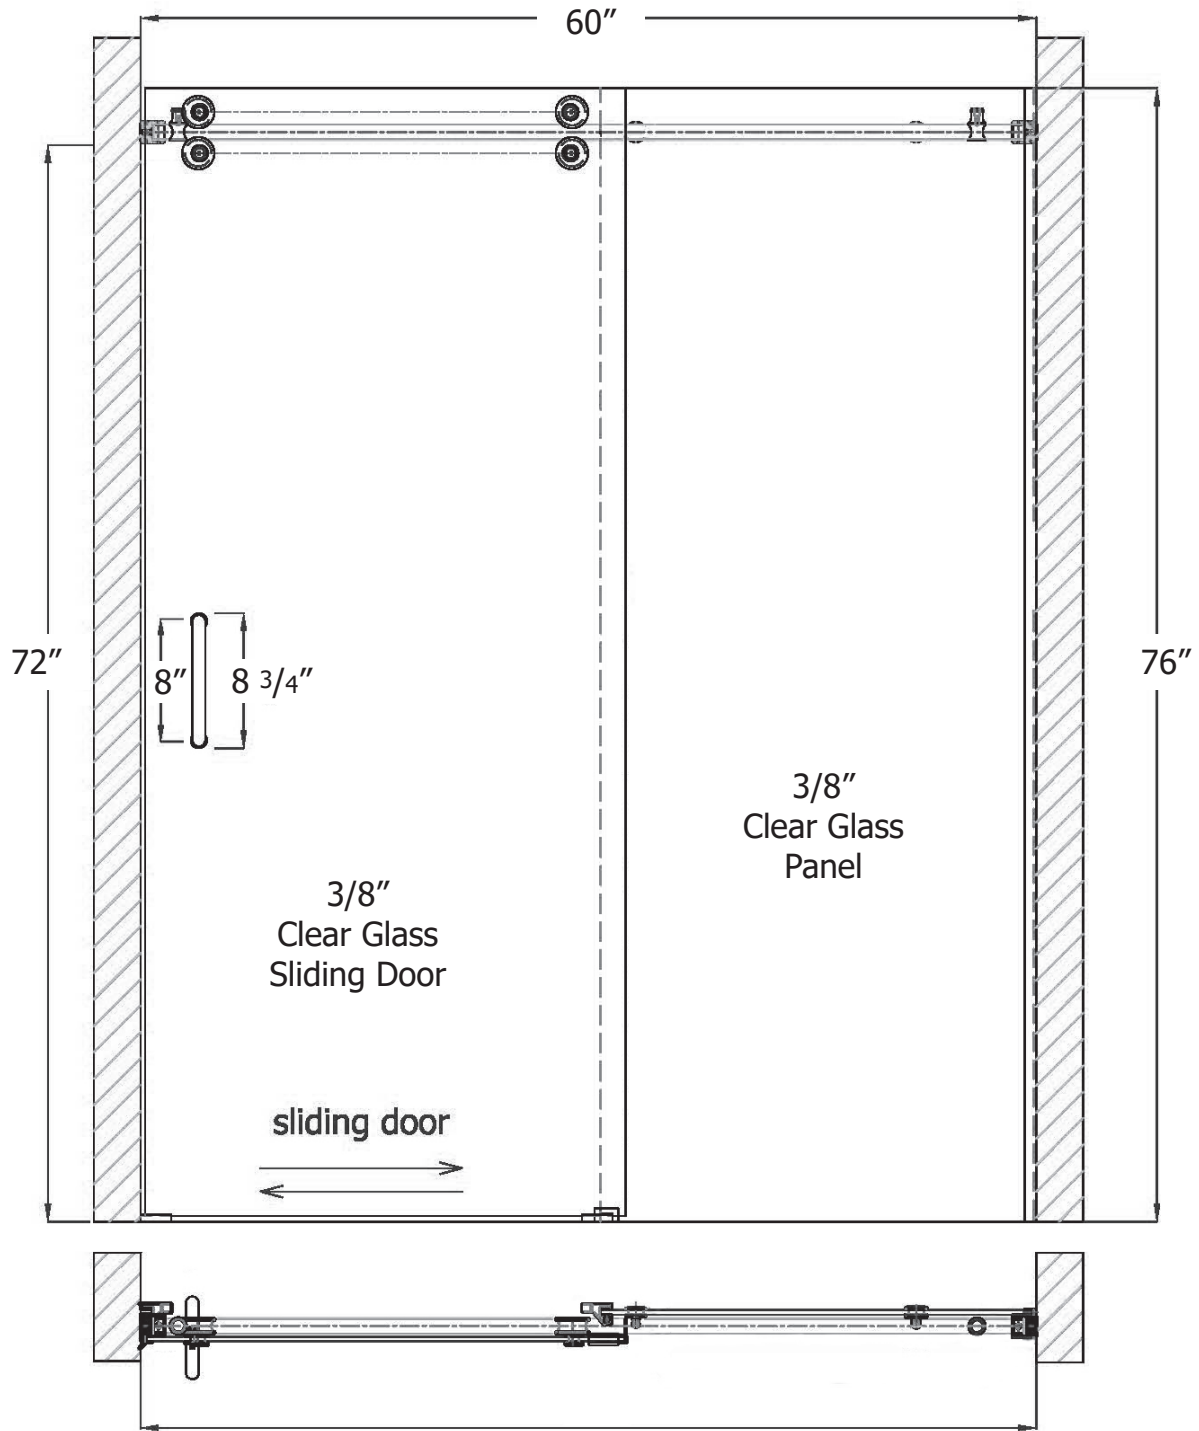

Note: The Napoli Sliding Barn Door Enclosure is also available for tubs. Tub must have a minimum 3" wide ledge for door frame installation.

Note: If the Shower Door closes towards the Shower Head, use the Napoli Series. If the Shower Door closes away from the Shower Head, use the Reversed Napoli Series.

REV: 09.03.20