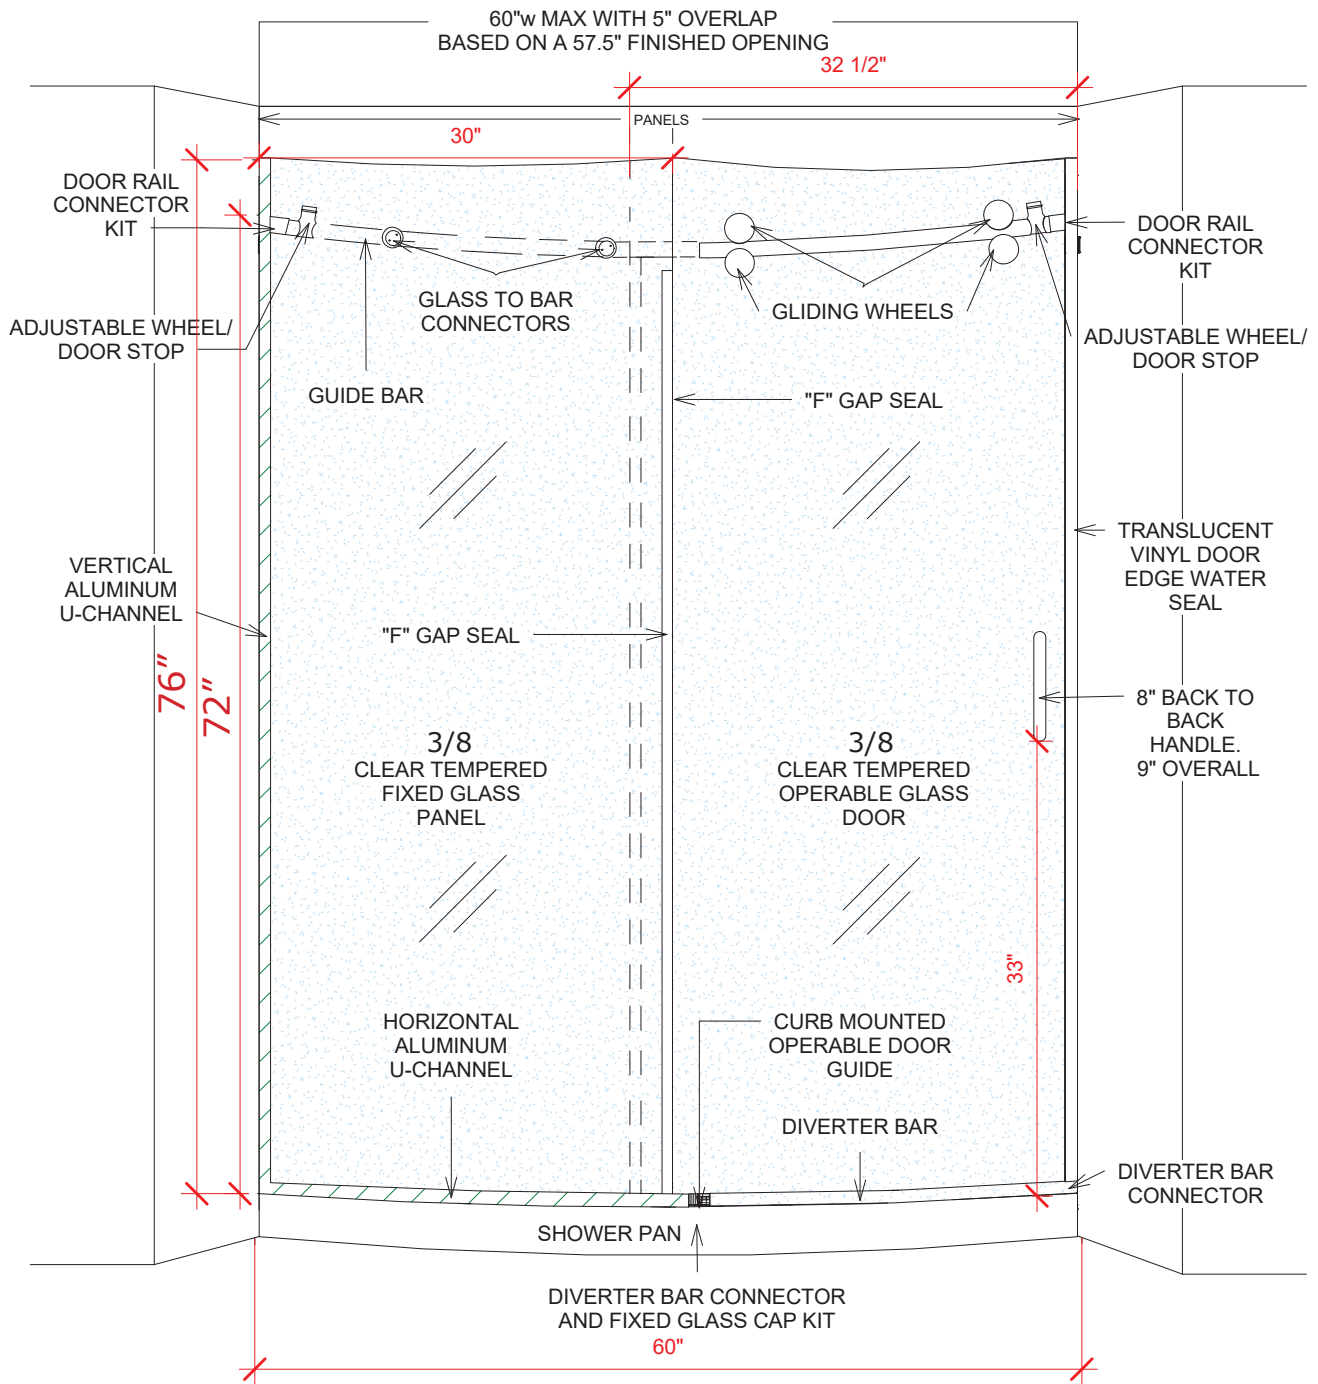

PRODUCT SPECIFICATIONS

NAPBF6: Napoli Bowfront Barn Shower Doors

STANDARD FEATURES

- Frameless shower door
- Tempered glass
- Customizable
- Curved design for more room in the shower
- Recommended: pair with the 30-36 x 60 Curved Front Renovation Shower Pan

RECOMMENDED USE

- Showers with 3" wide curb & 6" curved pan

ITEM NUMBER

- NAPBF6L-607610CPL

TECHNICAL SPECIFICATIONS

MODEL Napoli 6" Bow Front Barn Door

DOOR STYLE Frameless Bow Front Barn Door

TYPE 1 fixed glass panel & 1 sliding glass panel. Specify left or right opening

HEIGHT 76"

WIDTH 60"

CLEARANCE HEIGHT 72"

GLASS THICKNESS 10mm (3/8")

GLASS TYPE Clear or Frosted

STANDARD HARDWARE Barn Style Rollers and 8" back to back handle

HARDWARE OPTIONS Towel bar or Finger pull

CSI NUMBER 10 28 19

CONTACT OUR SALES STAFF

M-F: 8:00 am - 5:00 pm
Eastern

770-532-0451

WE'RE HERE TO HELP

Request a product sample, color sample or get a quote.

sales@minceymarble.com
samples@minceymarble.com

Shower pan must have a minimum 3" wide curb for door frame installation