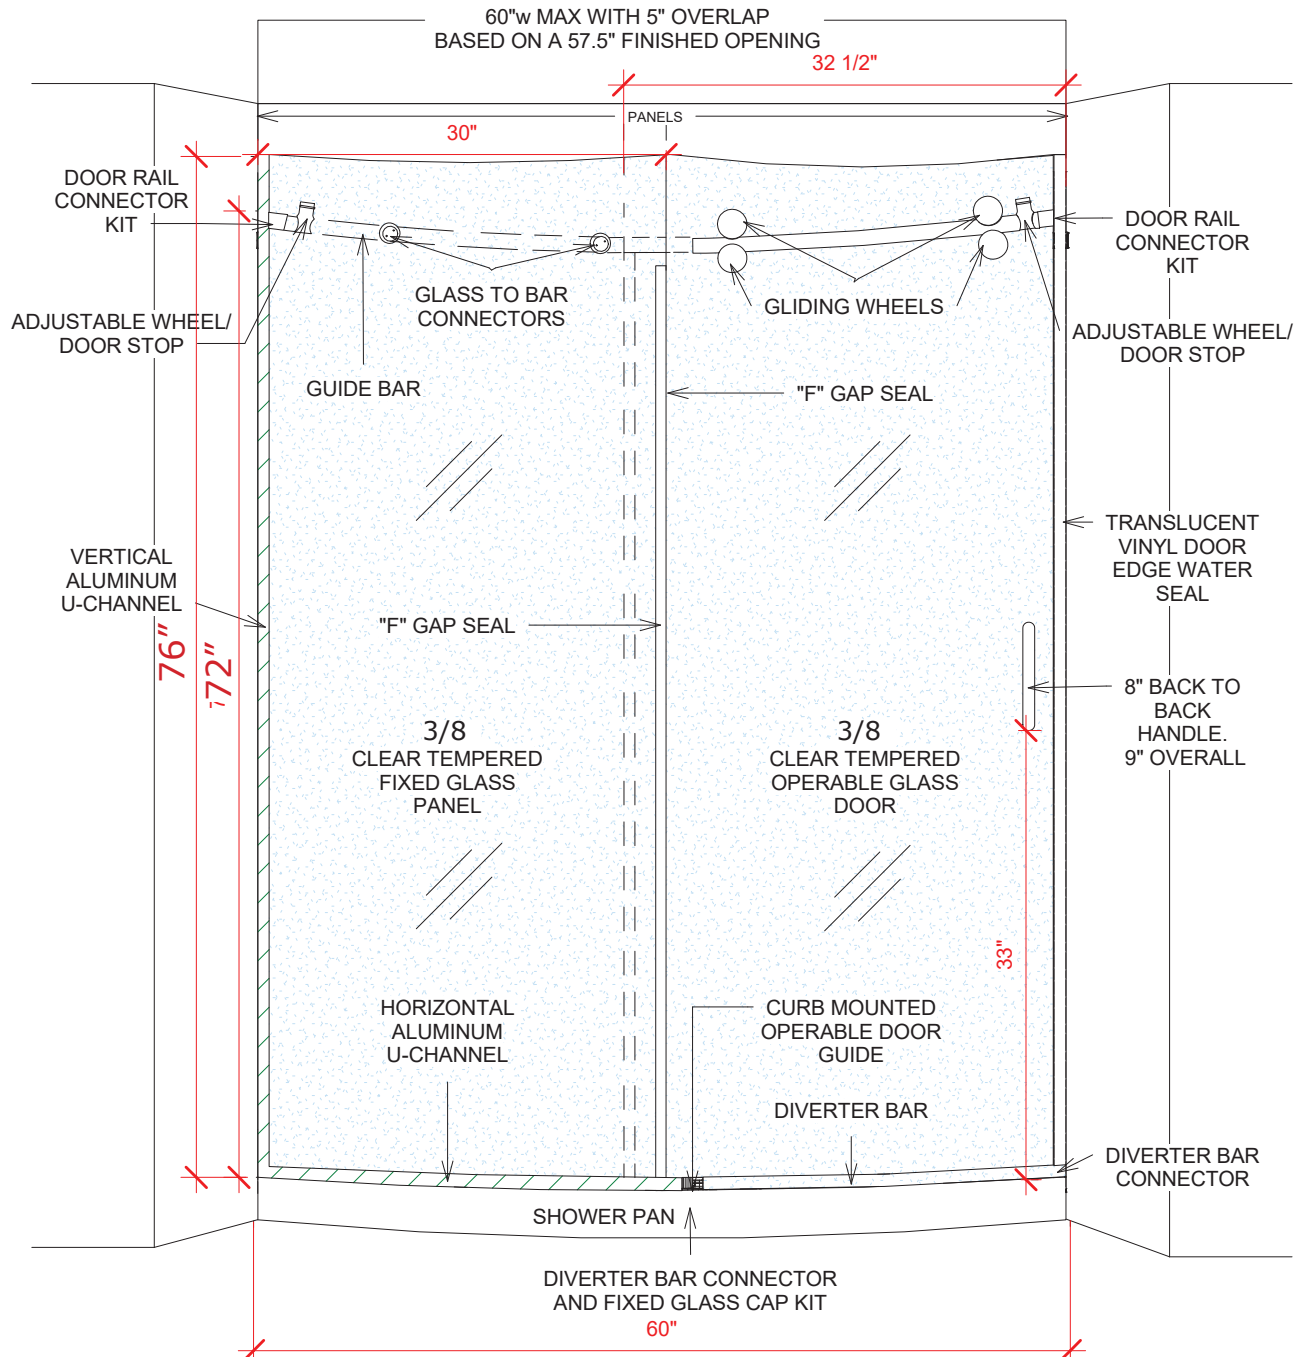

PRODUCT SPECIFICATIONS

NAPBF4: Napoli Bowfront Barn Shower Doors

STANDARD FEATURES

- Frameless shower door
- Tempered glass
- Customizable
- Curved design for more room in the shower
- Recommended: pair with the 30-34 x 60 Curved Front Trench Drain Shower Pan

RECOMMENDED USE

- Showers with 3" wide curb & 4" curved pan

ITEM NUMBER

- NAPBF4L-607610CPL

TECHNICAL SPECIFICATIONS

MODEL	Napoli 4" Bow Front Barn Door
DOOR STYLE	Frameless Bow Front Barn Door
TYPE	1 fixed glass panel & 1 sliding glass panel. Specify left or right opening
HEIGHT	76"
WIDTH	60"
CLEARANCE HEIGHT	72"
GLASS THICKNESS	10mm (3/8")
GLASS TYPE	Clear or Frosted
STANDARD HARDWARE	Barn style rollers. 8" back to back handle
HARDWARE OPTIONS	Towel bar or Finger pull
CSI NUMBER	10 28 19
COLORS	
POLISHED	PL
BRUSHED	BR
BLACK MATTE	BK

SPECIAL NOTES

- Item number shown refers to standard door model with no customization
- Call for more size options & hardware options
- This door will only work with showers using a 4" curve front pan. If using 6" bow front pan, please refer to our 6" Napoli Bow Front Barn Door.

CONTACT OUR SALES STAFF

M-F: 8:00 am - 5:00 pm Eastern

770-532-0451

WE'RE HERE TO HELP

Request a product sample, color sample or get a quote.

sales@minceymarble.com
samples@minceymarble.com

Shower pan must have a minimum 3" wide curb for door frame installation