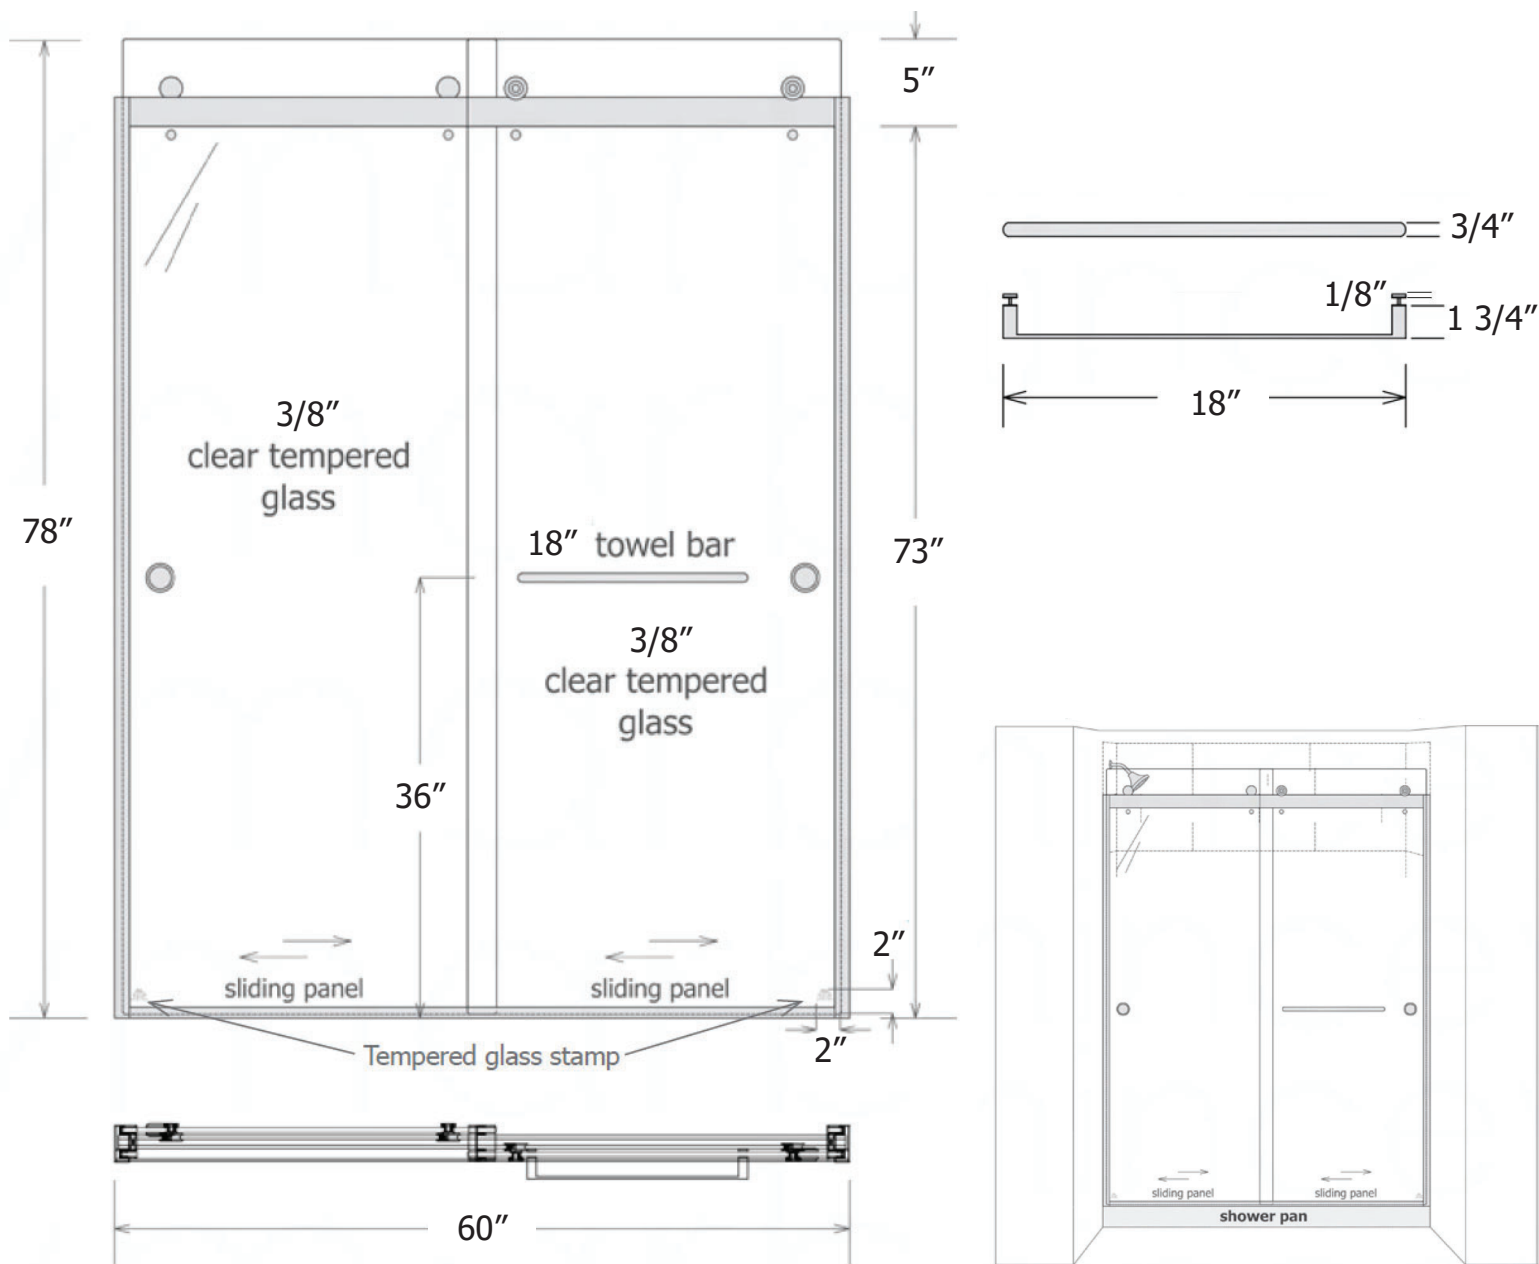

PRODUCT SPECIFICATIONS

MADBP: Madison Bypass Barn Shower Door

STANDARD FEATURES

- Frameless shower door
- Tempered glass
- Customizable

RECOMMENDED USE

- For use with showers with 3" wide curb
- Tubs with 3" wide ledge

WIDTH 60"

CLEARANCE HEIGHT 73"

GLASS THICKNESS 10mm (3/8")

GLASS TYPE Clear

STANDARD HARDWARE Barn Style Rollers and 1 - 18" towel bar with 2 finger pucks

HARDWARE OPTIONS Contact your Mincey Sales Representative for more information on available hardware options.

770-532-0451

WE'RE HERE TO HELP

Request a product sample, color sample or get a quote.

sales@minceymarble.com
samples@minceymarble.com

Note: These measurements are based on a standard 60" w x 78" h Door. The Madison Bypass Door heights and widths are variable and can be ordered to fit specific project requirements. Please include your project specific w x h measurements when placing your order.

Note: The Madison Bypass Barn Door Enclosure is also available for tubs. Tub must have a minimum 3" wide ledge for door frame installation.

REV: 10.25.21