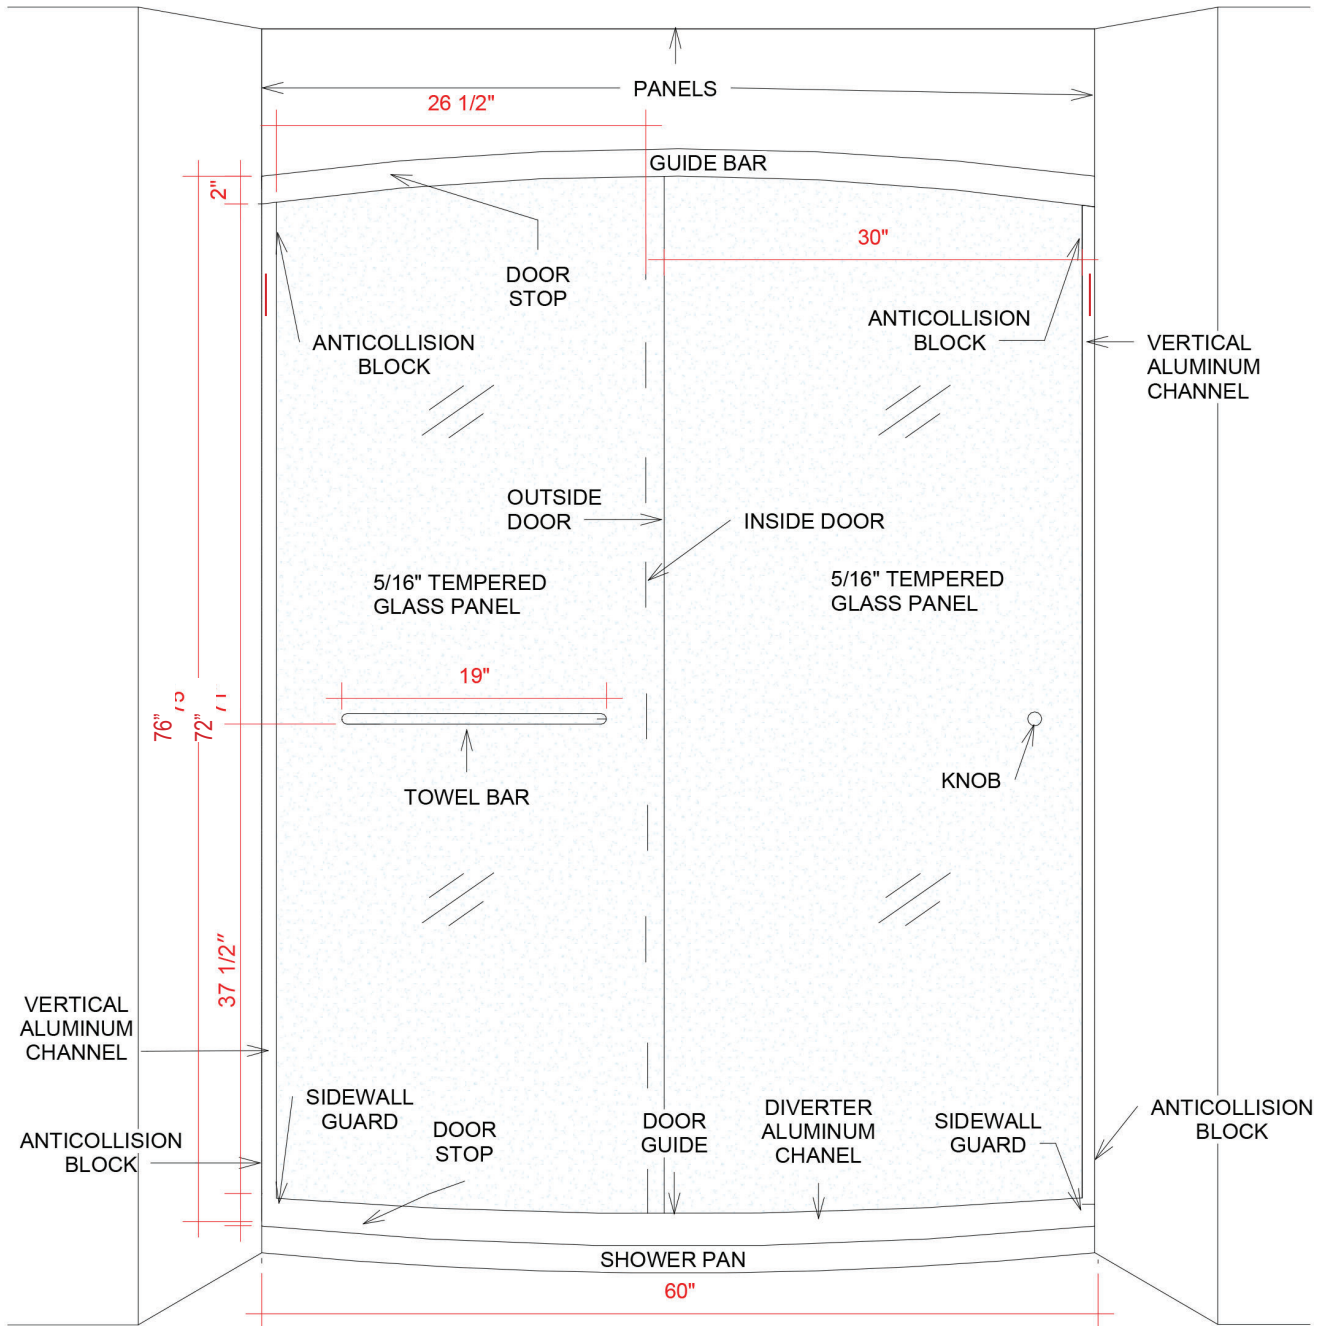

PRODUCT SPECIFICATIONS

BRUBF: Brunswick Bowfront Shower Door

STANDARD FEATURES

- Frameless shower door
- Tempered glass
- Curved design for more room in the shower
- Recommended: pair with the 30-36 x 60 Curved Front Renovation Shower Pan

RECOMMENDED USE

- Showers with at least 3" wide curb

ITEM NUMBER

- BRUBF6-607608CPL

TECHNICAL SPECIFICATIONS

MODEL Brunswick Bow Front Door

DOOR STYLE Frameless Bow Front

TYPE 1- sliding panel and 1- fixed panel. Reversible- no need to specify lefts and rights

HEIGHT 76"

WIDTH 60"

CLEARANCE HEIGHT 72"

GLASS THICKNESS 8mm (5/16")

GLASS TYPE Clear or Frosted

STANDARD HARDWARE 1- 19" towel bar, 1- back to back knob

HARDWARE OPTIONS Contact your Mincey Sales Representative for more information on available hardware options.

M-F: 8:00 am - 5:00 pm
Eastern

770-532-0451

WE'RE HERE TO HELP

Request a product sample, color sample or get a quote.

sales@minceymarble.com
samples@minceymarble.com

*Shower pan must have a minimum 3" wide curb for door frame installation centered on the curb.