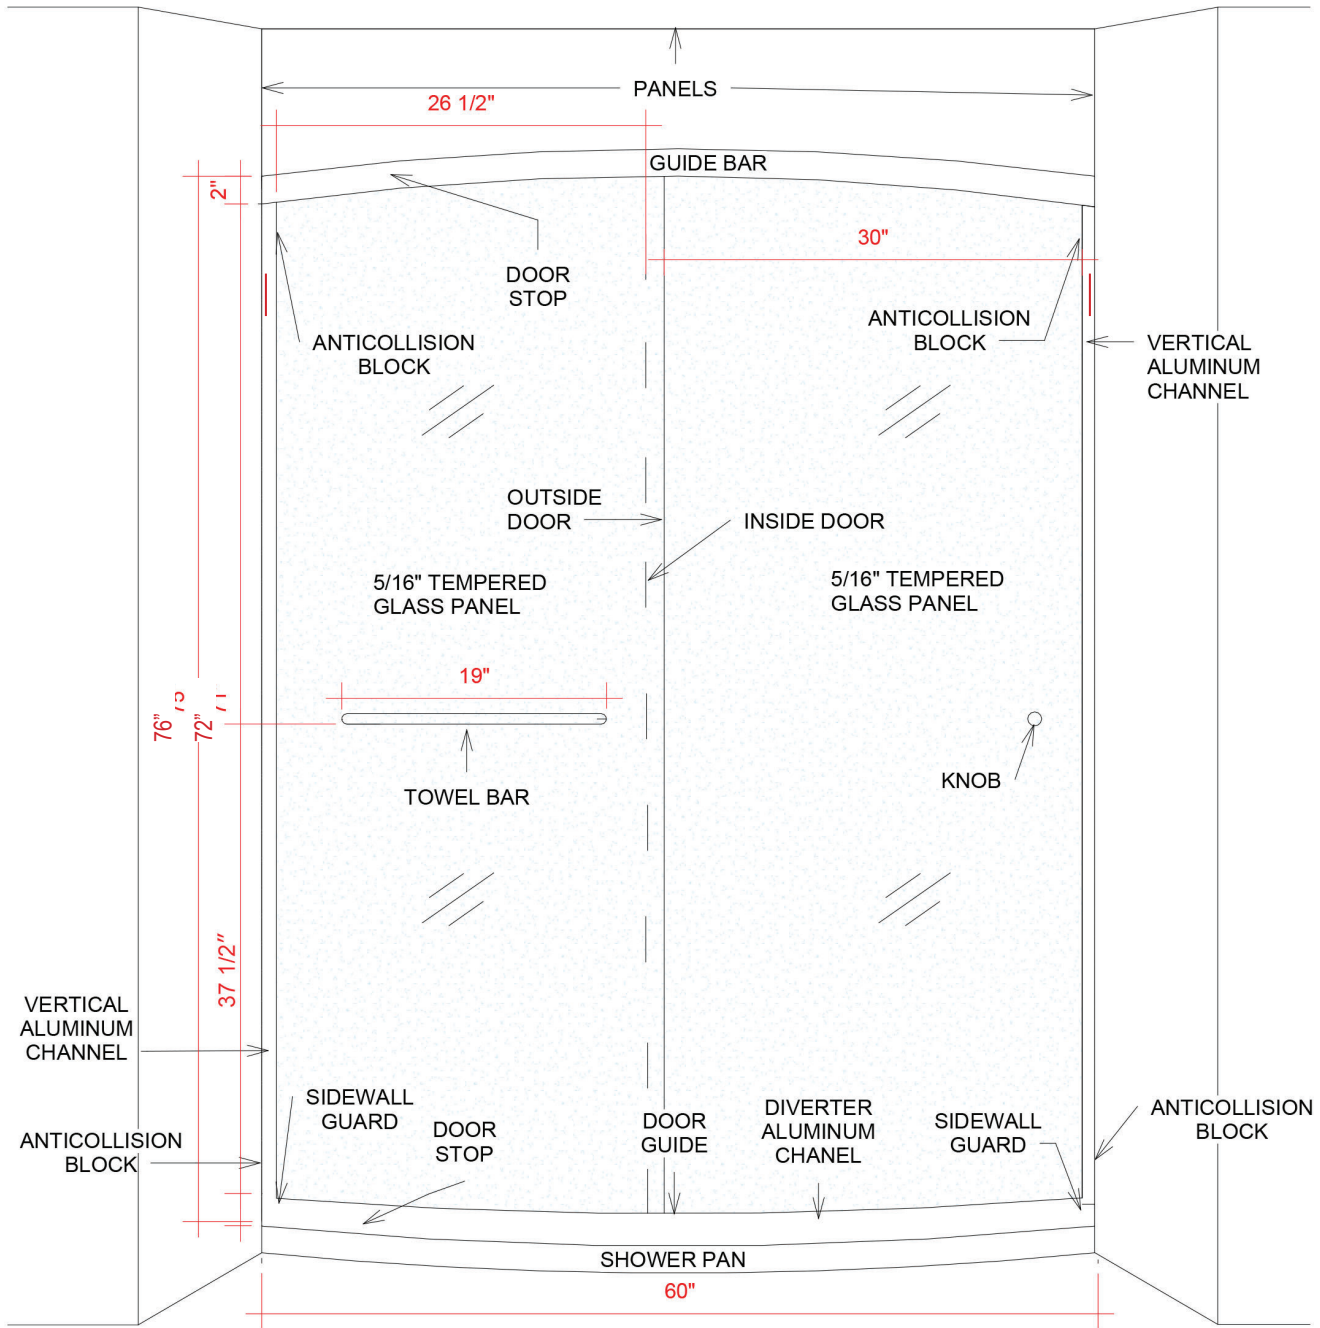

PRODUCT SPECIFICATIONS

BRUBF: Brunswick Bowfront Shower Door

STANDARD FEATURES

- Frameless shower door
- Tempered glass
- Curved design for more room in the shower
- Recommended: pair with the 30-36 x 60 Curved Front Renovation Shower Pan

RECOMMENDED USE

- Showers with at least 3" wide curb

ITEM NUMBER

- BRUBF6-607608CPL

TECHNICAL SPECIFICATIONS

MODEL Brunswick Bow Front Door

DOOR STYLE Frameless Bow Front

TYPE 1- sliding panel and 1- fixed panel. Reversible- no need to specify lefts and rights

HEIGHT 76"

WIDTH 60"

CLEARANCE HEIGHT 72"

GLASS THICKNESS 8mm (5/16")

GLASS TYPE Clear or Frosted

STANDARD HARDWARE 1- 19" towel bar, 1- back to back knob

HARDWARE OPTIONS Contact your Mincey Sales Representative for more information on available hardware options.

M-F: 8:00 am - 5:00 pm
Eastern

770-532-0451

WE'RE HERE TO HELP

Request a product sample, color sample or get a quote.

sales@minceymarble.com
samples@minceymarble.com

*Shower pan must have a minimum 3" wide curb for door frame installation centered on the curb.