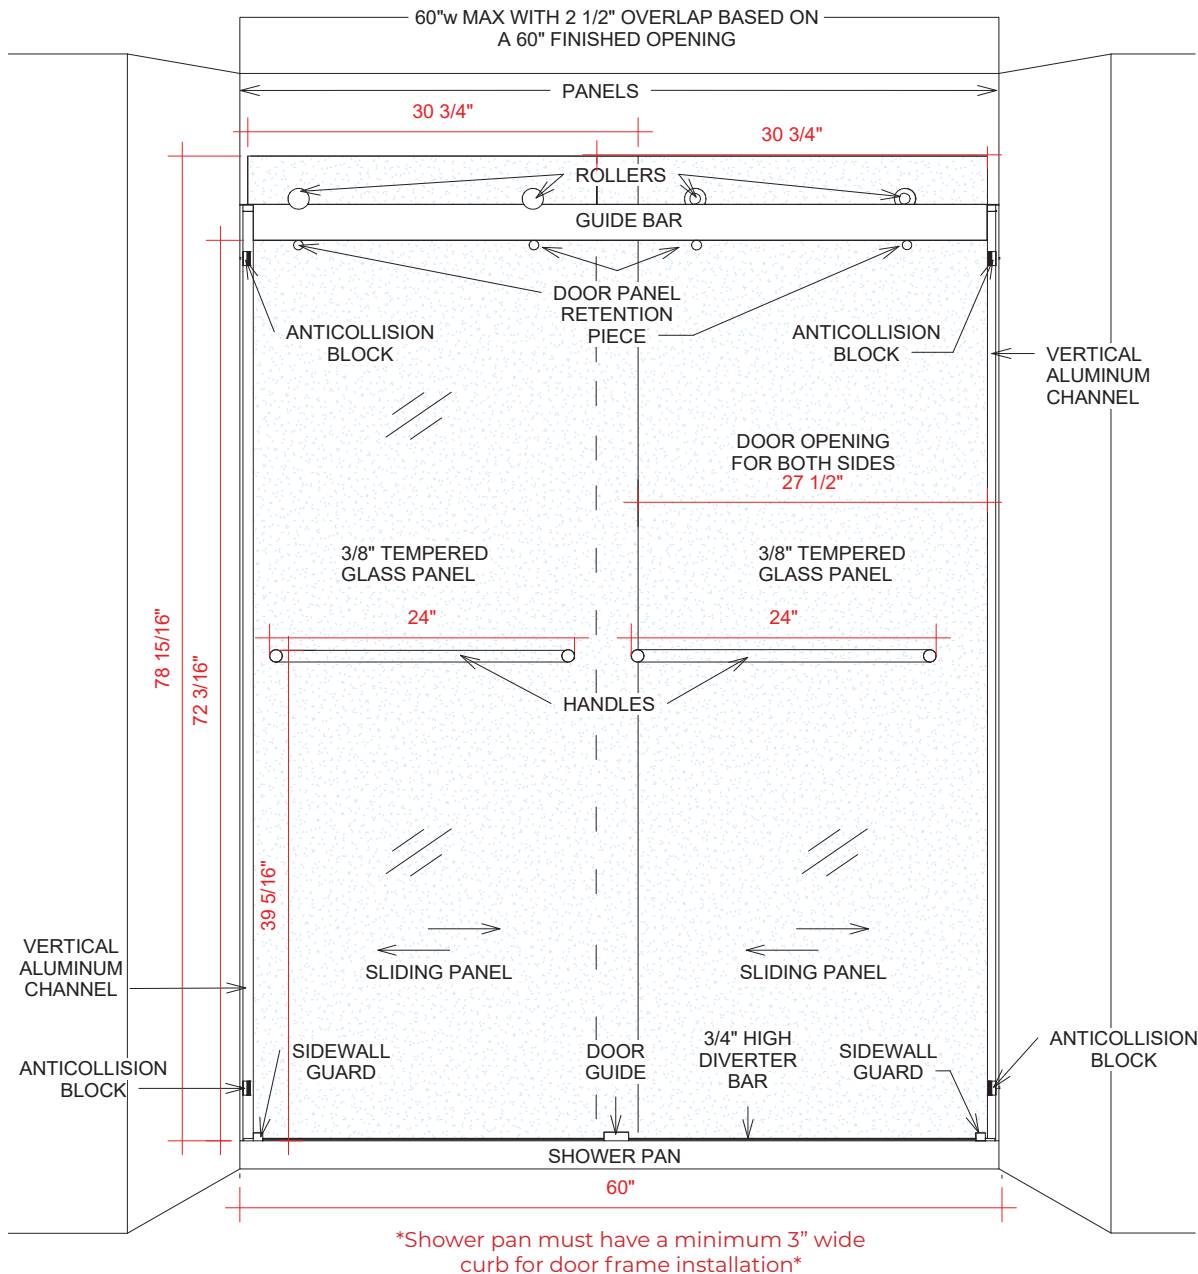

PRODUCT SPECIFICATIONS

ARZBP: Arezzo Bypass Barn Shower Door

STANDARD FEATURES

- Frameless shower door
- Tempered glass
- Customizable

RECOMMENDED USE

- For use with showers with 3" wide curb
- Tubs with 3" wide ledge

WIDTH *60"

CLEARANCE HEIGHT 72 3/16"

GLASS THICKNESS 10mm (3/8")

GLASS TYPE Clear or Frosted

STANDARD HARDWARE Barn Style Rollers and 2- 24" towel bars with finger pulls

HARDWARE OPTIONS Contact your Mincey Sales Representative for more information on available hardware options.

M-F: 8:00 am - 5:00 pm Eastern

770-532-0451

WE'RE HERE TO HELP

Request a product sample, color sample or get a quote.

sales@minceymarble.com
samples@minceymarble.com

Note: These measurements are based on a standard 60" w x 96" h enclosure. The Arezzo Enclosure heights and widths are variable and can be ordered to fit specific project requirements. Please include your project specific w x h measurements when placing your order.

Note: The Arezzo ByPass Enclosure is also available for tubs. Tub must have a minimum 3" wide ledge for door frame installation.

REV: 09.03.20