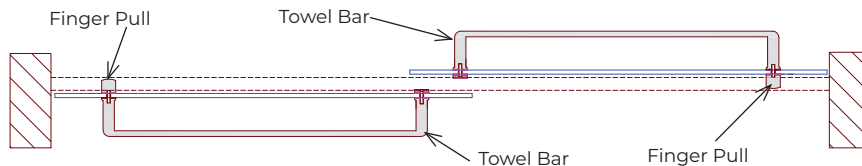

M-F: 8:00 am - 5:00 pm
Eastern

770-532-0451

WE'RE HERE TO HELP

Request a product sample, color sample or get a quote.

sales@minceymarble.com
samples@minceymarble.com

Note: These measurements are based on a standard 60" w x 96" h enclosure. The Arezzo Enclosure heights and widths are variable and can be ordered to fit specific project requirements. Please include your project specific w x h measurements when placing your order.

Note: The Arezzo ByPass Enclosure is also available for tubs. Tub must have a minimum 3" wide ledge for door frame installation.

REV: 09.03.20