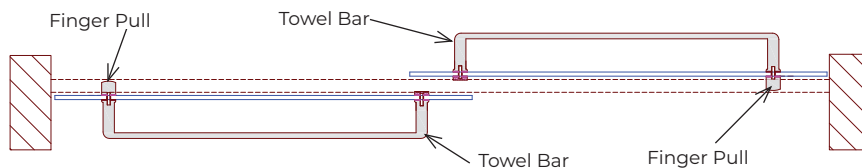

M-F: 8:00 am - 5:00 pm Eastern

770-532-0451

WE'RE HERE TO HELP

Request a product sample, color sample or get a quote.

sales@minceymarble.com
samples@minceymarble.com

Note: These measurements are based on a standard 60" w x 96" h enclosure. The Arezzo Enclosure heights and widths are variable and can be ordered to fit specific project requirements. Please include your project specific w x h measurements when placing your order.

Note: The Arezzo ByPass Enclosure is also available for tubs. Tub must have a minimum 3" wide ledge for door frame installation.

REV: 09.03.20