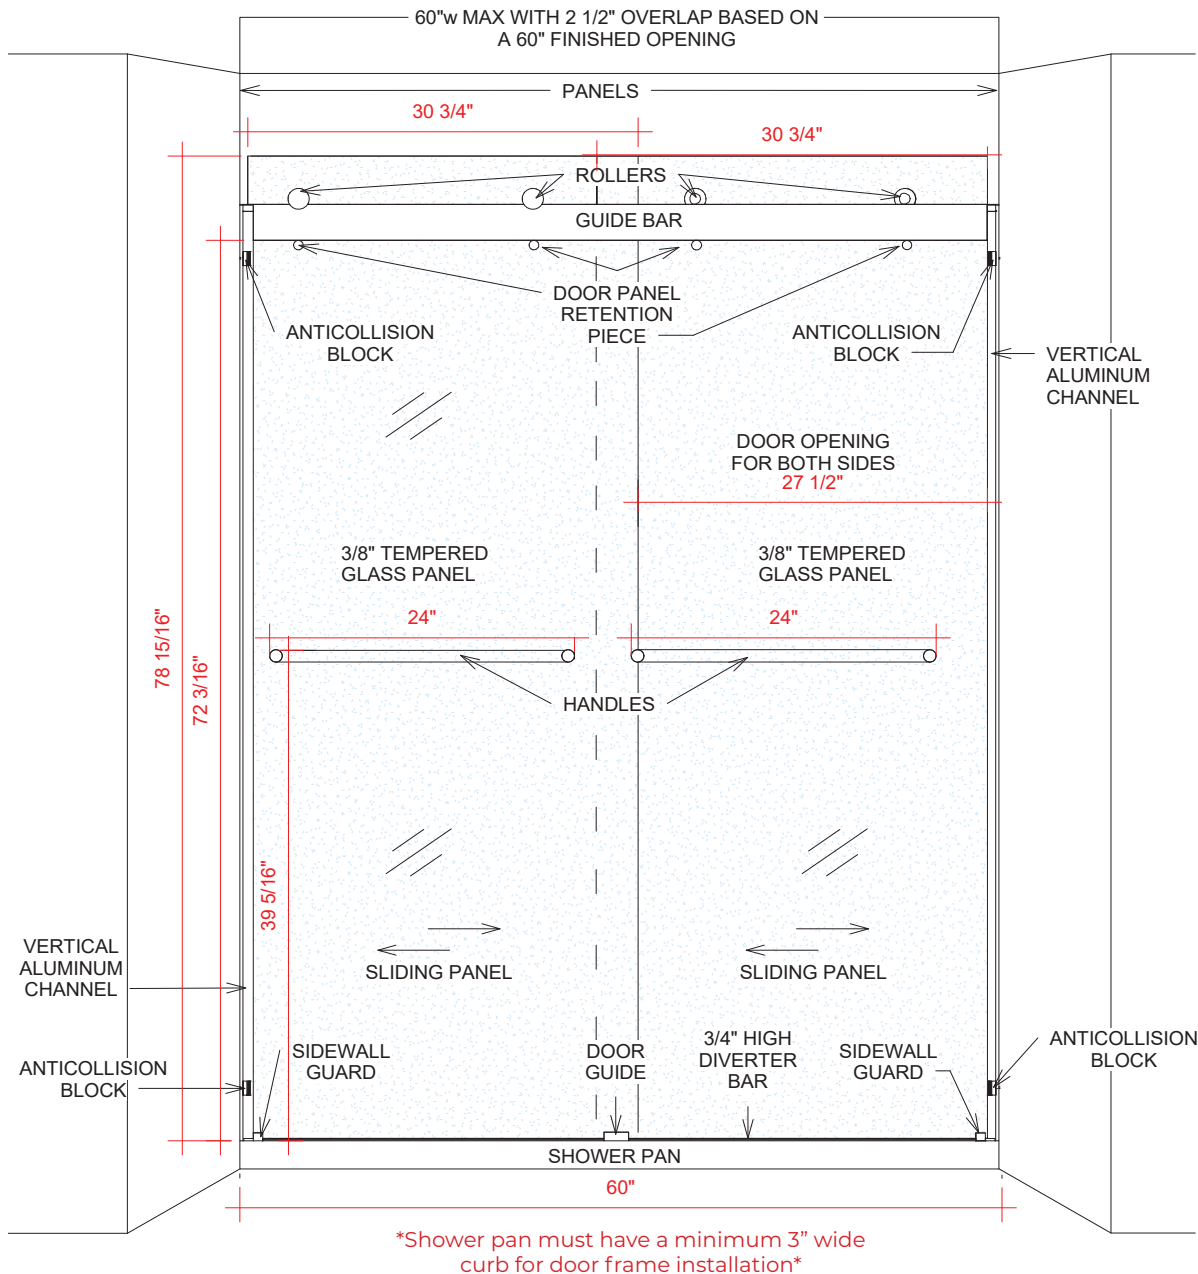

PRODUCT SPECIFICATIONS

ARZBP: Arezzo Bypass Barn Door

STANDARD FEATURES

- Frameless
- Tempered glass
- Customizable

RECOMMENDED USE

- For use with showers with 3" wide curb
- Tubs with 3" wide ledge

ITEM NUMBER

WIDTH *60"

CLEARANCE HEIGHT 72 3/16"

GLASS THICKNESS 10mm (3/8")

GLASS TYPE Clear or Frosted

STANDARD HARDWARE Barn Style Rollers and 2- 24" towel bars with finger pulls

HARDWARE OPTIONS Contact your Mincey Sales Representative for more information on available hardware options.

M-F: 8:00 am - 5:00 pm
Eastern

770-532-0451

WE'RE HERE TO HELP

Request a product sample, color sample or get a quote.

sales@minceymarble.com
samples@minceymarble.com

Note: These measurements are based on a standard 60" w x 96" h enclosure. The Arezzo Enclosure heights and widths are variable and can be ordered to fit specific project requirements. Please include your project specific w x h measurements when placing your order.

Note: The Arezzo ByPass Enclosure is also available for tubs. Tub must have a minimum 3" wide ledge for door frame installation.

REV: 09.03.20