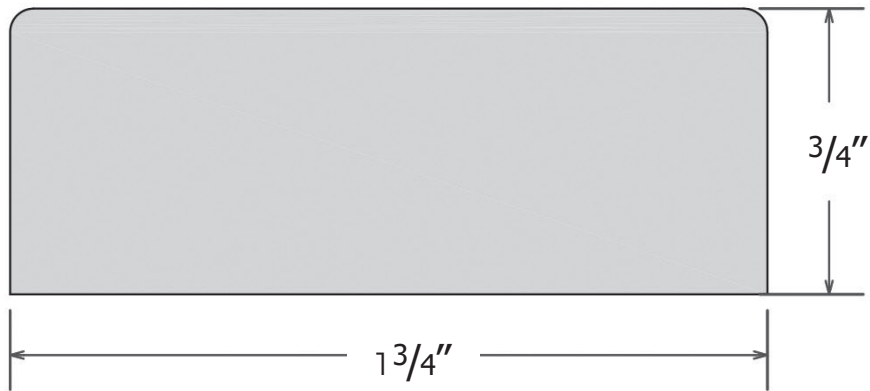

PRODUCT SPECIFICATIONS

TR-11: 2 x 98 x 3/4 Textured Double Radius Trim

STANDARD FEATURES

- Textured finish
- Standard edges
- Solid one-piece construction
- Seamless
- Permanently sealed surface
- Extremely sanitary
- Will not mold or mildew
- Easy to install
- Made in the U.S.A.

RECOMMENDED USE

- Edge trim for tub and shower panel systems

ITEM NUMBER

- TR-11 Textured Finish

TECHNICAL SPECIFICATIONS

| | |
|------------|-----------------------------------|
| MODEL | TR-11 |
| DIMENSIONS | 1 3/4" wide, 3/4" thick, 98" long |
| FINISH | Textured Matte |
| STANDARD | Mincey Classic™ |

COLORS

| | |
|------------|------|
| ALMOND | 7800 |
| BONE | 7670 |
| CREAM | 7400 |
| IVORY | 7300 |
| WHITE | 2250 |
| LIGHT GRAY | 7256 |
| PUTTY | 7000 |

SPECIAL NOTES

- *For use with the Old World Classic Series panel systems only

CONTACT OUR SALES STAFF

M-F: 8:00 am - 5:00 pm
Eastern

770-532-0451

WE'RE HERE TO HELP

Request a product sample, color
sample or get a quote.

sales@minceymarble.com
samples@minceymarble.com

TR-11

REV: 06.07.21