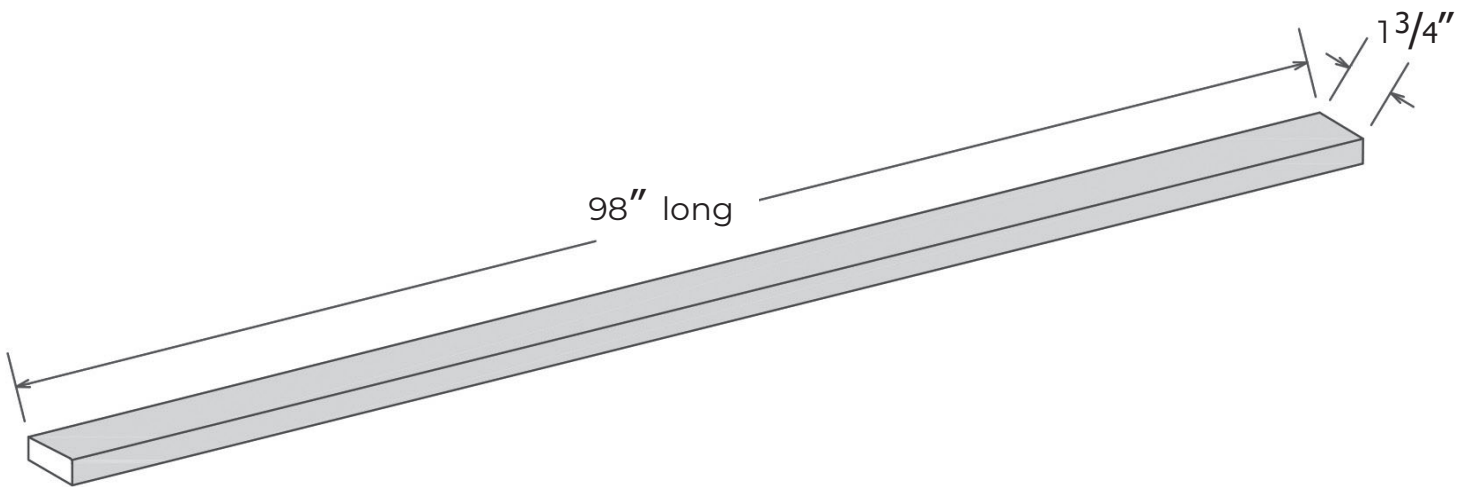

TR-11

REV: 06.07.21