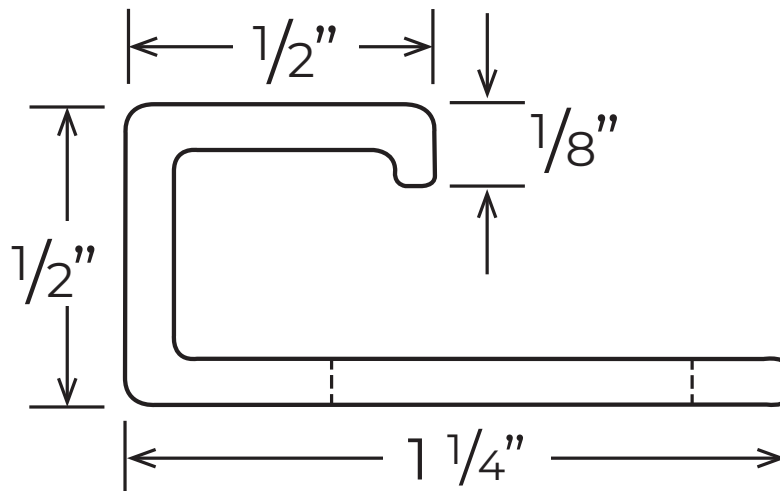

**PRODUCT SPECIFICATIONS**

**TR-08: 1/2 Metal Trim for Return Wall**

**STANDARD FEATURES**

- Metal trim
- Solid, smooth finish
- Rounded edges
- Easy to install

**RECOMMENDED USE**

- Edge trim for tub and shower panel systems, return walls, accent panels

**ITEM NUMBER**

- TR-08

**TECHNICAL SPECIFICATIONS**

MODEL TR-08

DIMENSIONS 1 1/4" wide, 1/2" thick, 1/2" side edge, 1/8" lip, 96" long

FINISH Polished Chrome

**CONTACT OUR SALES STAFF**

M-F: 8:00 am - 5:00 pm  
Eastern

**770-532-0451**

**WE'RE HERE TO HELP**

Request a product sample, color sample or get a quote.

**sales@minceymarble.com**  
**samples@minceymarble.com**

TR-08

REV: 09.17.20