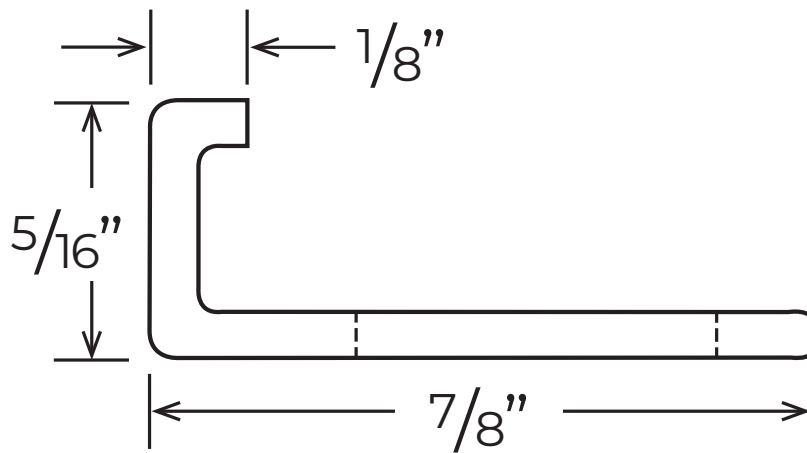

TR-07

REV: 09.17.20