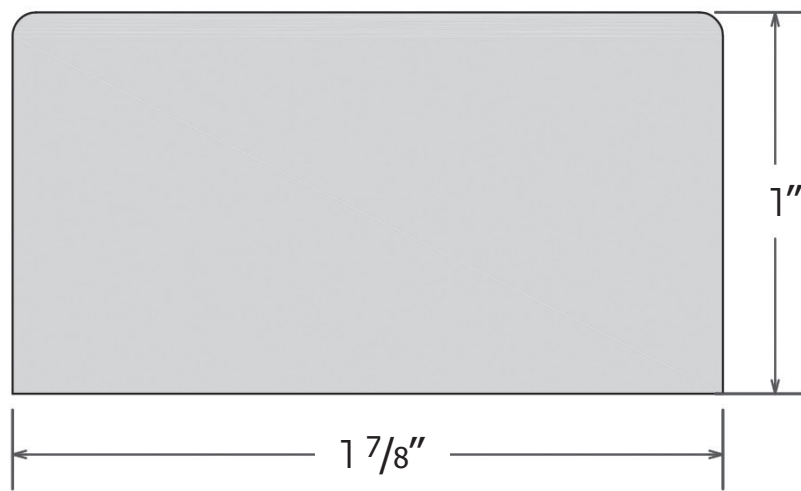

TR-06

REV: 05.19.21