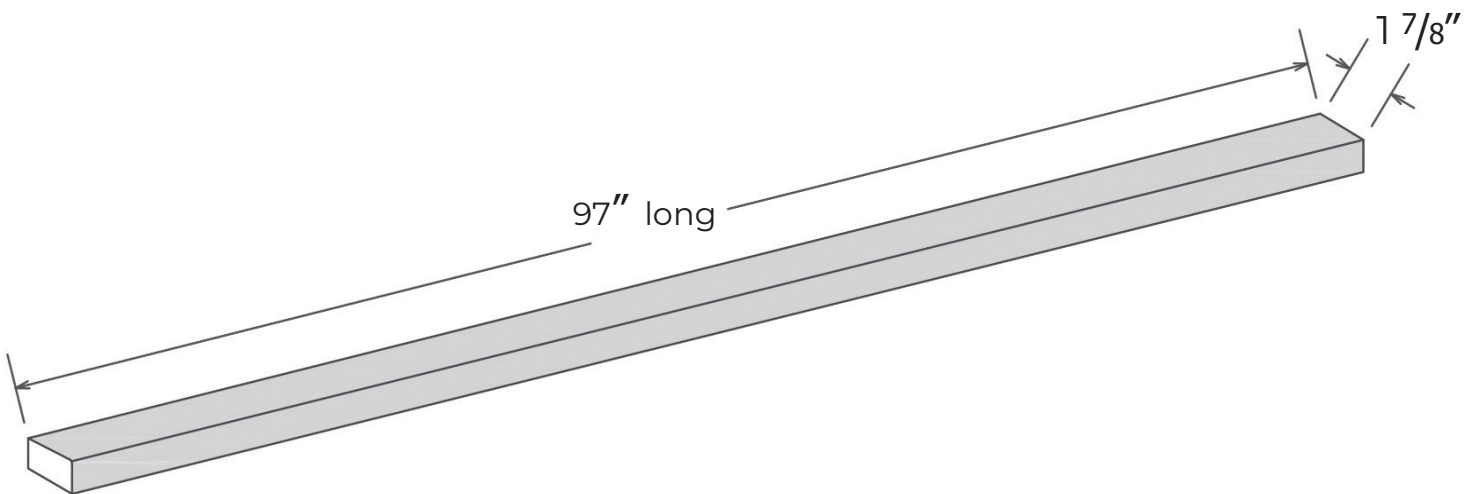

TR-06

REV: 05.19.21