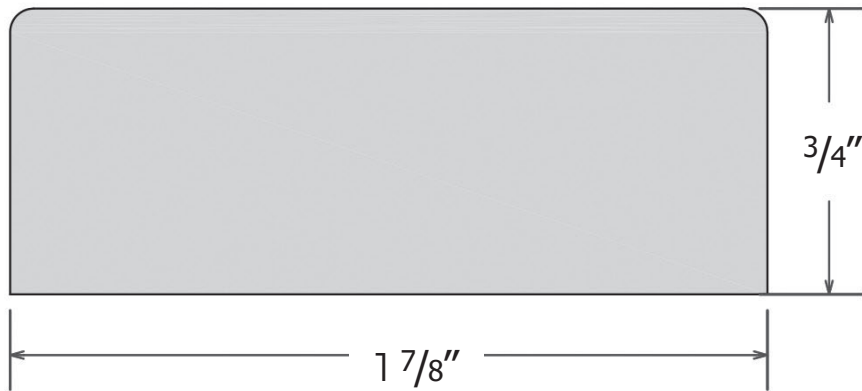

TR-05

REV: 05.19.21