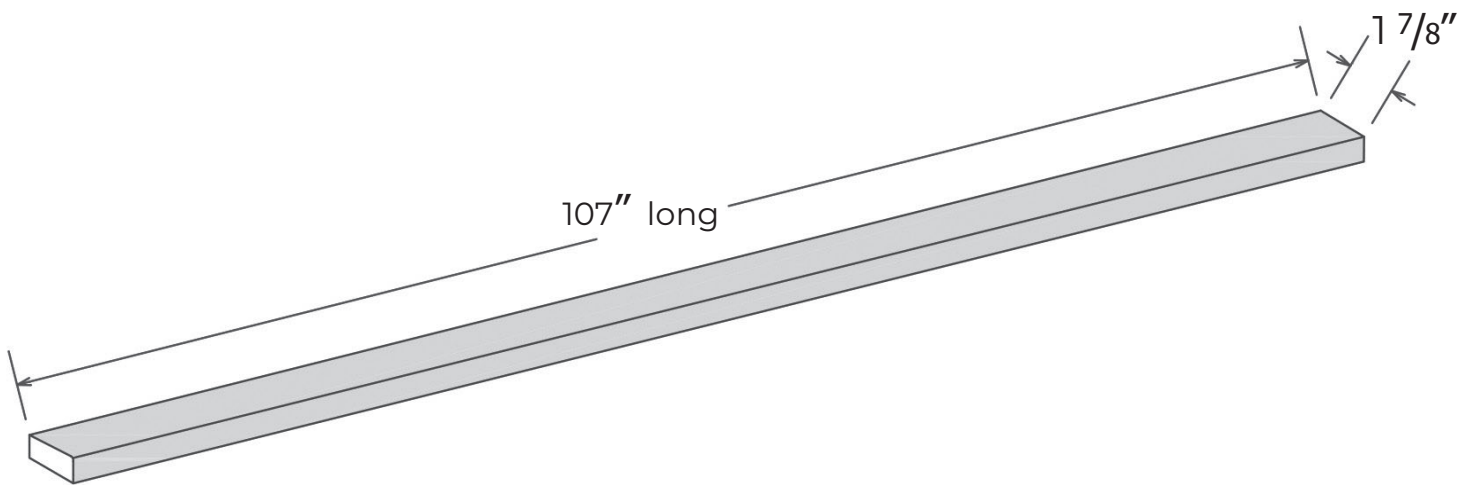

TR-05

REV: 05.19.21