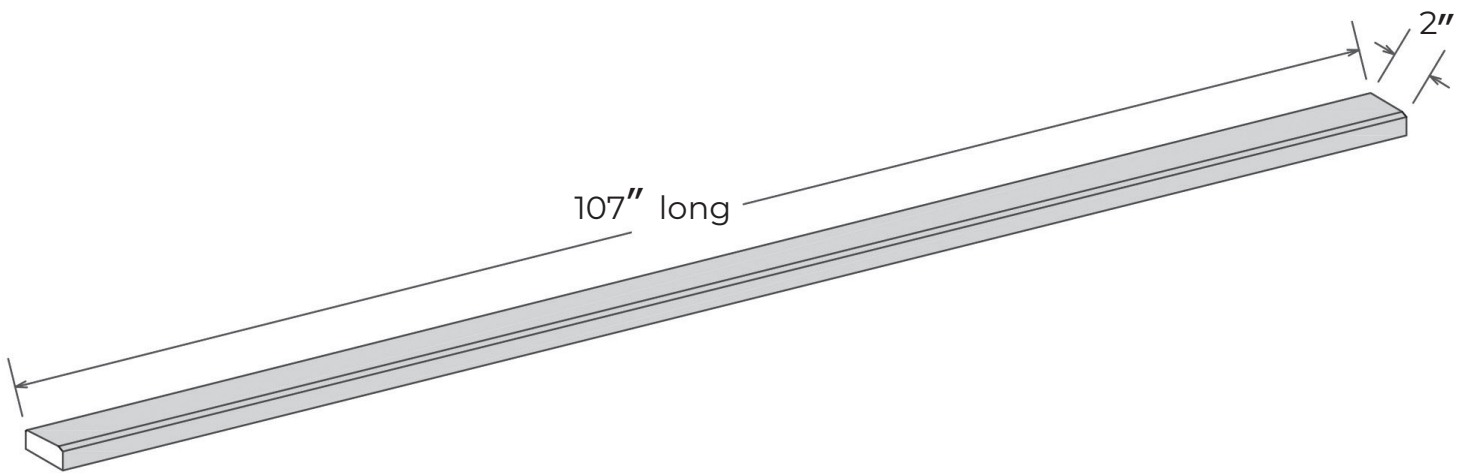

TR-03

REV: 05.19.21