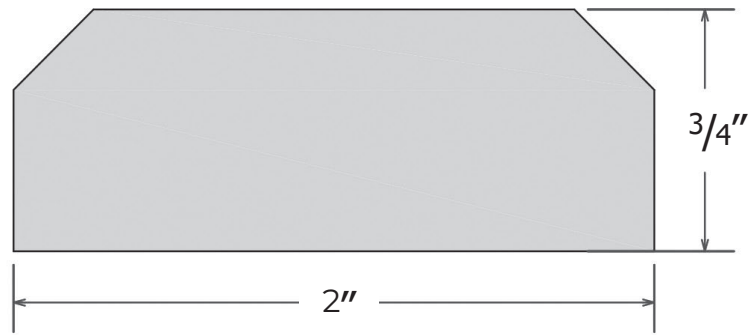

TR-03

REV: 05.19.21