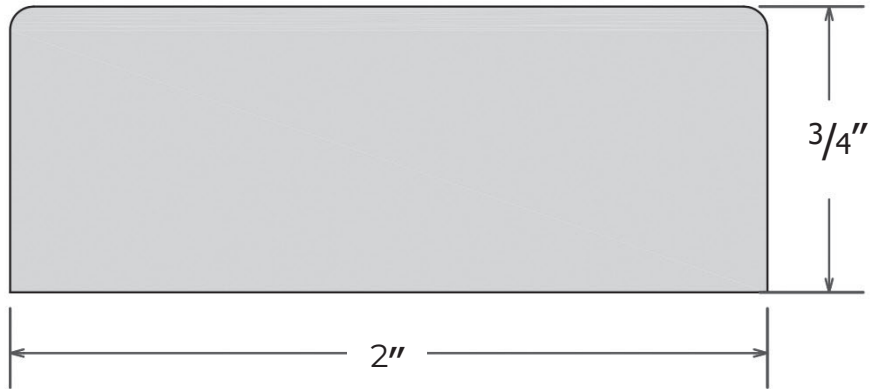

TR-02

REV: 05.19.21