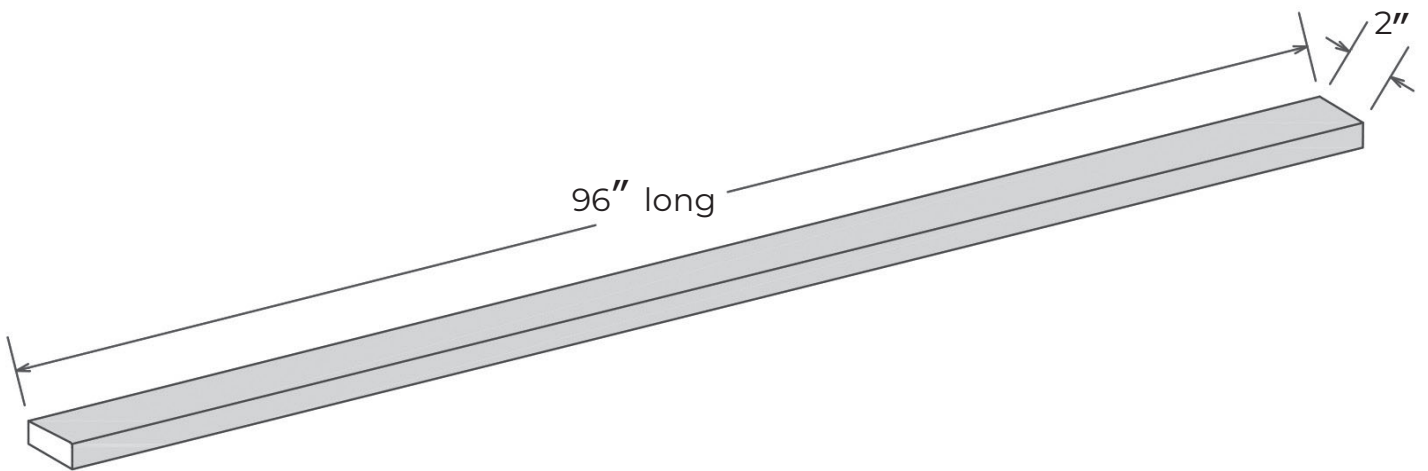

TR-02

REV: 05.19.21