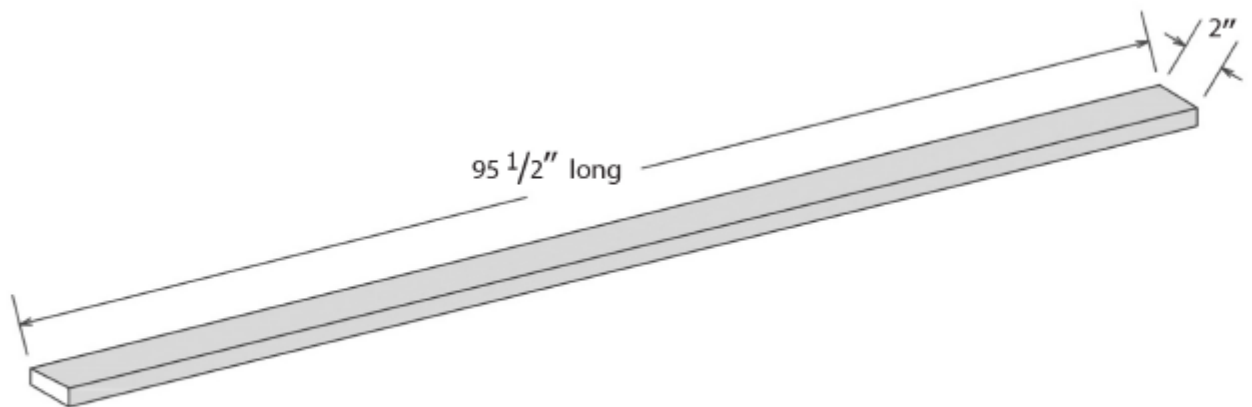

TR-01

Revision: 08/2023