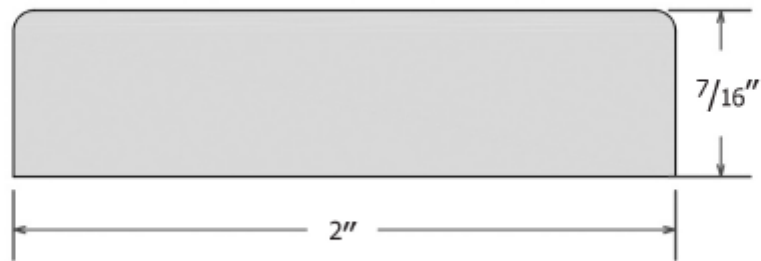

PRODUCT SPECIFICATIONS

TR-01: 2 x 95 x 7/16 Double Radius Trim

STANDARD FEATURES

- Smooth finish
- Double radius edges
- Solid one-piece construction
- Seamless
- Permanently sealed surface
- Extremely sanitary
- Will not mold or mildew
- Easy to install
- Easy to maintain
- Made in the U.S.A.

RECOMMENDED USE

- Seam trim for tub and shower panel systems

ITEM NUMBER

- TR-01

TECHNICAL SPECIFICATIONS

MODEL TR-01

SIZE 2" wide, 7/16" thick, 95 1/2" long

FINISH Matte or Gloss

PUTTY 7000

CONTACT OUR SALES STAFF

M-F: 8:00 am - 5:00 pm
Eastern

770-532-0451

WE'RE HERE TO HELP

Request a product sample, color
sample or get a quote.

sales@minceymarble.com
samples@minceymarble.com

TR-01