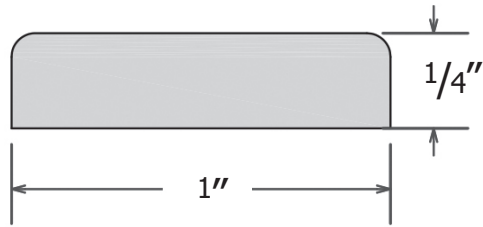

TR-.25

REV: 05.19.21