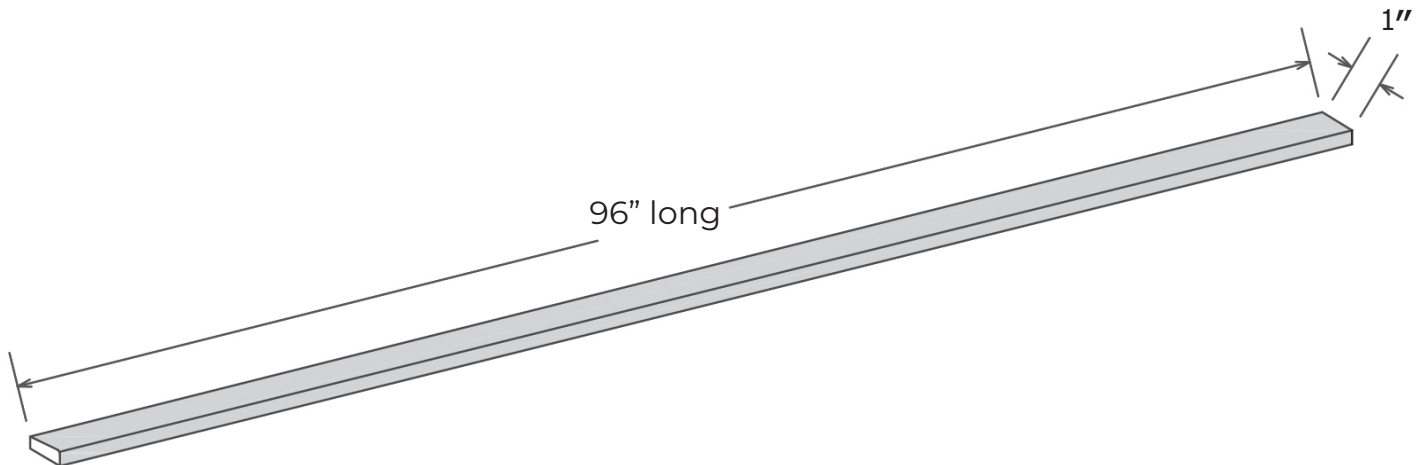

TR-.25

REV: 05.19.21