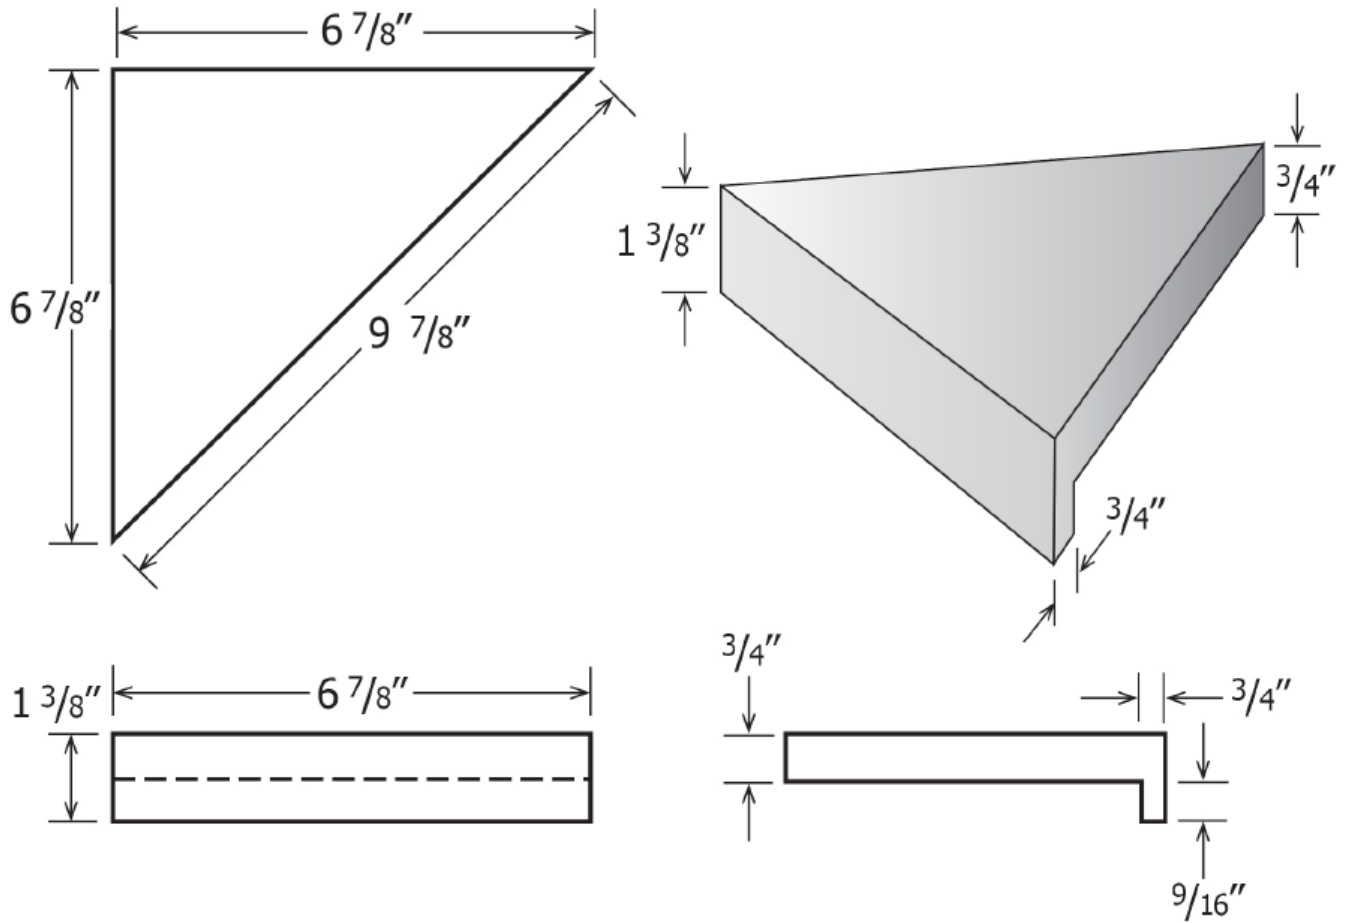

Revision: 08/2023