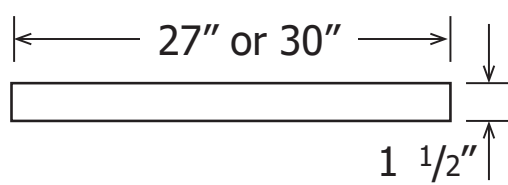

SS-03-30

Standoffs with Wingits, without blocking

Standoff with Wingit