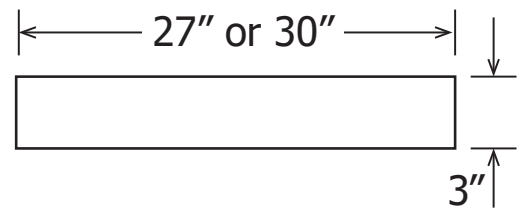

SS-03-30

Standoffs with Wingits, without blocking

Standoff with Wingit