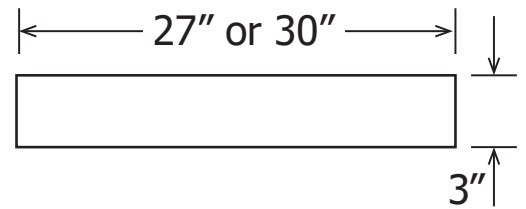

SS-03-27

Standoffs with Wingnuts,
without blocking

Standoff with Wingnut