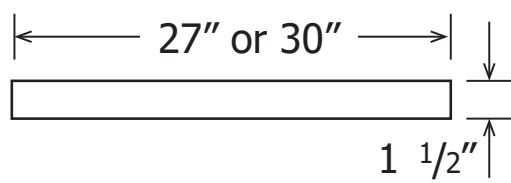

SS-03-27

Standoffs with Wingnuts,
without blocking

Standoff with Wingnut