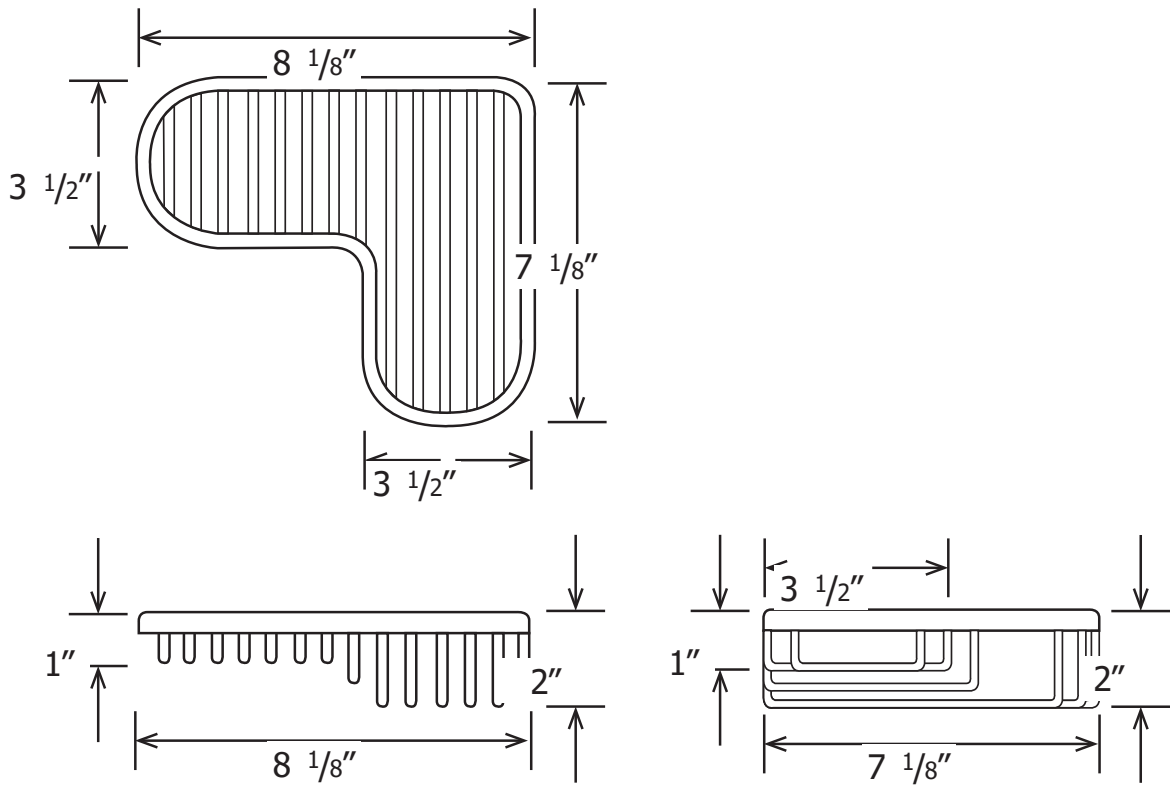

#### TECHNICAL SPECIFICATIONS

|        |                          |
|--------|--------------------------|
| MODEL  | SD-08                    |
| TYPE   | Corner Mount             |
| SIZE   | 8 1/8" x 7 1/8" x 3 1/2" |
| FINISH | Polished                 |
| HEIGHT | 2"                       |

#### WE'RE HERE TO HELP

Request a product sample, color  
sample or get a quote.

**sales@minceymarble.com**  
**samples@minceymarble.com**

SD-08

Mounting Locations:\*

Note: Drill locations in dish may vary so check each dish before drilling. Add a daub of 100% silicone into screw holes under chrome screw cap. Mounting hardware is included.