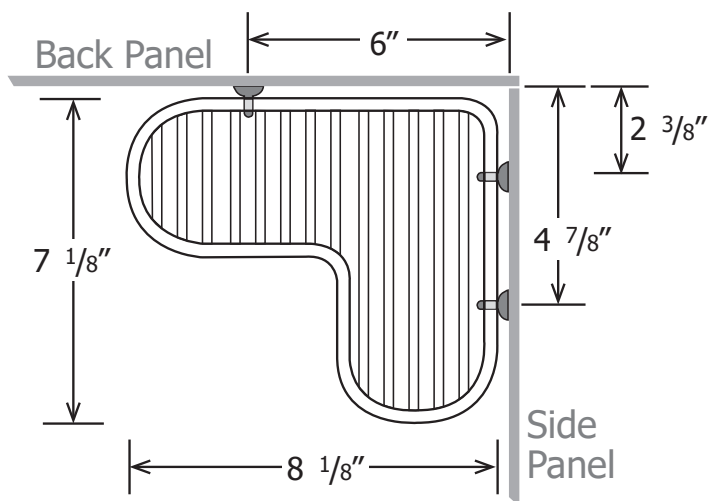

#### TECHNICAL SPECIFICATIONS

|        |                          |
|--------|--------------------------|
| MODEL  | SD-08                    |
| TYPE   | Corner Mount             |
| SIZE   | 8 1/8" x 7 1/8" x 3 1/2" |
| FINISH | Polished                 |
| HEIGHT | 2"                       |

#### WE'RE HERE TO HELP

Request a product sample, color  
sample or get a quote.

**sales@minceymarble.com**  
**samples@minceymarble.com**

SD-08

Mounting Locations:\*

Note: Drill locations in dish may vary so check each dish before drilling. Add a daub of 100% silicone into screw holes under chrome screw cap. Mounting hardware is included.