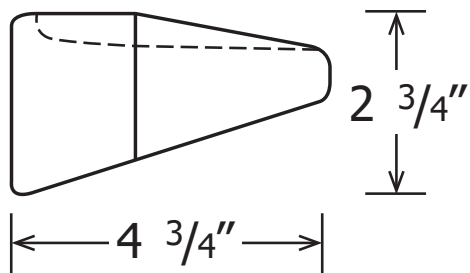

SD-02

REV: 09.17.20