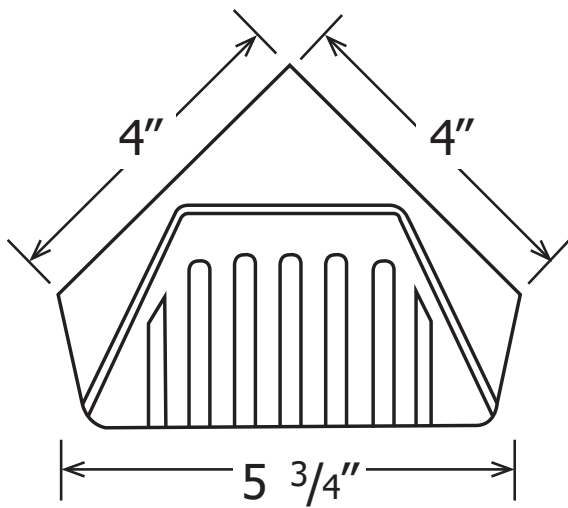

SD-02

REV: 09.17.20