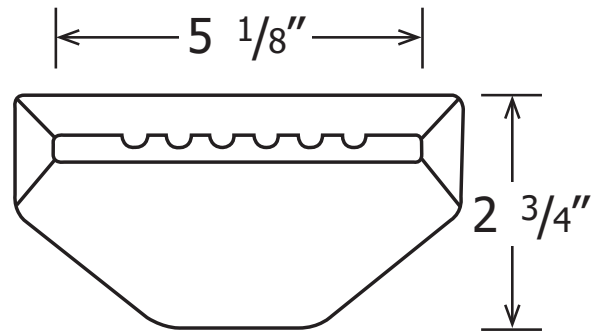

SD-02

REV: 09.17.20