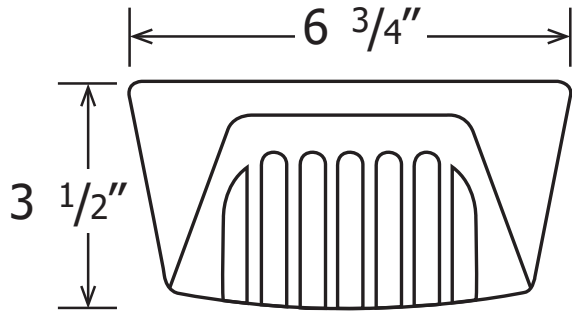

SD-01

REV: 09.17.20