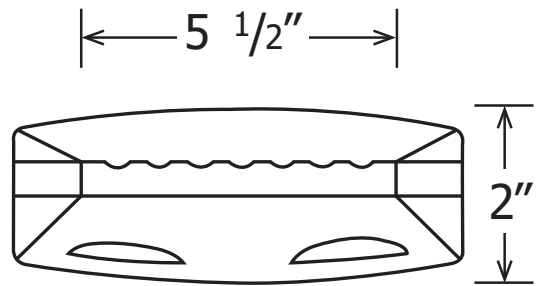

SD-01

REV: 09.17.20