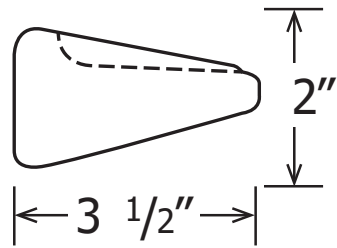

SD-01

REV: 09.17.20