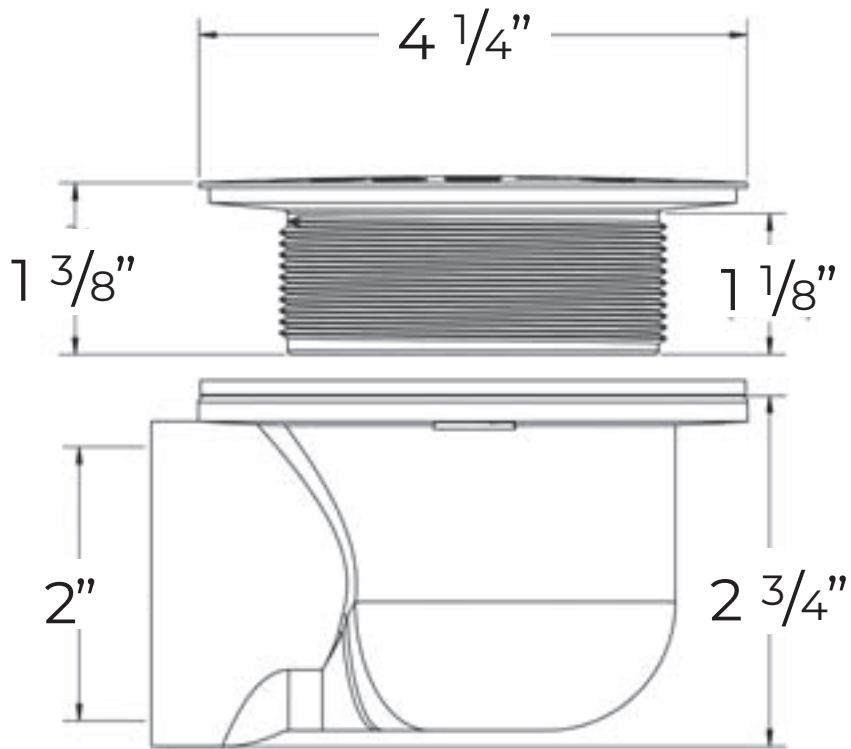

MM-LPS-020

REV: 09.17.20