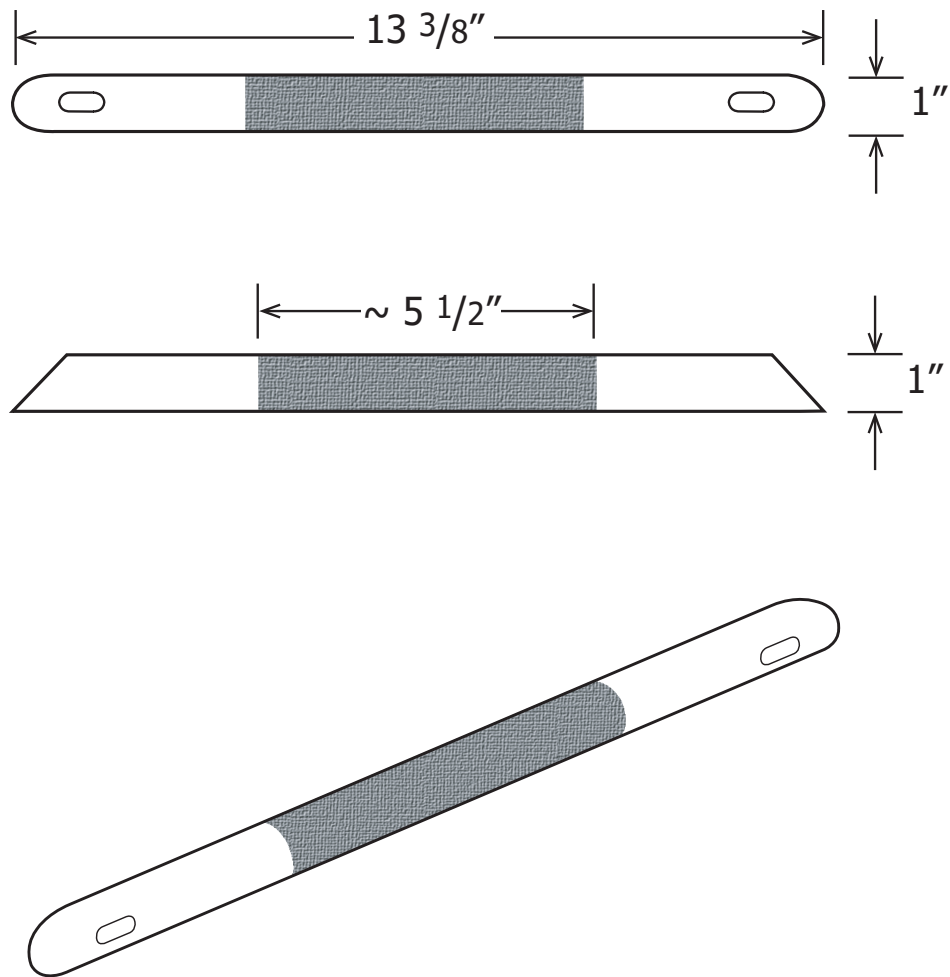

FR-11

REV: 09.17.20