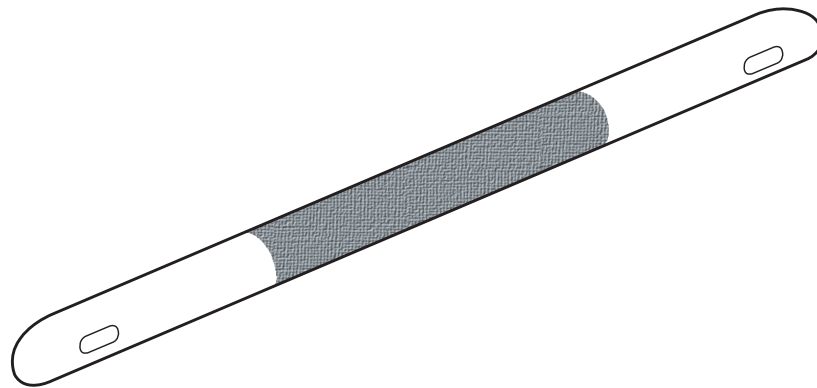

FR-10

REV: 09.17.20