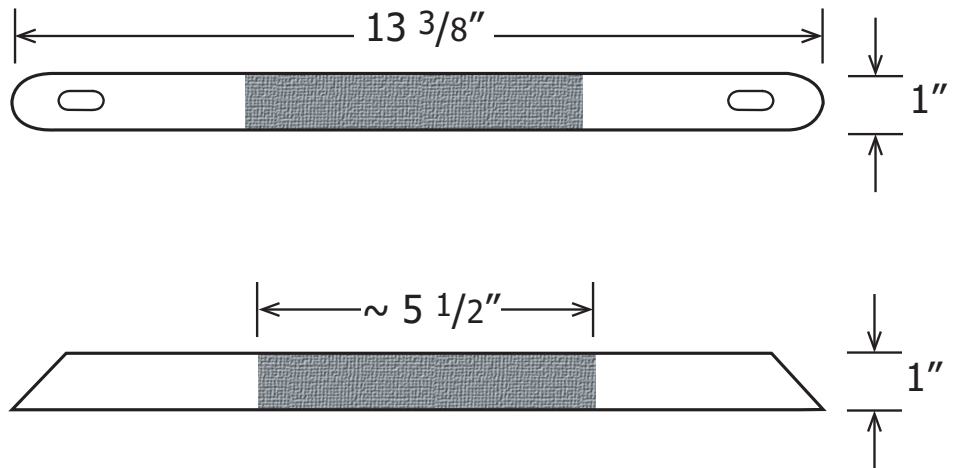

FR-10

REV: 09.17.20