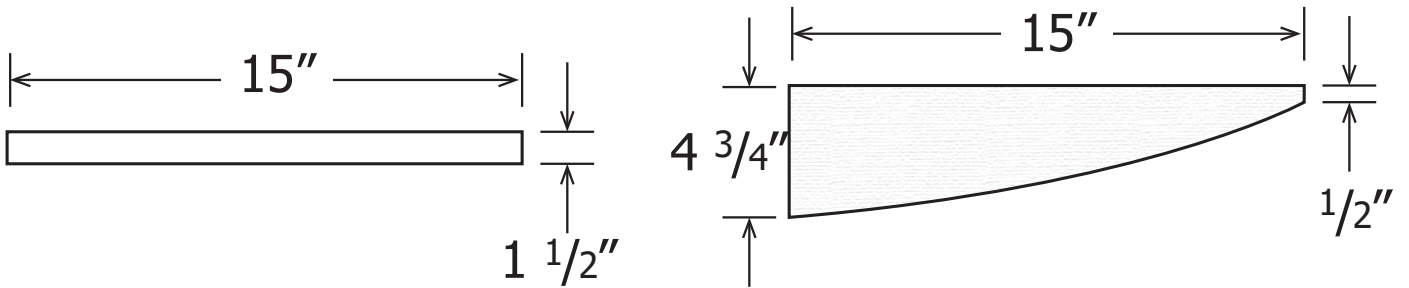

FR-05

REV: 09.17.20