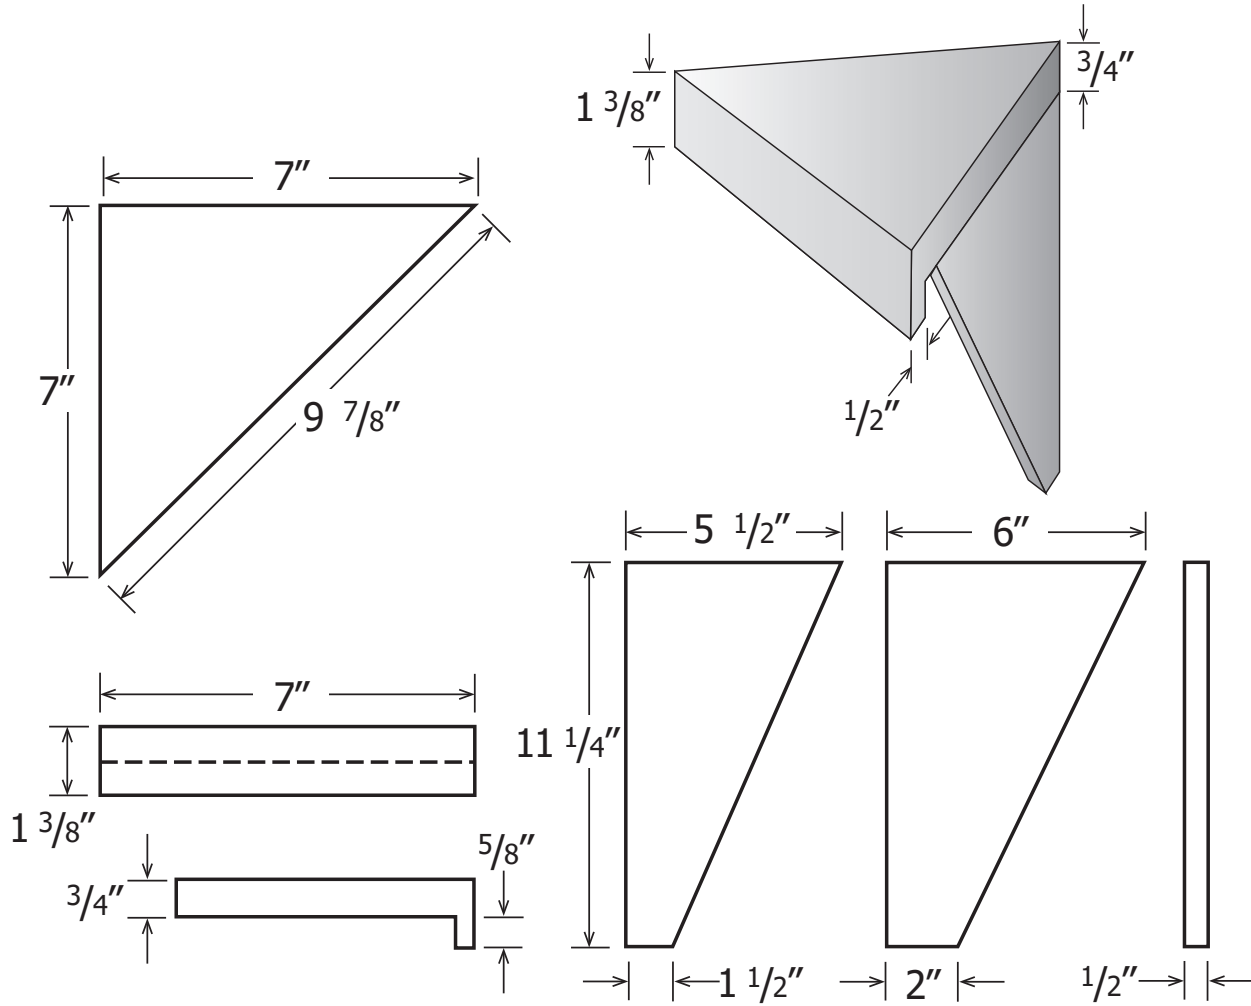

FR-04

REV: 09.17.20