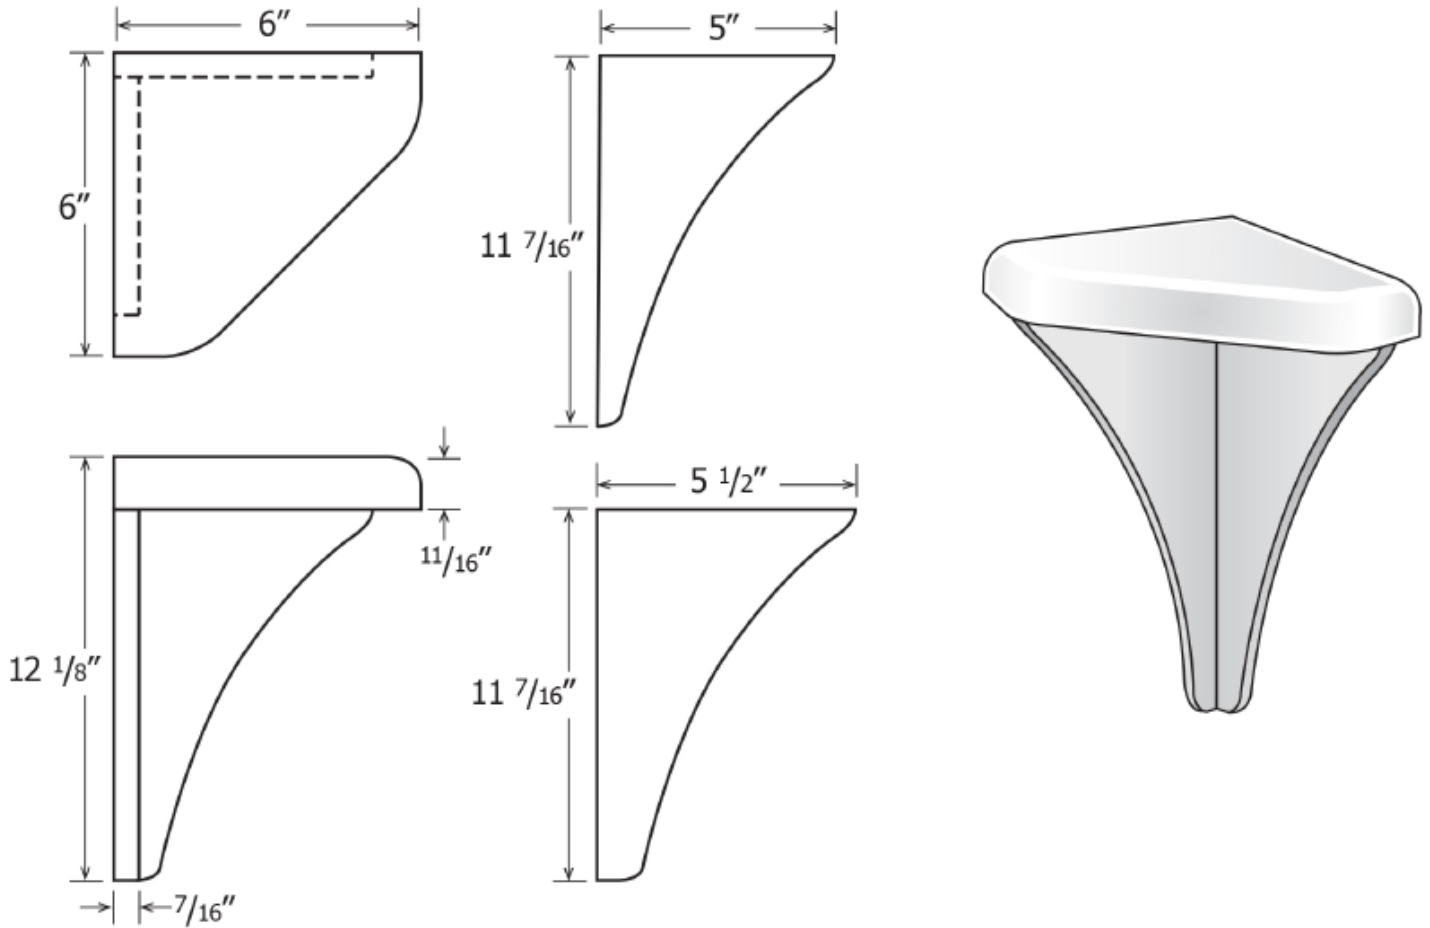

FR-02

*Supports have 1/8" down drafts for drainage.

Revision: 09/2023