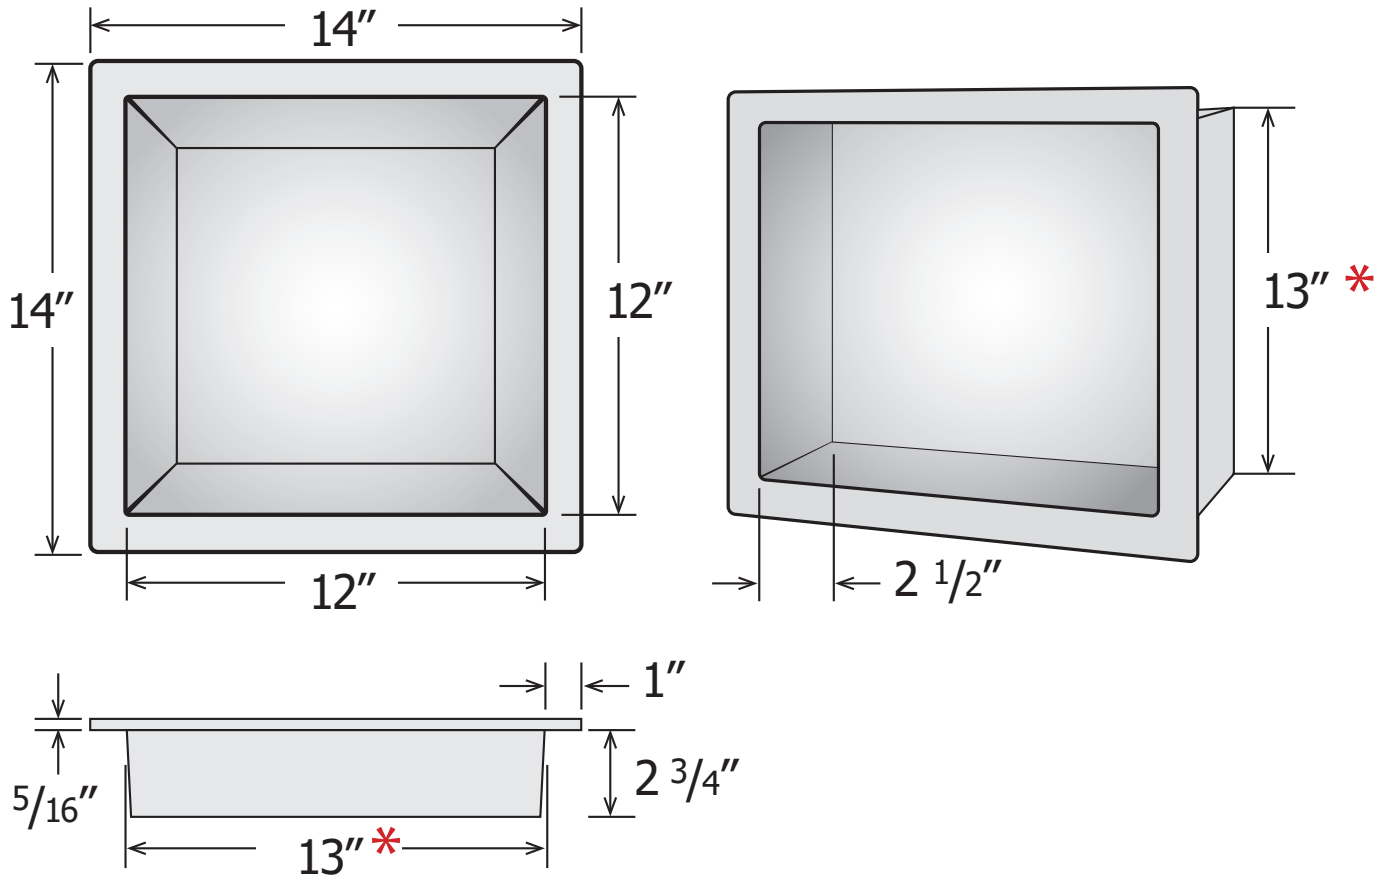

AN-09

* Rough Cut Out Dimensions Shown

REV: 09.17.20