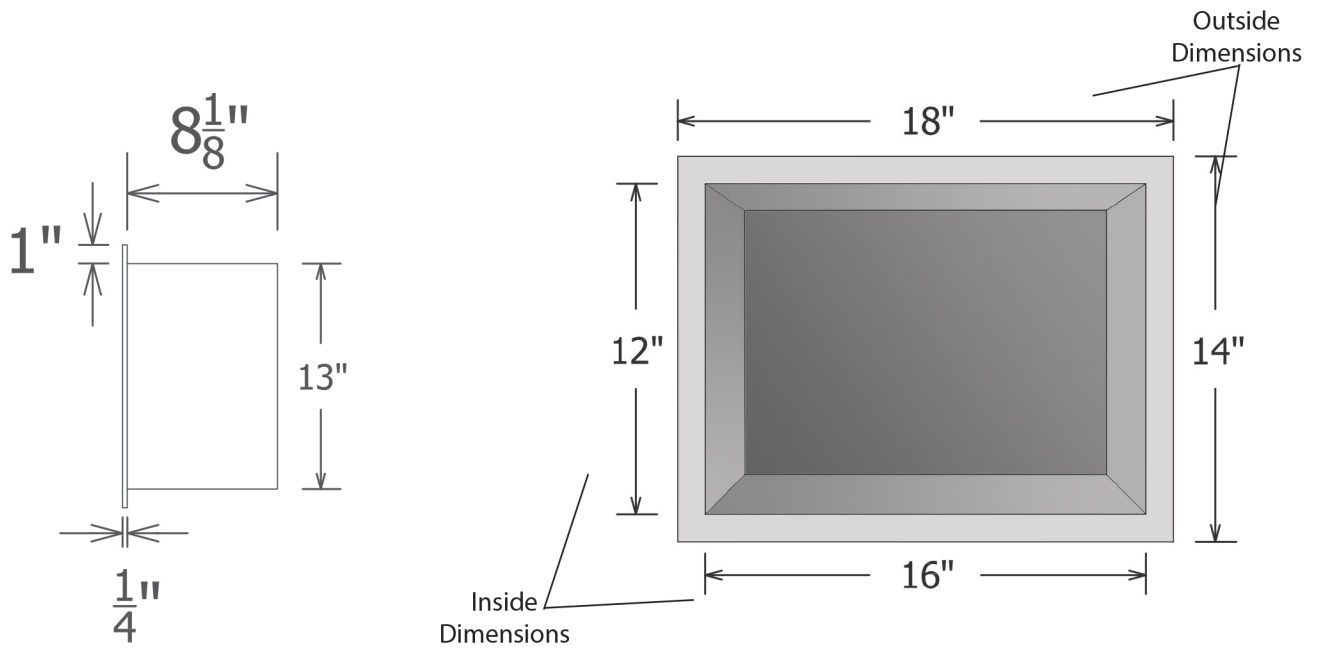

AN-08

REV: 03.09.23