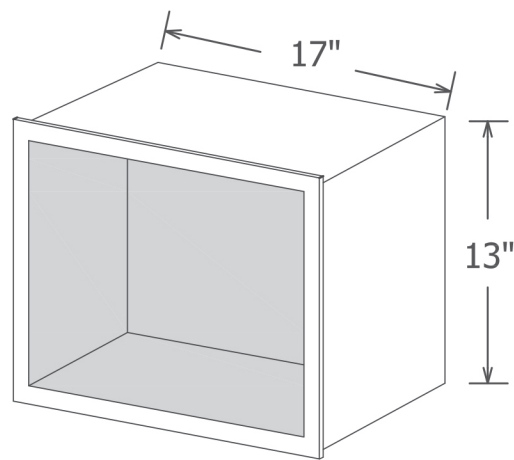

AN-08

REV: 03.09.23