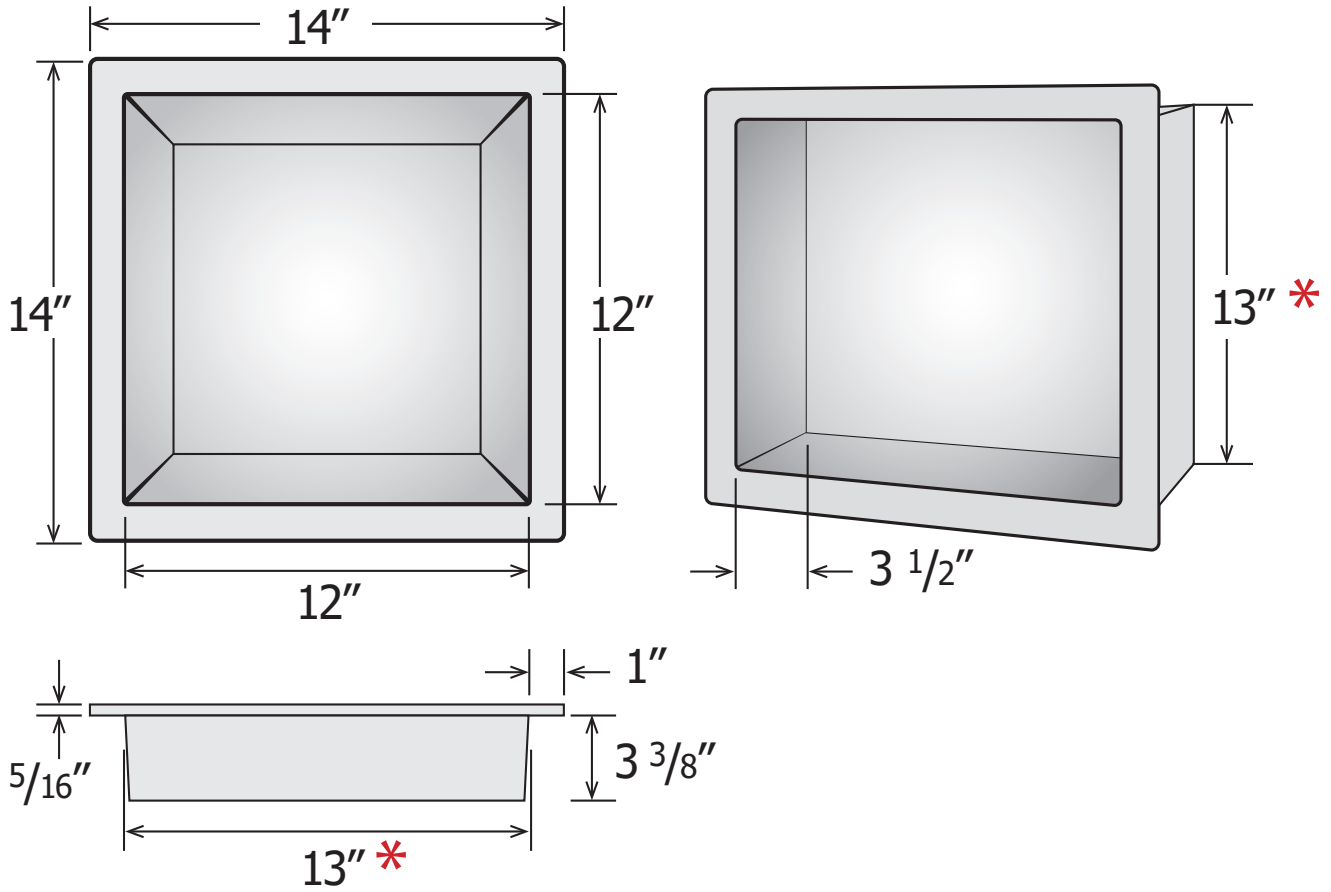

AN-06

* Rough Cut Out Dimensions Shown

REV: 09.17.20