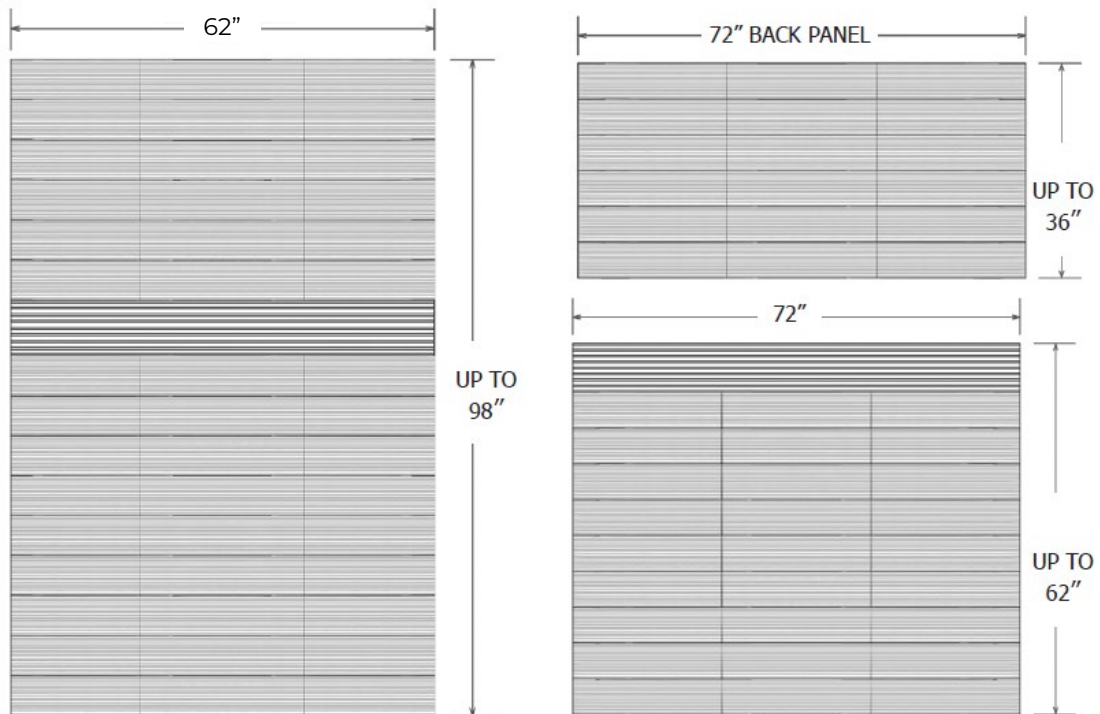

- All panels are made oversized and must be measured and cut to fit on site.
- Uses include, but are not limited to, Tub & Shower Surrounds.
- Accessory and color options are available at [www.minceymarble.com](http://www.minceymarble.com).