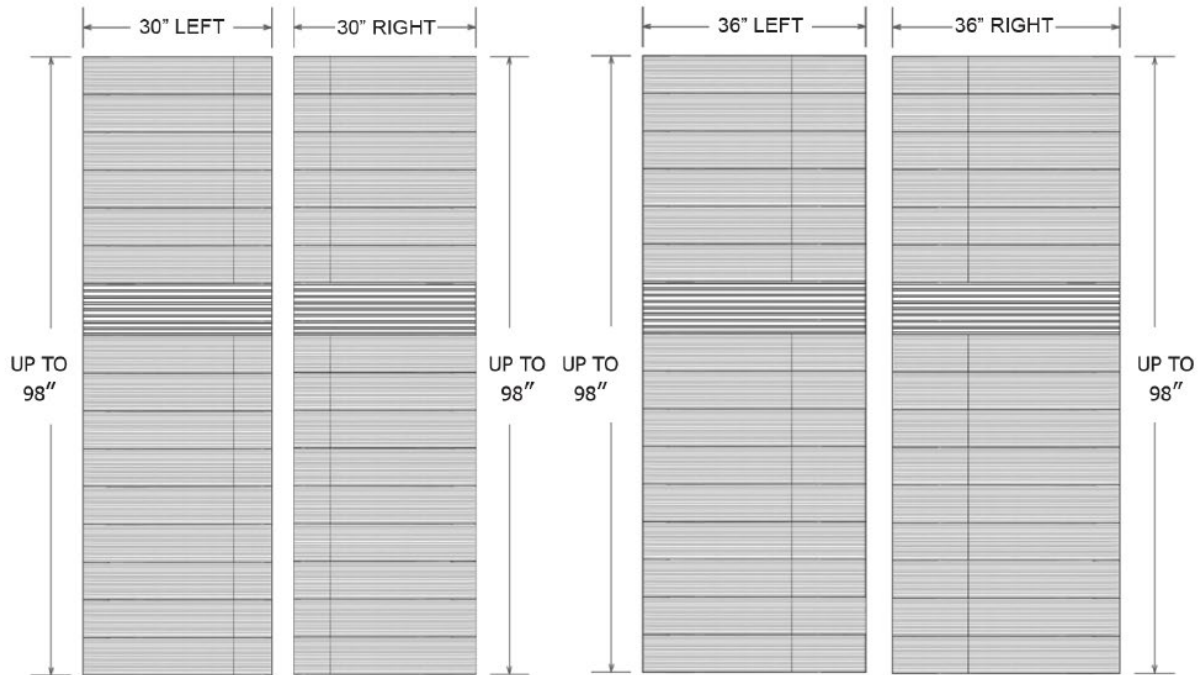

- All panels are made oversized and must be measured and cut to fit on site.
- Uses include, but are not limited to, Tub & Shower Surrounds.
- Accessory and color options are available at [www.minceymarble.com](http://www.minceymarble.com).