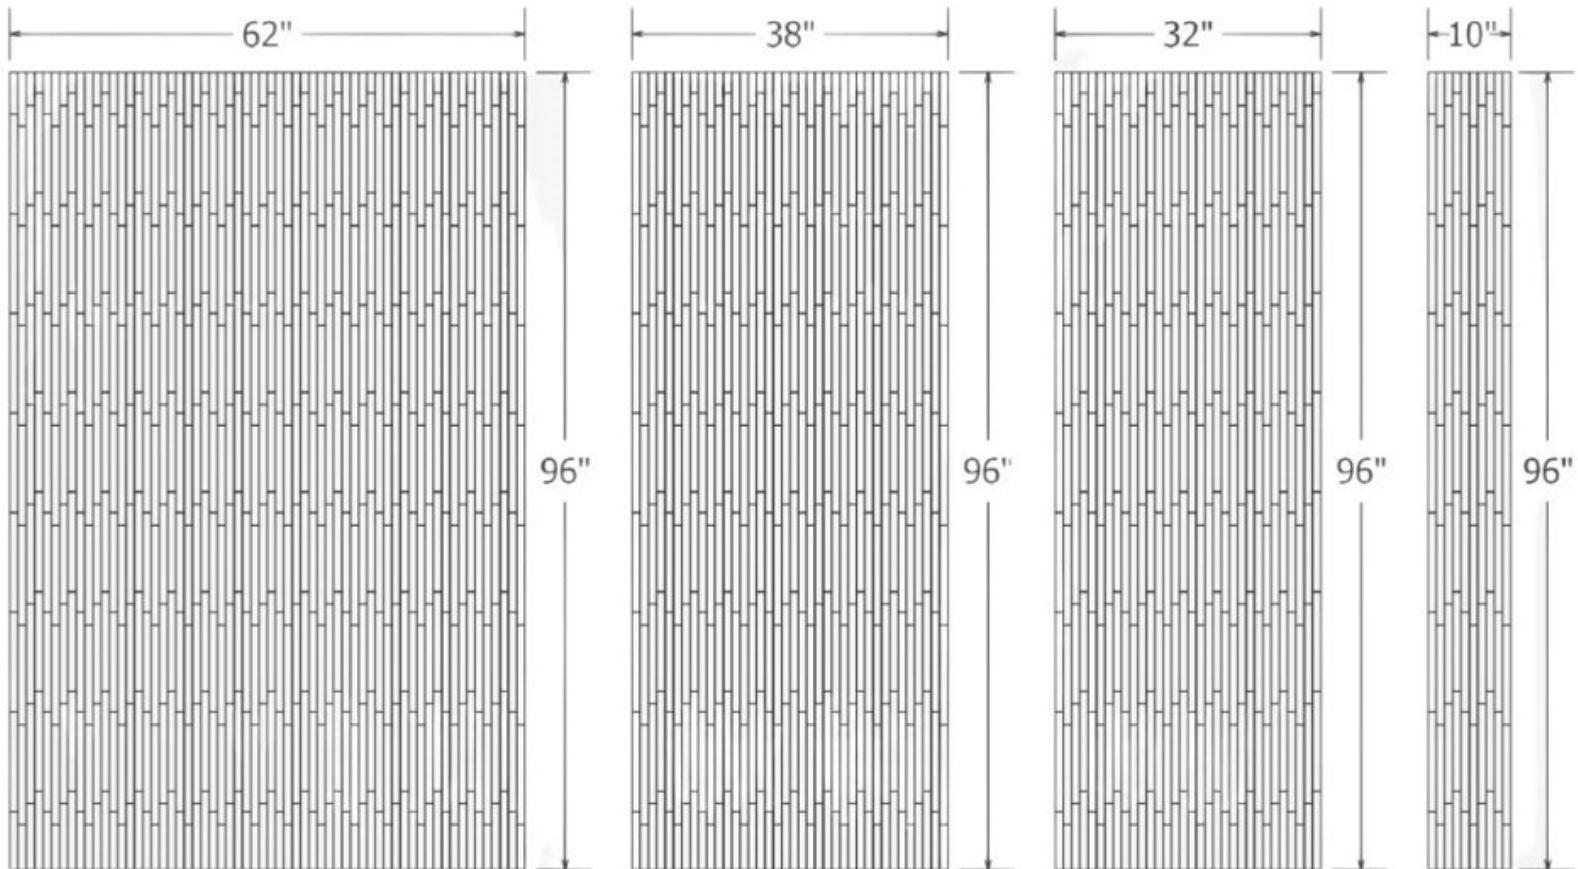

- All panels are made oversized and must be measured and cut to fit on site.
- Uses include, but are not limited to, Tub & Shower Surrounds.
- Accessory and color options are available at www.minceymarble.com.