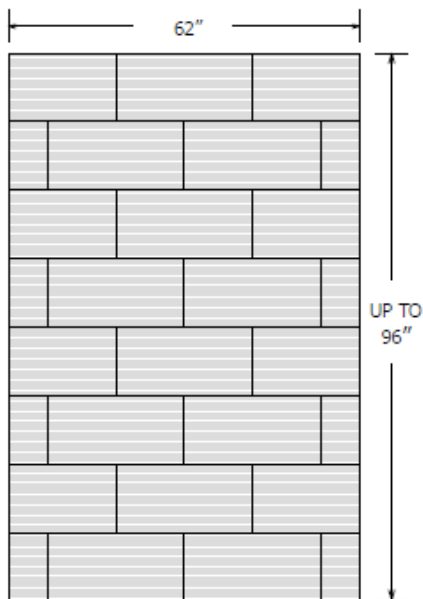

- All panels are made oversized and must be measured and cut to fit on site.
- Uses include, but are not limited to, Tub & Shower Surrounds.
- Accessory and color options are available at www.minceymarble.com.