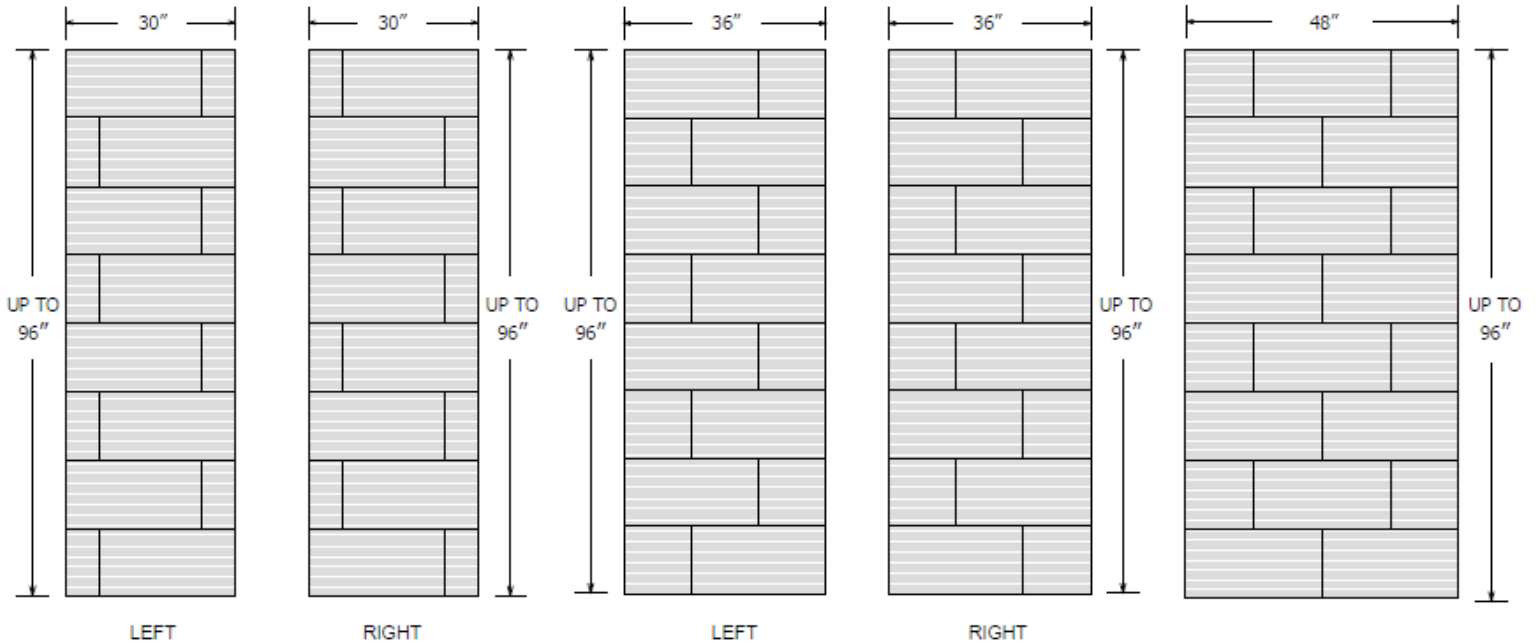

- All panels are made oversized and must be measured and cut to fit on site.
- Uses include, but are not limited to, Tub & Shower Surrounds.
- Accessory and color options are available at www.minceymarble.com.