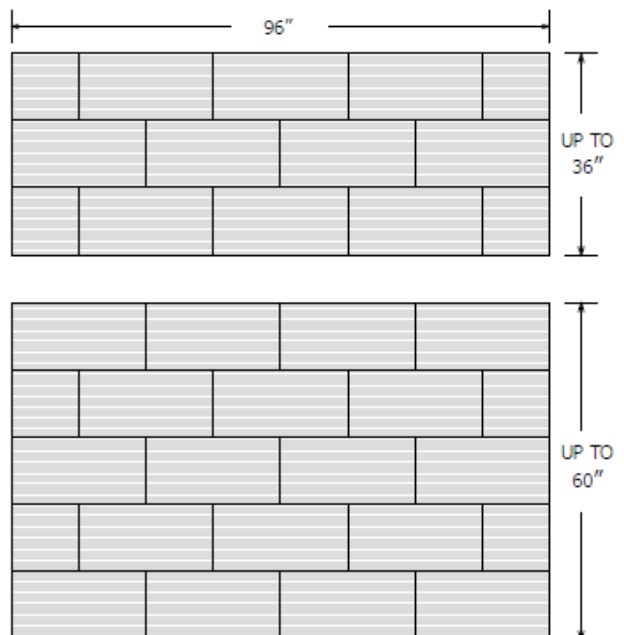

- All panels are made oversized and must be measured and cut to fit on site.
- Uses include, but are not limited to, Tub & Shower Surrounds.
- Accessory and color options are available at www.minceymarble.com.