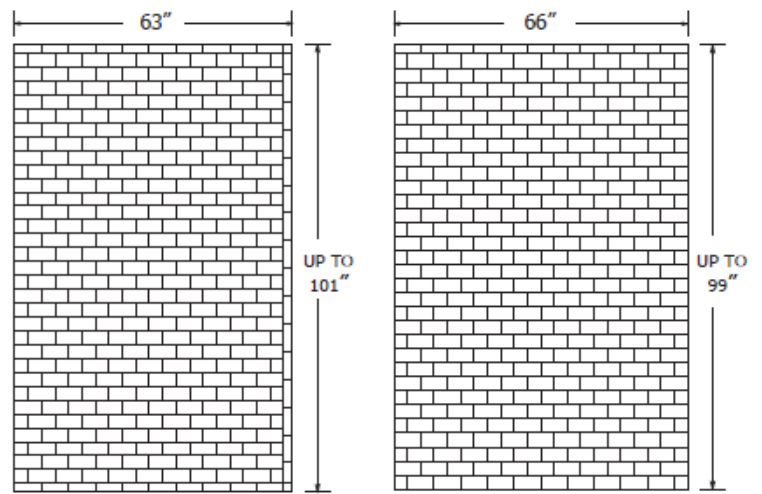

- All panels are made oversized and must be measured and cut to fit on site.
- Uses include, but are not limited to, Tub & Shower Surrounds.
- Accessory and color options are available at www.minceymarble.com.