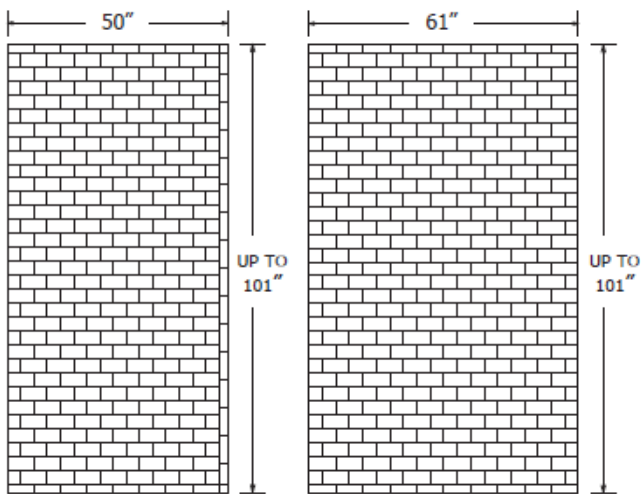

- All panels are made oversized and must be measured and cut to fit on site.
- Uses include, but are not limited to, Tub & Shower Surrounds.
- Accessory and color options are available at www.minceymarble.com.