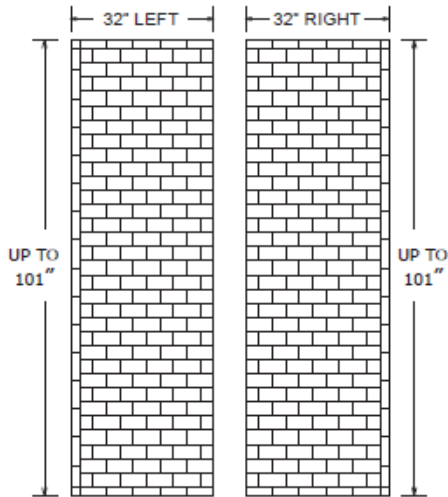

- All panels are made oversized and must be measured and cut to fit on site.
- Uses include, but are not limited to, Tub & Shower Surrounds.
- Accessory and color options are available at www.minceymarble.com.