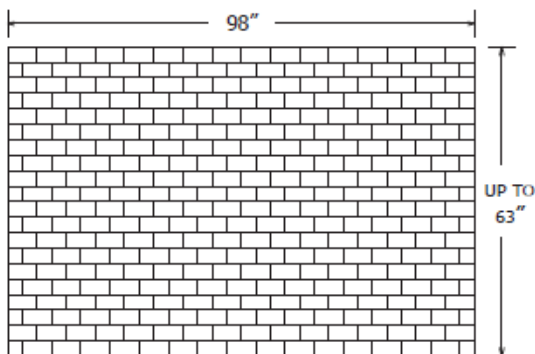

- All panels are made oversized and must be measured and cut to fit on site.
- Uses include, but are not limited to, Tub & Shower Surrounds.
- Accessory and color options are available at www.minceymarble.com.