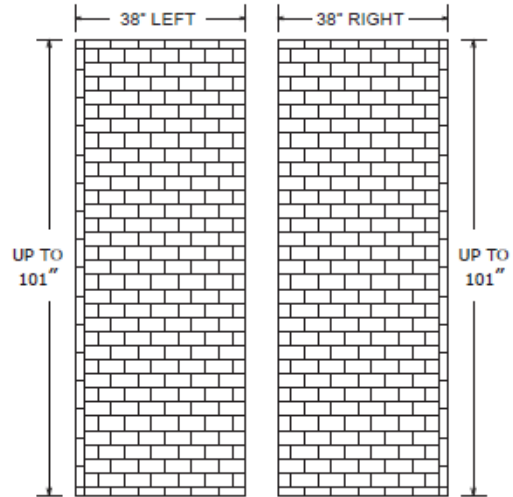

- All panels are made oversized and must be measured and cut to fit on site.
- Uses include, but are not limited to, Tub & Shower Surrounds.
- Accessory and color options are available at www.minceymarble.com.