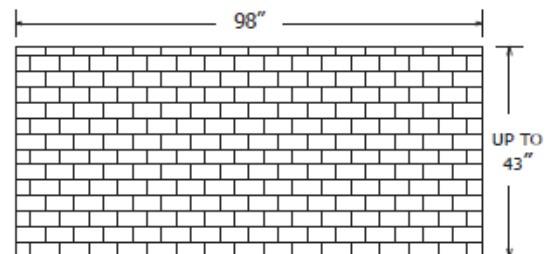

- All panels are made oversized and must be measured and cut to fit on site.
- Uses include, but are not limited to, Tub & Shower Surrounds.
- Accessory and color options are available at www.minceymarble.com.