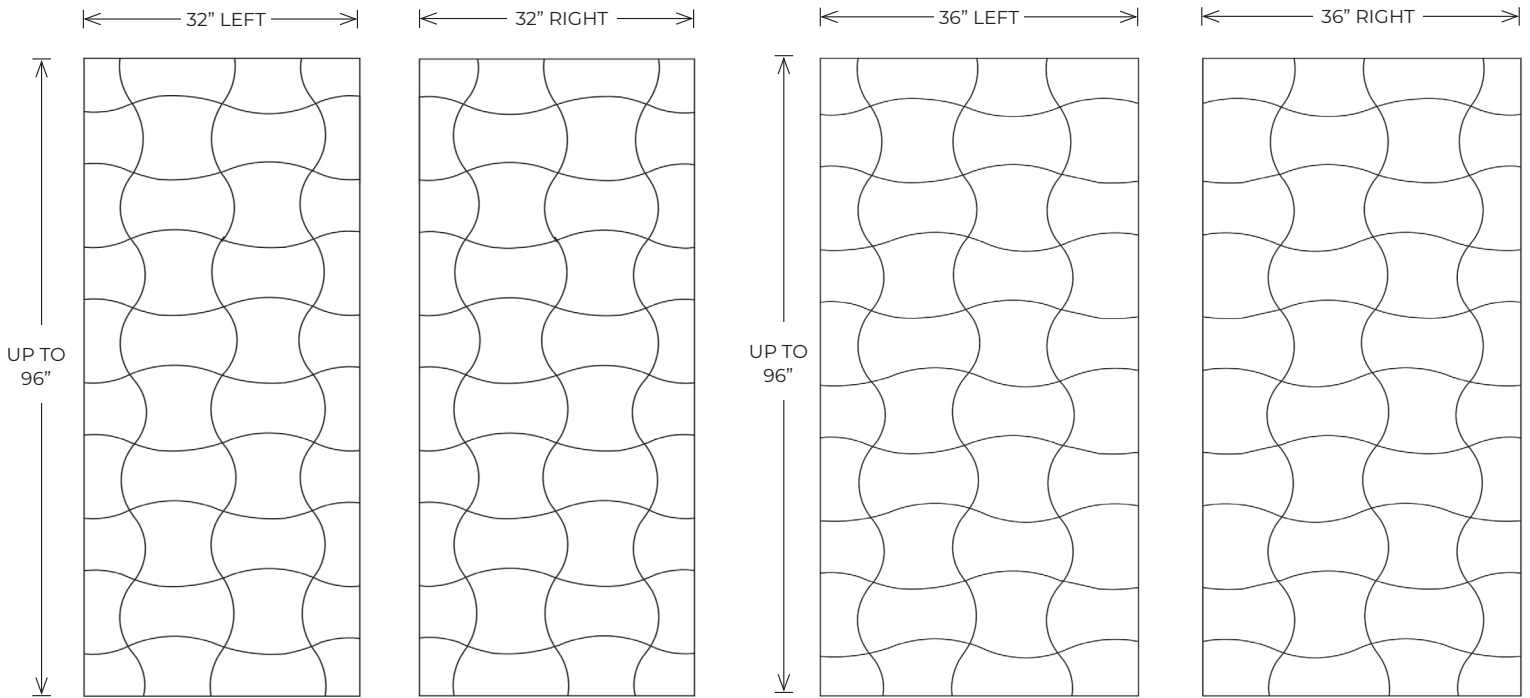

Specifications:

- All panels are made oversized and must be measured and cut to fit on site.
- Uses include, but are not limited to, Tub & Shower Surrounds.
- Accessory and color options are available at [www.minceymarble.com](http://www.minceymarble.com).