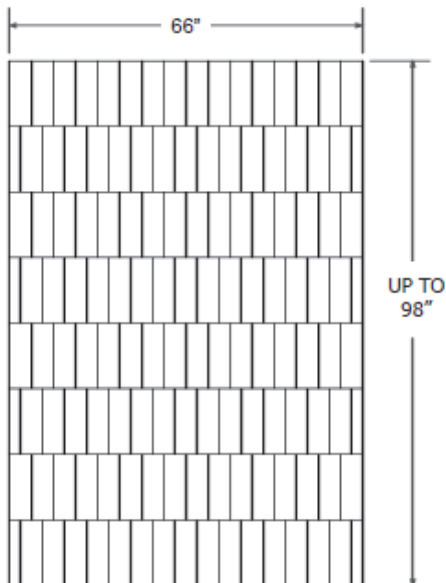

- All panels are made oversized and must be measured and cut to fit on site.
- Uses include, but are not limited to, Tub & Shower Surrounds.
- Accessory and color options are available at www.minceymarble.com.