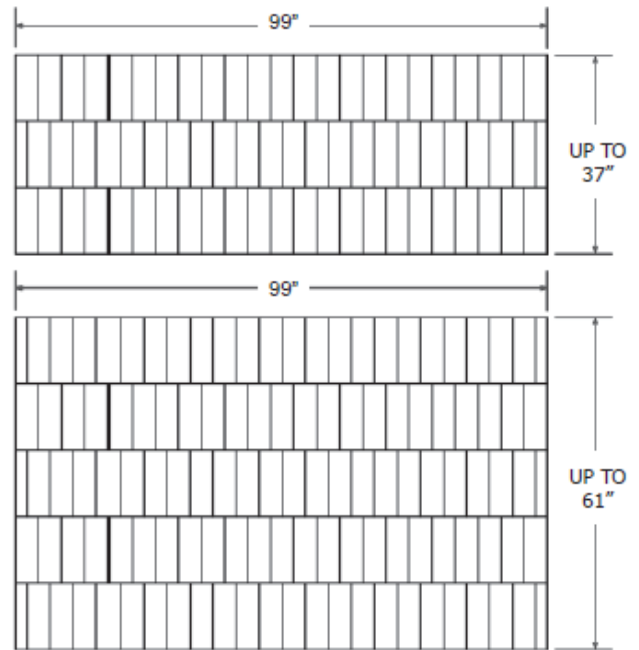

- All panels are made oversized and must be measured and cut to fit on site.
- Uses include, but are not limited to, Tub & Shower Surrounds.
- Accessory and color options are available at www.minceymarble.com.