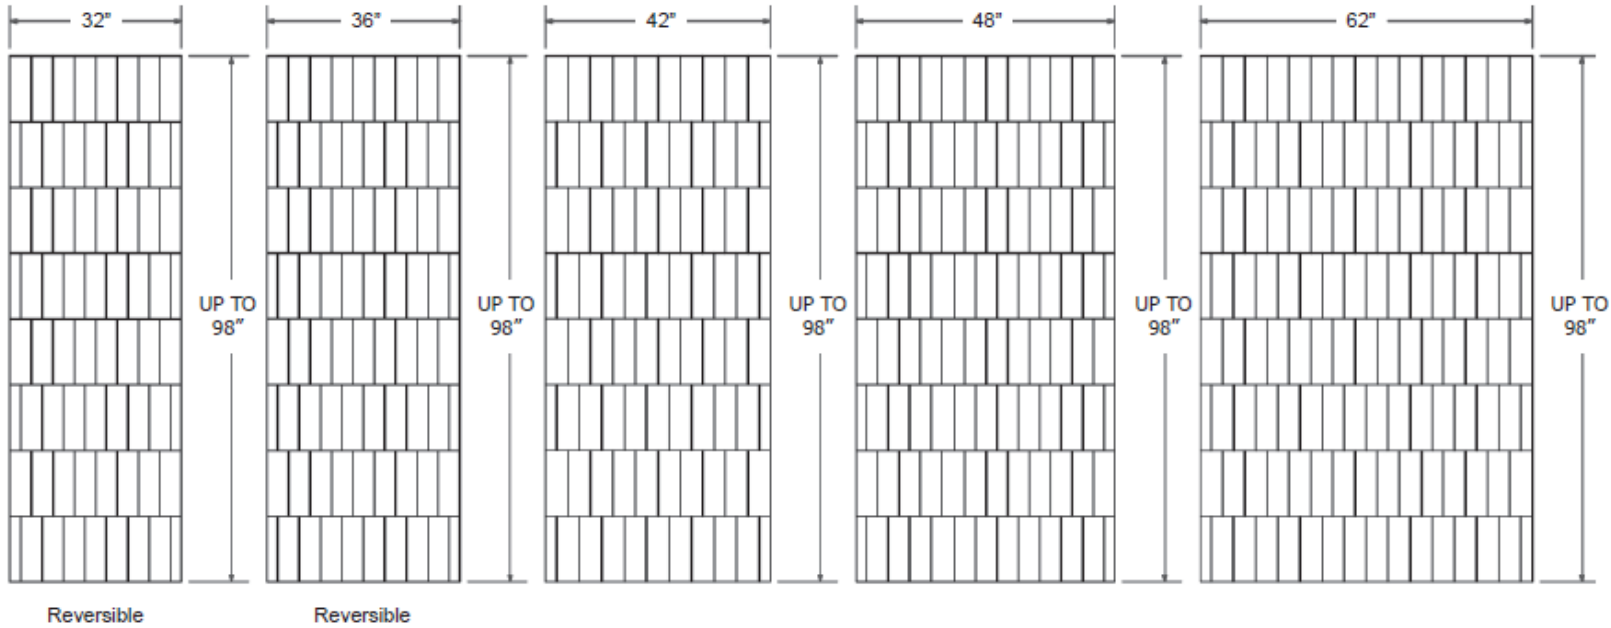

- All panels are made oversized and must be measured and cut to fit on site.
- Uses include, but are not limited to, Tub & Shower Surrounds.
- Accessory and color options are available at www.minceymarble.com.