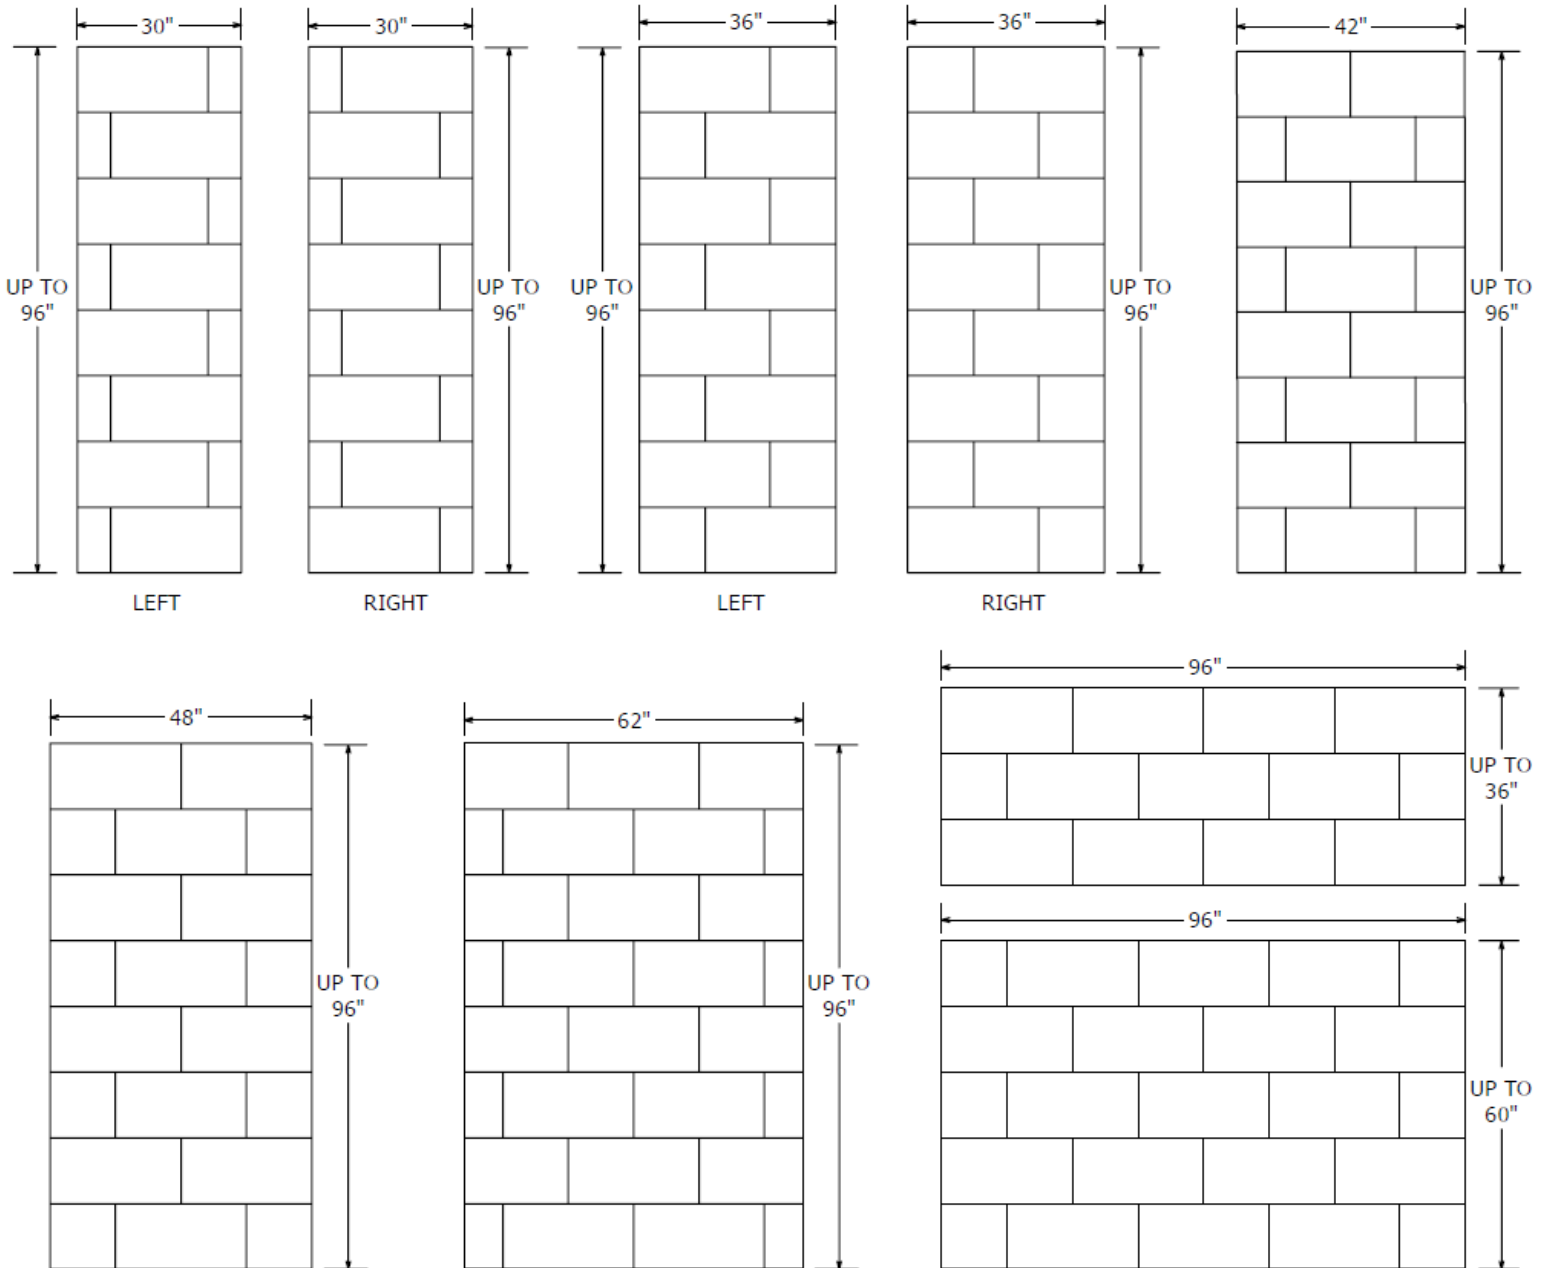

- All panels are made oversized and must be measured and cut to fit on site.
- Uses include, but are not limited to, Tub & Shower Surrounds.
- Accessory and color options are available at [www.minceymarble.com](http://www.minceymarble.com).